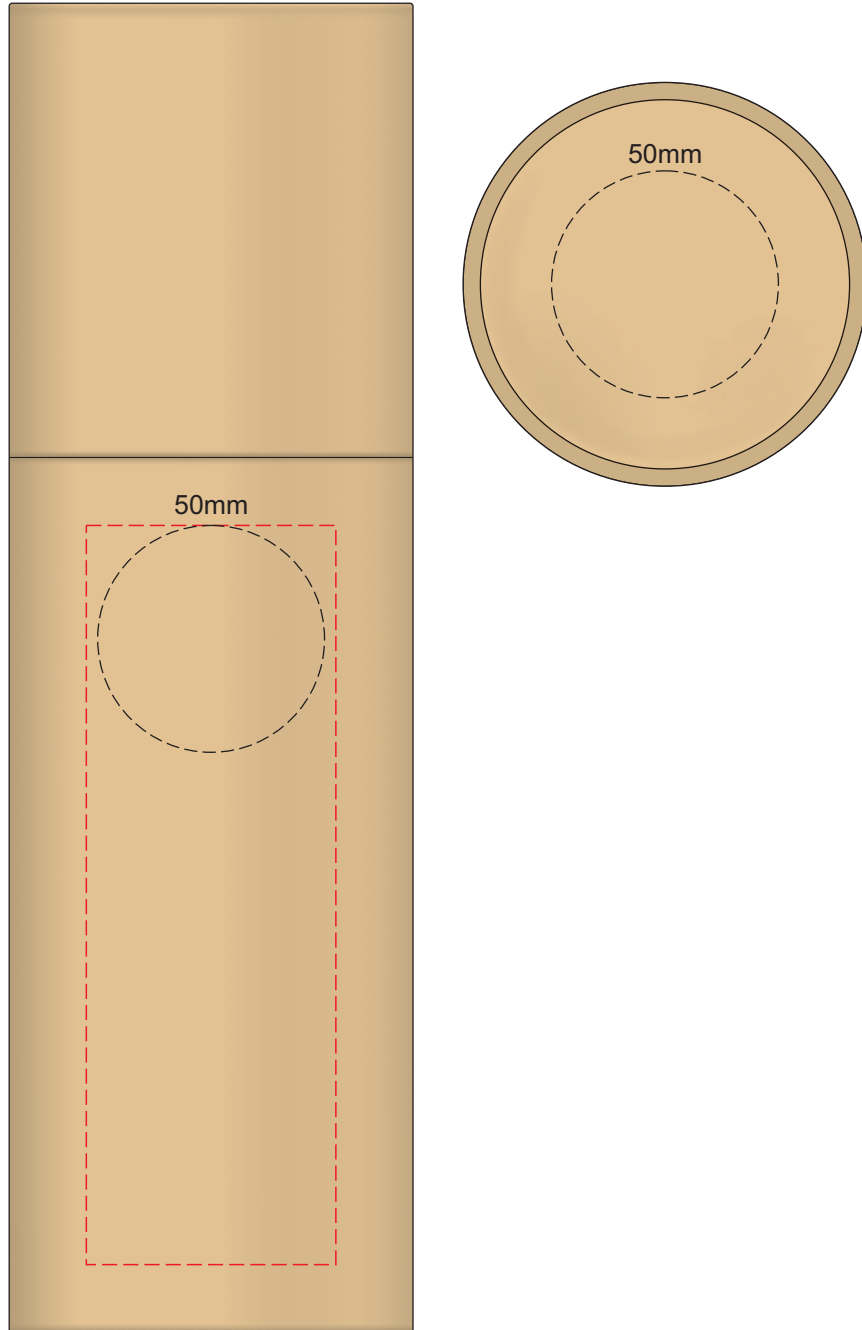

100% of Actual Size
Pad Print

100% of Actual Size
Screen Print

170mm

140mm

Red Line = Exact opposites of the product
(centre artwork to the red line)

70% of Actual Size
Rotary Digital

Red Line = Exact opposites of the product
(centre artwork to the red line)

60% of Actual Size
Pad Print (one colour)

Branding area can be moved anywhere within the red line.

CARABINEER LID

SIPPER LID