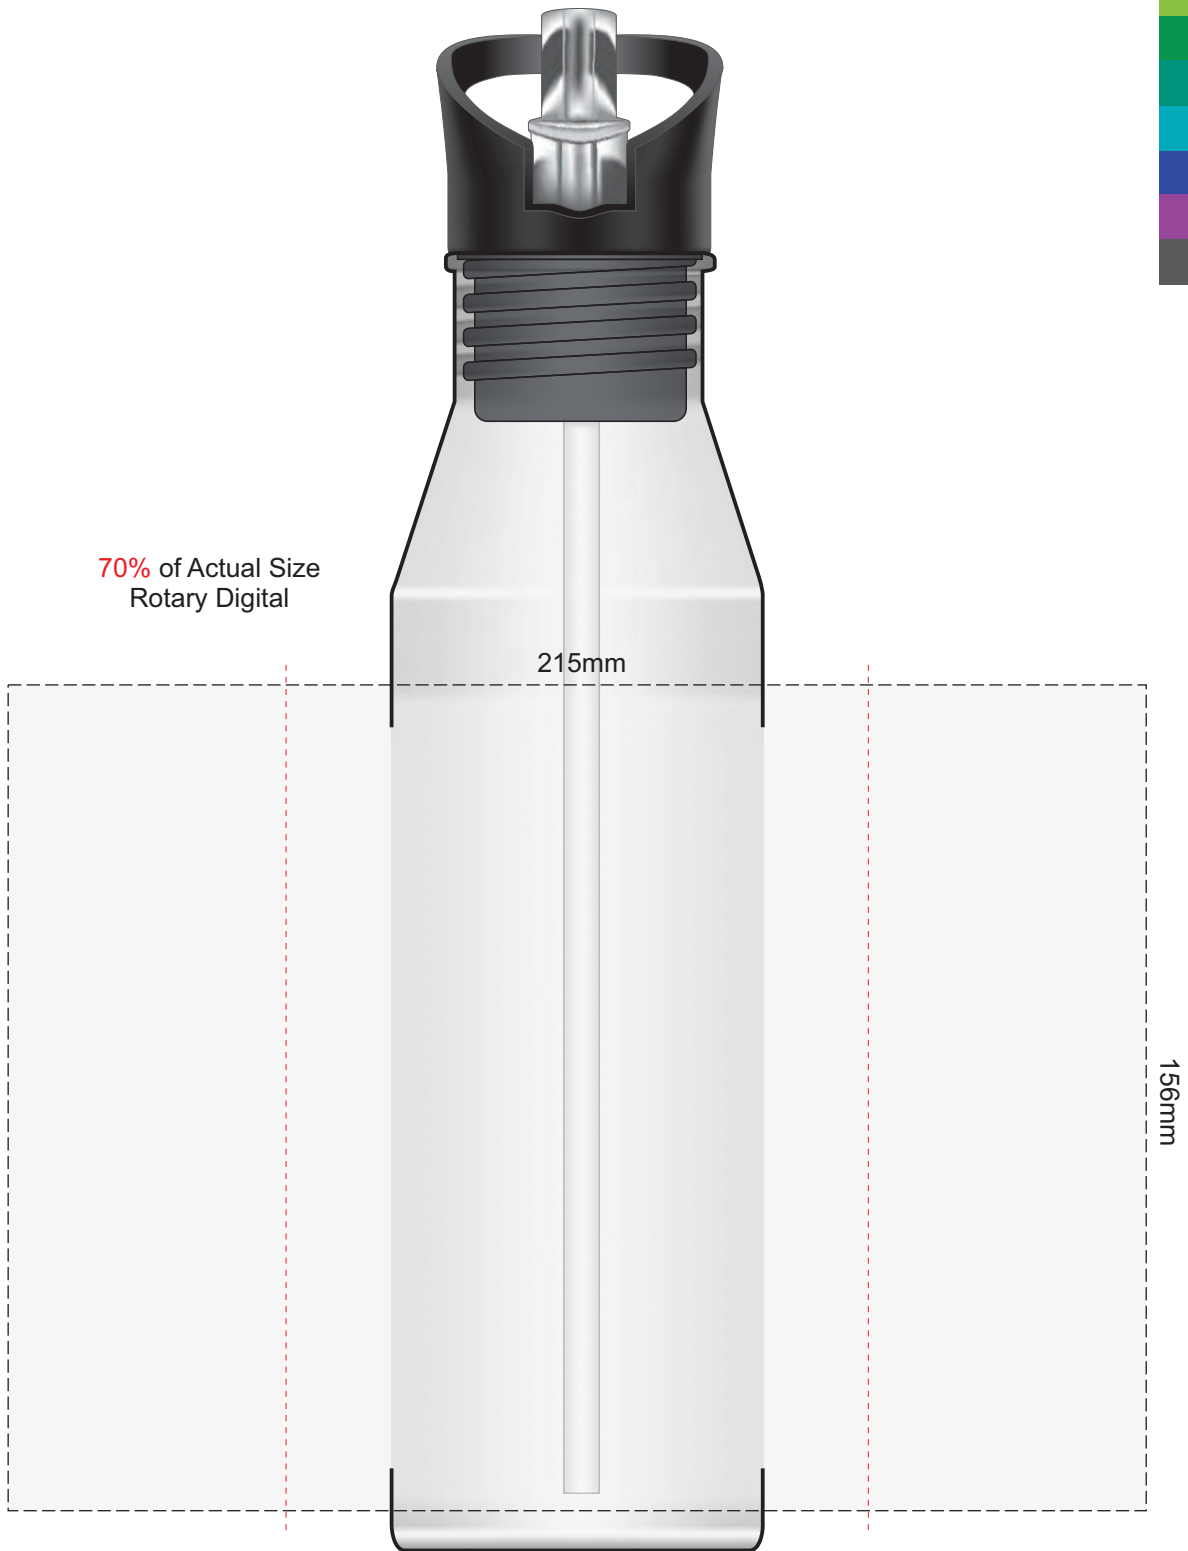

100% of Actual Size
Pad Print

100% of Actual Size
Screen Print

170mm

140mm

Red Line = Exact opposites of the product
(centre artwork to the red line)

70% of Actual Size
Rotary Digital

Red Line = Exact opposites of the product
(centre artwork to the red line)

60% of Actual Size
Pad Print (one colour)

Branding area can be moved anywhere within the red line.

CARABINEER LID

SIPPER LID