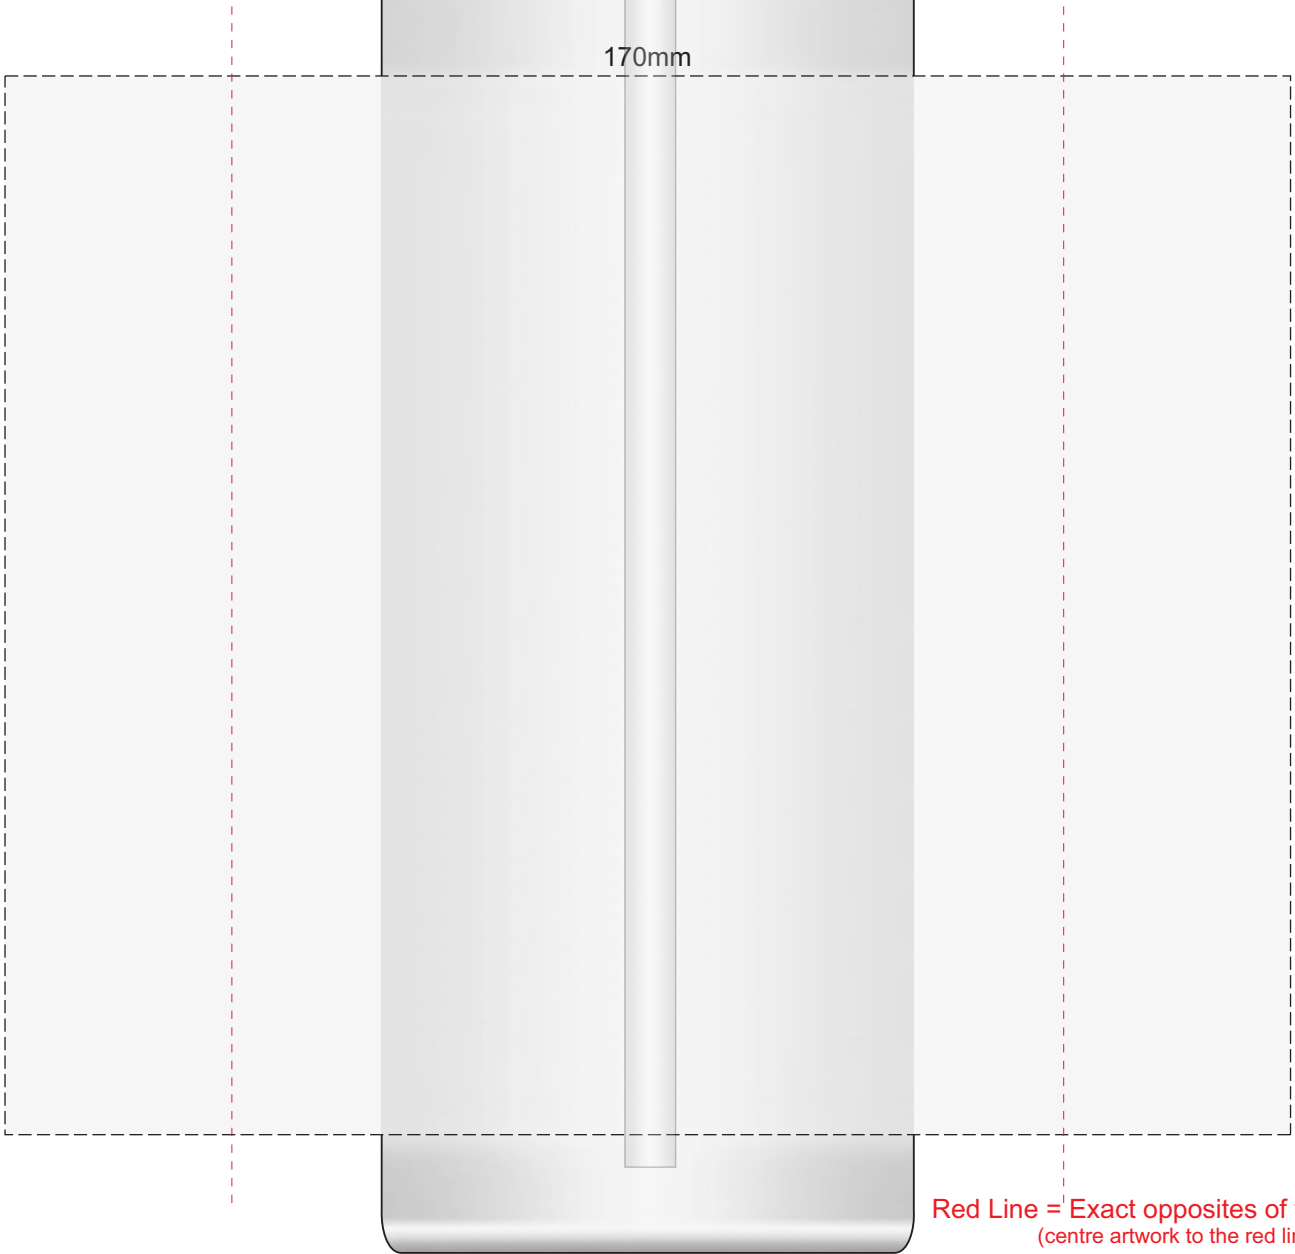

100% of Actual Size
Pad Print

100% of Actual Size
Screen Print

170mm

140mm

Red Line = Exact opposites of the product
(centre artwork to the red line)

70% of Actual Size
Rotary Digital

Red Line = Exact opposites of the product
(centre artwork to the red line)

60% of Actual Size
Pad Print (one colour)

Branding area can be moved anywhere within the red line.

CARABINEER LID

SIPPER LID