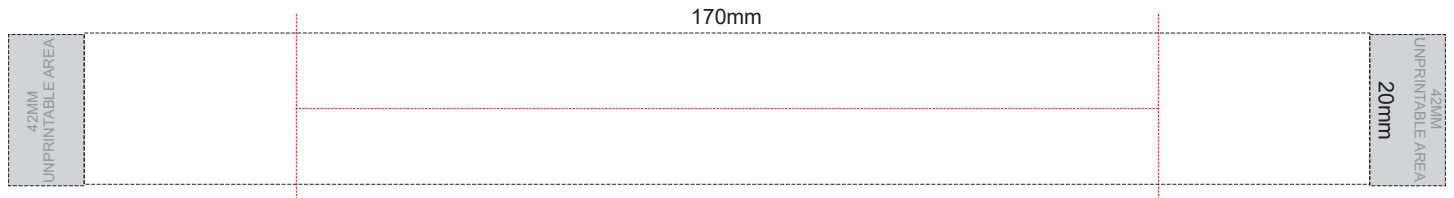

Flip, lid & Band  
cup colour

100% of Actual Size  
Pad Print

100% of Actual Size  
Pad Print

SIDE 1

SIDE 2

Flip, lid & Band  
cup colour colour

100% of Actual Size  
Screen Print (one colour)

100% of Actual Size  
Screen Print (one colour)  
Double sided template front & back

Red Line = Exact opposites of the product  
(centre artwork to the red line)

Flip, lid & Band  
cup colour colour

100% of Actual Size  
Silicone Digital Print  
Debossed

SIDE 1

SIDE 2