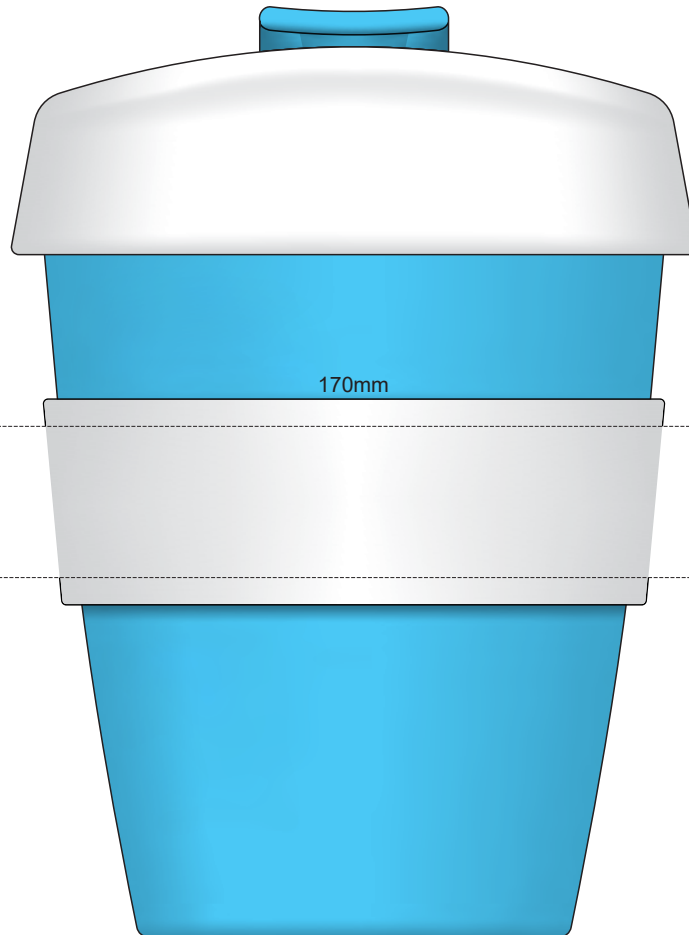

Flip, lid & Band  
cup colour

100% of Actual Size  
Pad Print

100% of Actual Size  
Pad Print

SIDE 1

SIDE 2

Flip, lid & Band  
cup colour colour

100% of Actual Size  
Screen Print (one colour)

100% of Actual Size  
Screen Print (one colour)  
Double sided template front & back

Red Line = Exact opposites of the product  
(centre artwork to the red line)

Flip, lid & Band  
cup colour colour

100% of Actual Size  
Silicone Digital Print  
Debossed

SIDE 1

SIDE 2