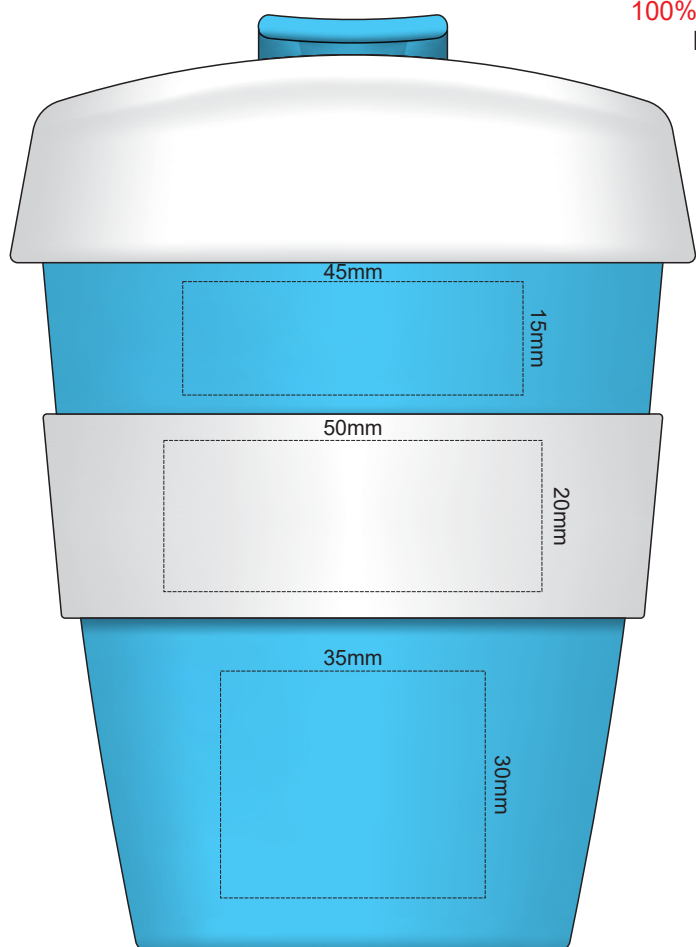

Flip, lid & Band  
cup colour

100% of Actual Size  
Pad Print

100% of Actual Size  
Pad Print

SIDE 1

SIDE 2

Flip, lid & Band  
cup colour colour

100% of Actual Size  
Screen Print (one colour)

100% of Actual Size  
Screen Print (one colour)  
Double sided template front & back

Red Line = Exact opposites of the product  
(centre artwork to the red line)

Flip, lid & Band  
cup colour colour

100% of Actual Size  
Silicone Digital Print  
Debossed

SIDE 1

SIDE 2