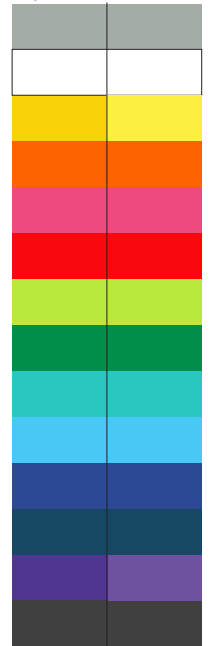

Flip, lid & Band  
cup colour

100% of Actual Size  
Pad Print

100% of Actual Size  
Pad Print

SIDE 1

SIDE 2

Flip, lid & Band  
cup colour colour

100% of Actual Size  
Screen Print (one colour)

100% of Actual Size  
Screen Print (one colour)  
Double sided template front & back

Red Line = Exact opposites of the product  
(centre artwork to the red line)

Flip, lid & Band  
cup colour colour

100% of Actual Size  
Silicone Digital Print  
Debossed

SIDE 1

SIDE 2