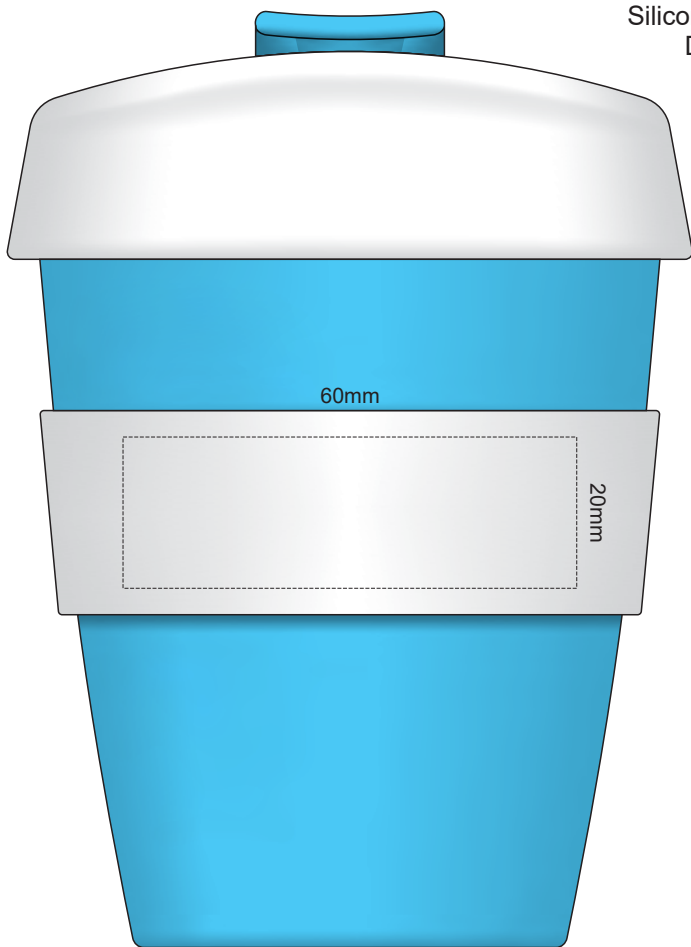

Flip, lid & Band  
cup colour

100% of Actual Size  
Pad Print

100% of Actual Size  
Pad Print

SIDE 1

SIDE 2

Flip, lid & Band  
cup colour colour

100% of Actual Size  
Screen Print (one colour)

100% of Actual Size  
Screen Print (one colour)  
Double sided template front & back

Red Line = Exact opposites of the product  
(centre artwork to the red line)

Flip, lid & Band  
cup colour colour

100% of Actual Size  
Silicone Digital Print  
Debossed

SIDE 1

SIDE 2