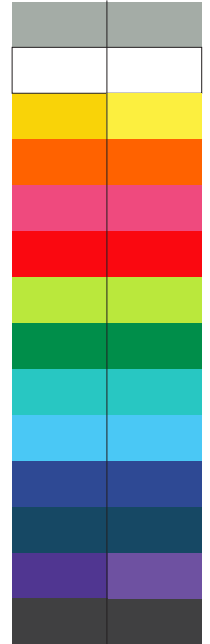

Flip, lid & Band  
cup colour

100% of Actual Size  
Pad Print

100% of Actual Size  
Pad Print

SIDE 1

SIDE 2

Flip, lid & Band  
cup colour colour

100% of Actual Size  
Screen Print (one colour)

100% of Actual Size  
Screen Print (one colour)  
Double sided template front & back

Red Line = Exact opposites of the product  
(centre artwork to the red line)

Flip, lid & Band  
cup colour colour

100% of Actual Size  
Silicone Digital Print  
Debossed

SIDE 1

SIDE 2