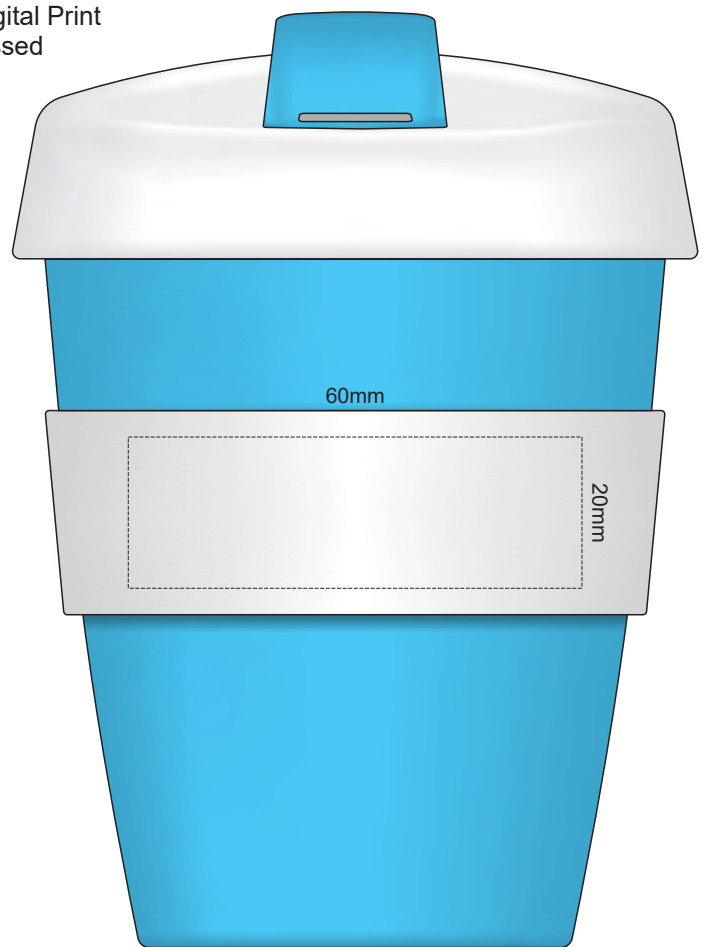

Flip, lid & Band  
cup colour

100% of Actual Size  
Pad Print

100% of Actual Size  
Pad Print

SIDE 1

SIDE 2

Flip, lid & Band  
cup colour colour

100% of Actual Size  
Screen Print (one colour)

100% of Actual Size  
Screen Print (one colour)  
Double sided template front & back

Red Line = Exact opposites of the product  
(centre artwork to the red line)

Flip, lid & Band  
cup colour colour

100% of Actual Size  
Silicone Digital Print  
Debossed

SIDE 1

SIDE 2