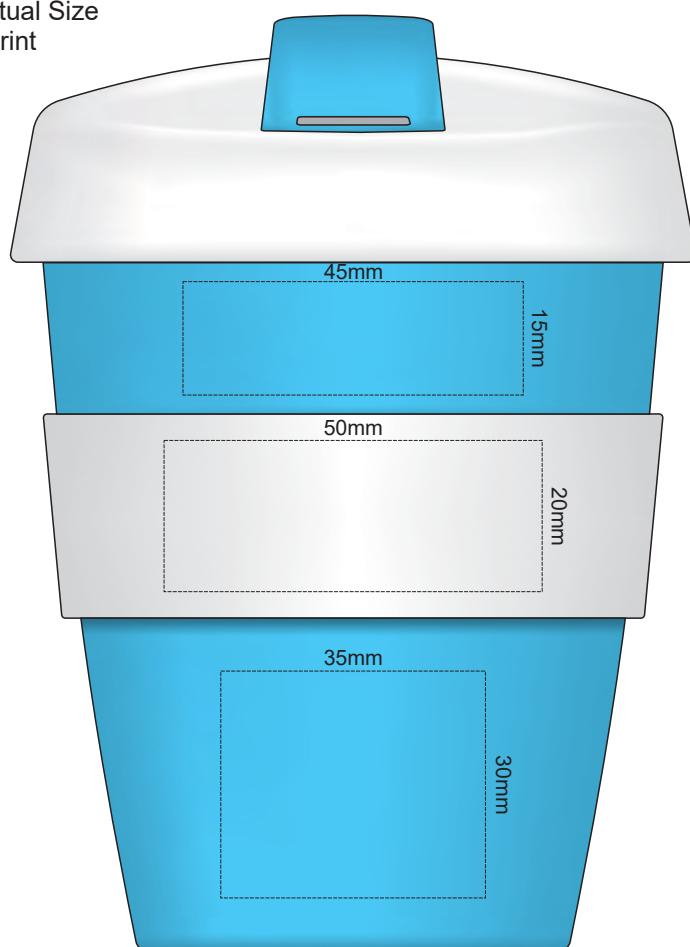

Flip, lid & Band  
cup colour

100% of Actual Size  
Pad Print

100% of Actual Size  
Pad Print

SIDE 1

SIDE 2

Flip, lid & Band  
cup colour colour

100% of Actual Size  
Screen Print (one colour)

100% of Actual Size  
Screen Print (one colour)  
Double sided template front & back

Red Line = Exact opposites of the product  
(centre artwork to the red line)

Flip, lid & Band  
cup colour colour

100% of Actual Size  
Silicone Digital Print  
Debossed

SIDE 1

SIDE 2