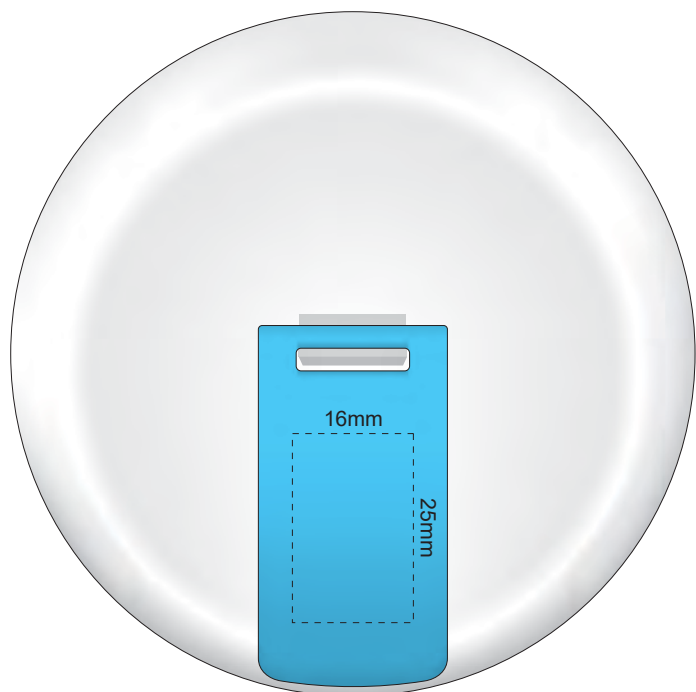

Flip, lid & Band  
cup colour

100% of Actual Size  
Pad Print

100% of Actual Size  
Pad Print

SIDE 1

SIDE 2

Flip, lid & Band  
cup colour colour

100% of Actual Size  
Screen Print (one colour)

100% of Actual Size  
Screen Print (one colour)  
Double sided template front & back

Red Line = Exact opposites of the product  
(centre artwork to the red line)

Flip, lid & Band  
cup colour colour

100% of Actual Size  
Silicone Digital Print  
Debossed

SIDE 1

SIDE 2