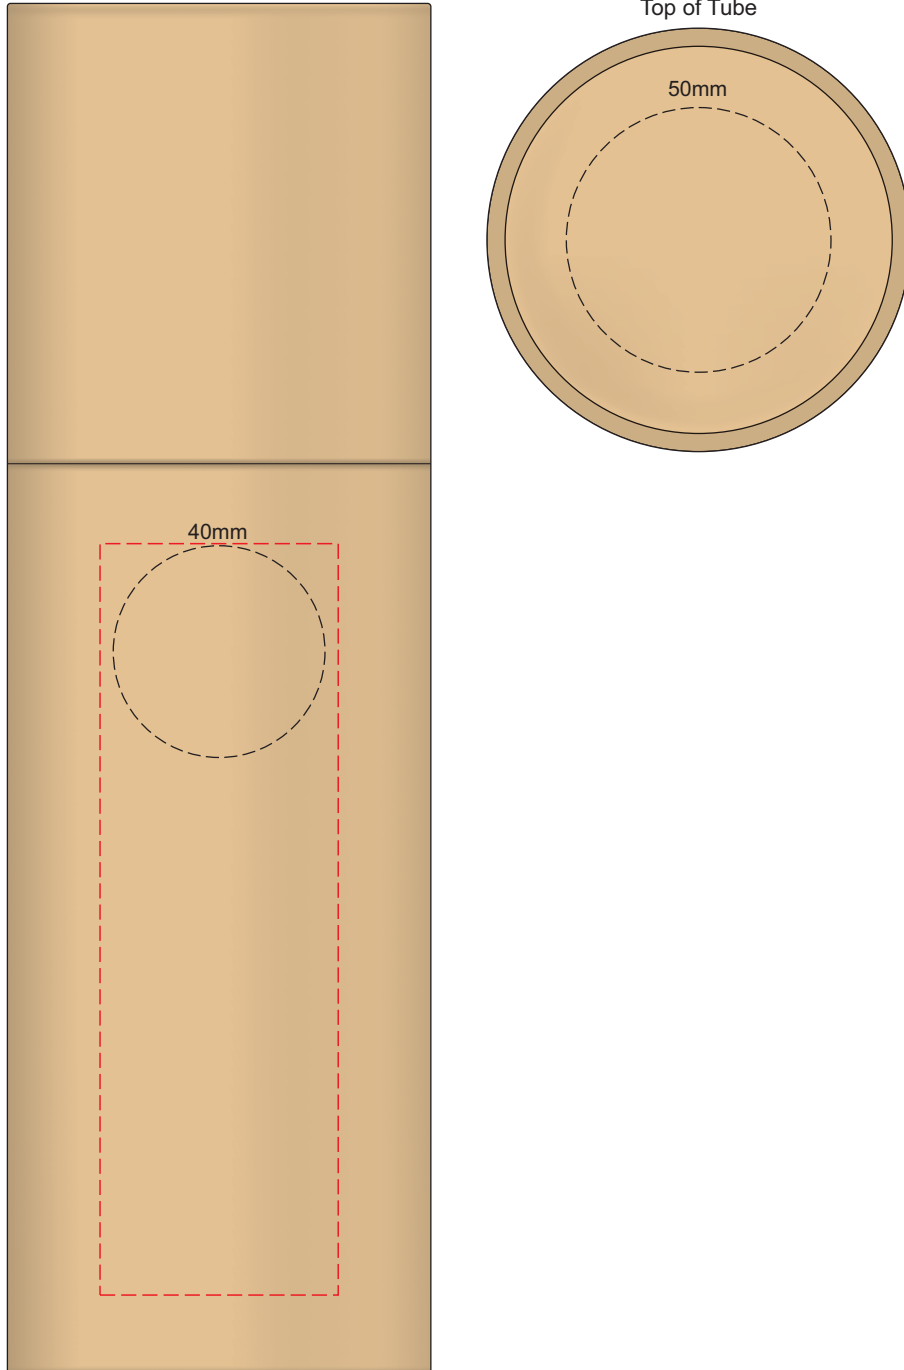

100% of Actual Size
Pad Print
Imitation Etch

100% of Actual Size
Screen Print (one colour)
Imitation Etch

180mm

150mm

100% of Actual Size
Engraving

This product is a natural material, please allow for variances in grain pattern and engraving colour.

Engraved Finish

This product is a natural material, please allow for variances in grain pattern and engraving colour.

Engraved Finish

70% of Actual Size
Pad Print (one colour)

Branding area can be moved anywhere within the red line.