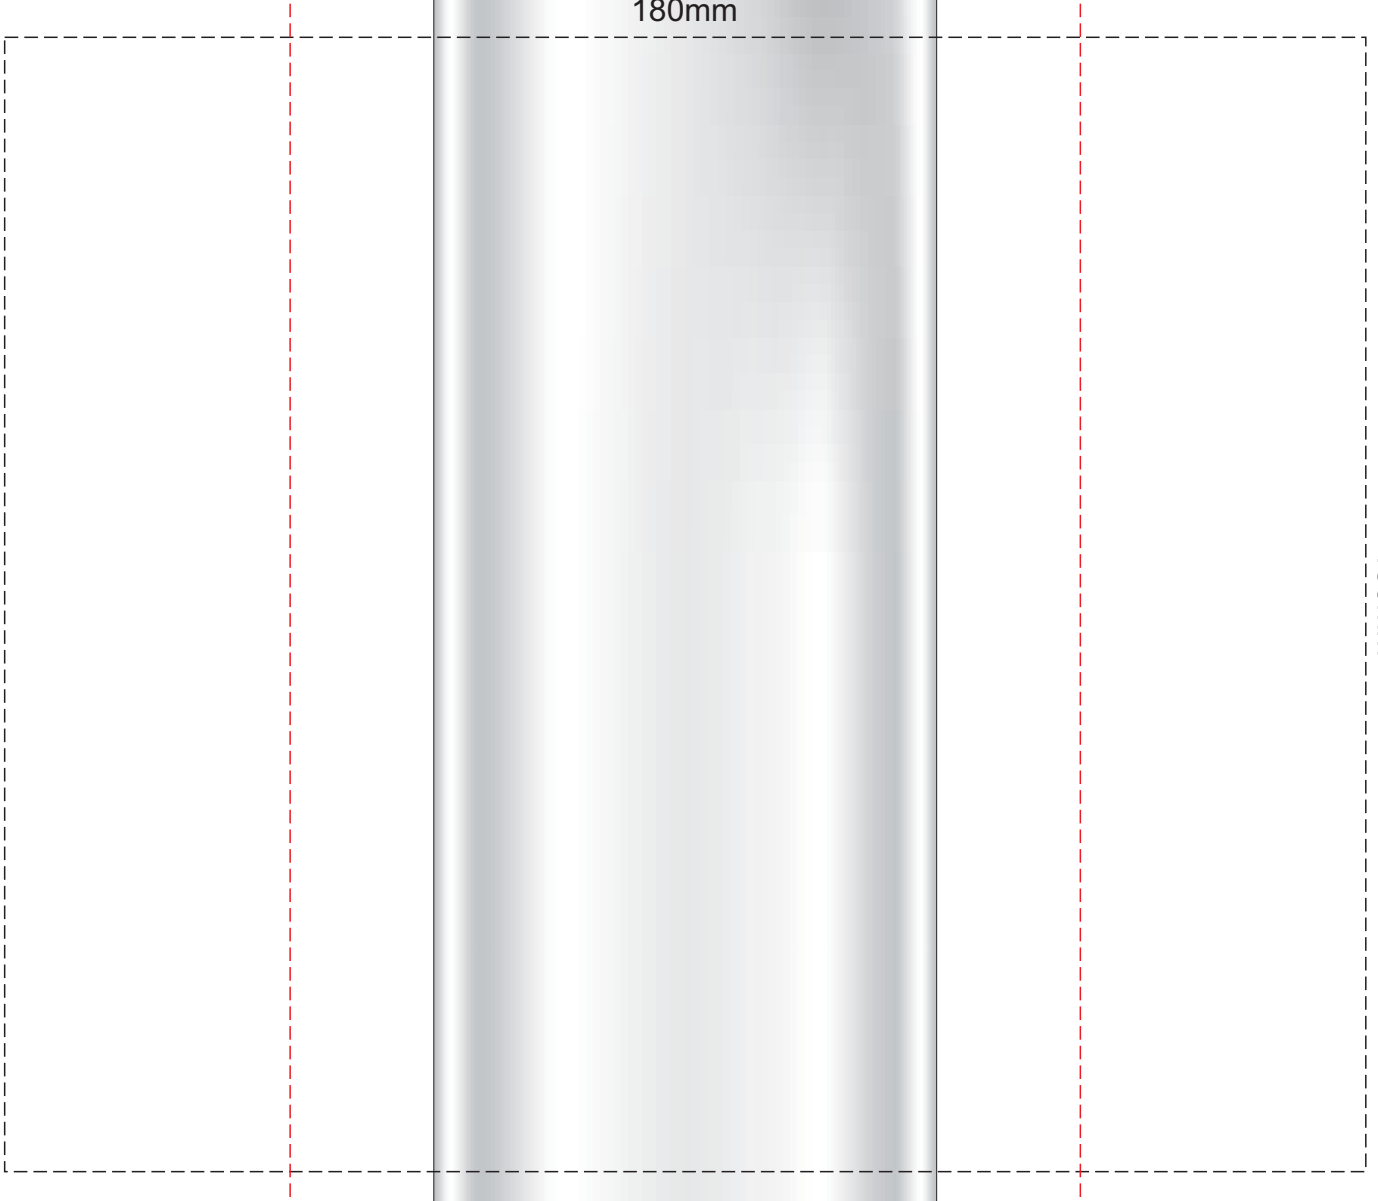

100% of Actual Size
Pad Print
Imitation Etch

100% of Actual Size
Screen Print (one colour)
Imitation Etch

180mm

150mm

100% of Actual Size
Engraving

This product is a natural material, please allow for variances in grain pattern and engraving colour.

Engraved Finish

This product is a natural material, please allow for variances in grain pattern and engraving colour.

Engraved Finish

70% of Actual Size
Pad Print (one colour)

Branding area can be moved anywhere within the red line.