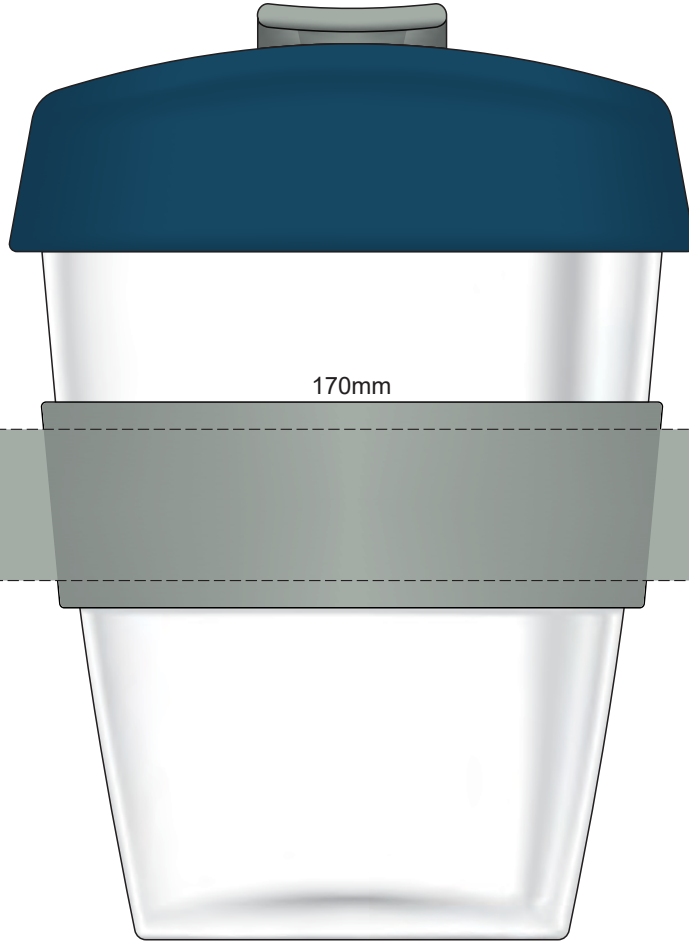

100% of Actual Size  
Pad Print

Flip & Lid  
Colour

100% of Actual Size  
Pad Print

SIDE 1

SIDE 2

Flip & Lid Colour Band Colour

100% of Actual Size  
Screen Print (one colour)

170mm

42MM  
UNPRINTABLE AREA

42MM  
UNPRINTABLE AREA  
20mm

100% of Actual Size  
Screen Print (one colour)  
Double Sided Template Front & Back

170mm

42MM  
UNPRINTABLE AREA

42MM  
UNPRINTABLE AREA  
20mm

Red Line = Exact opposites of the product  
(centre artwork to the red line)

Flip & Lid  
Colour

Band  
Colour

100% of Actual Size  
Silicone Digital Print  
Debossed

SIDE 1

SIDE 2