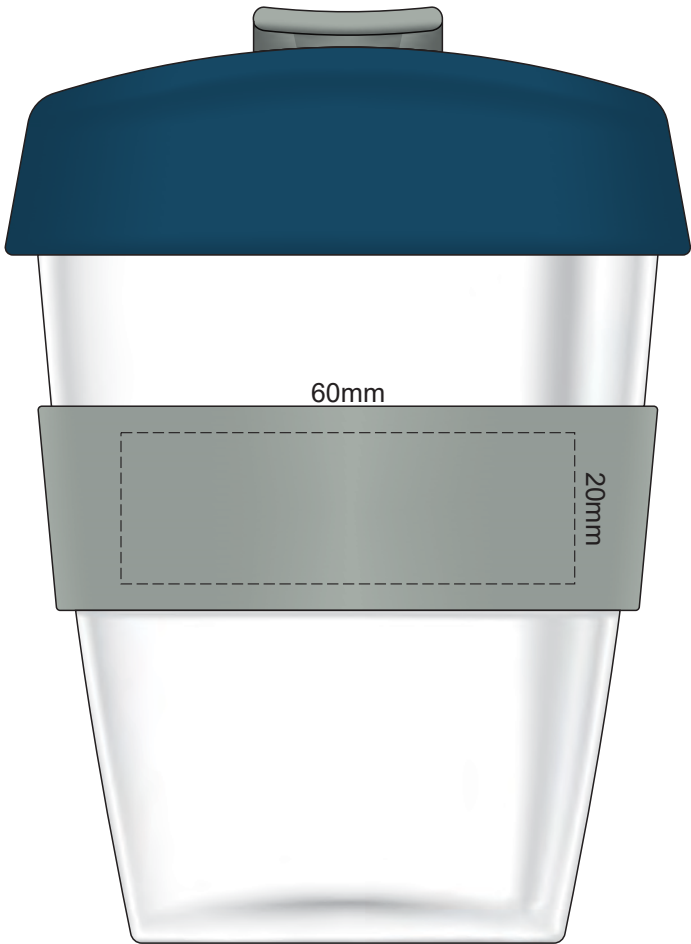

100% of Actual Size  
Pad Print

Flip & Lid  
Colour

100% of Actual Size  
Pad Print

SIDE 1

SIDE 2

Flip & Lid Colour Band Colour

100% of Actual Size  
Screen Print (one colour)

170mm

42MM  
UNPRINTABLE AREA

42MM  
UNPRINTABLE AREA  
20mm

100% of Actual Size  
Screen Print (one colour)  
Double Sided Template Front & Back

170mm

42MM  
UNPRINTABLE AREA

42MM  
UNPRINTABLE AREA  
20mm

Red Line = Exact opposites of the product  
(centre artwork to the red line)

Flip & Lid  
Colour

Band  
Colour

100% of Actual Size  
Silicone Digital Print  
Debossed

SIDE 1

SIDE 2