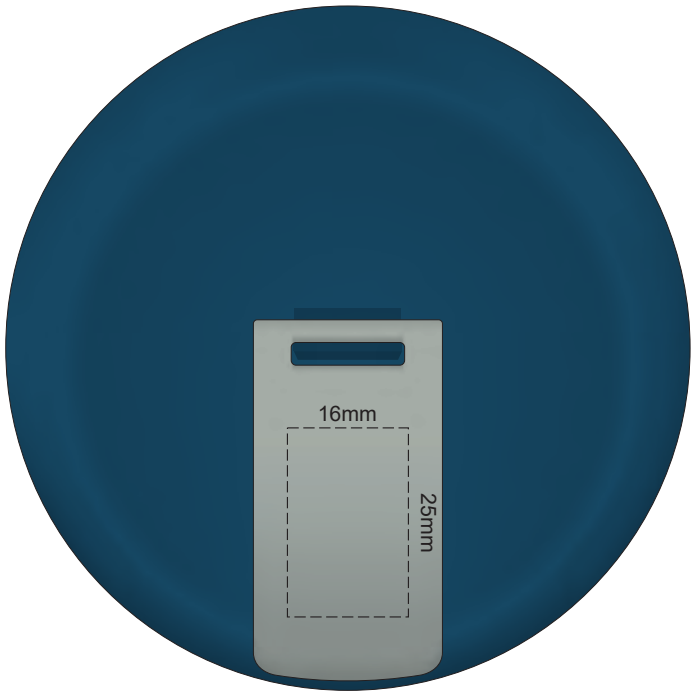

100% of Actual Size  
Pad Print

Flip & Lid  
Colour

100% of Actual Size  
Pad Print

SIDE 1

SIDE 2

Flip & Lid Colour Band Colour

100% of Actual Size  
Screen Print (one colour)

170mm

42MM  
UNPRINTABLE AREA

42MM  
UNPRINTABLE AREA  
20mm

100% of Actual Size  
Screen Print (one colour)  
Double Sided Template Front & Back

170mm

42MM  
UNPRINTABLE AREA

42MM  
UNPRINTABLE AREA  
20mm

Red Line = Exact opposites of the product  
(centre artwork to the red line)

Flip & Lid  
Colour

Band  
Colour

100% of Actual Size  
Silicone Digital Print  
Debossed

SIDE 1

SIDE 2