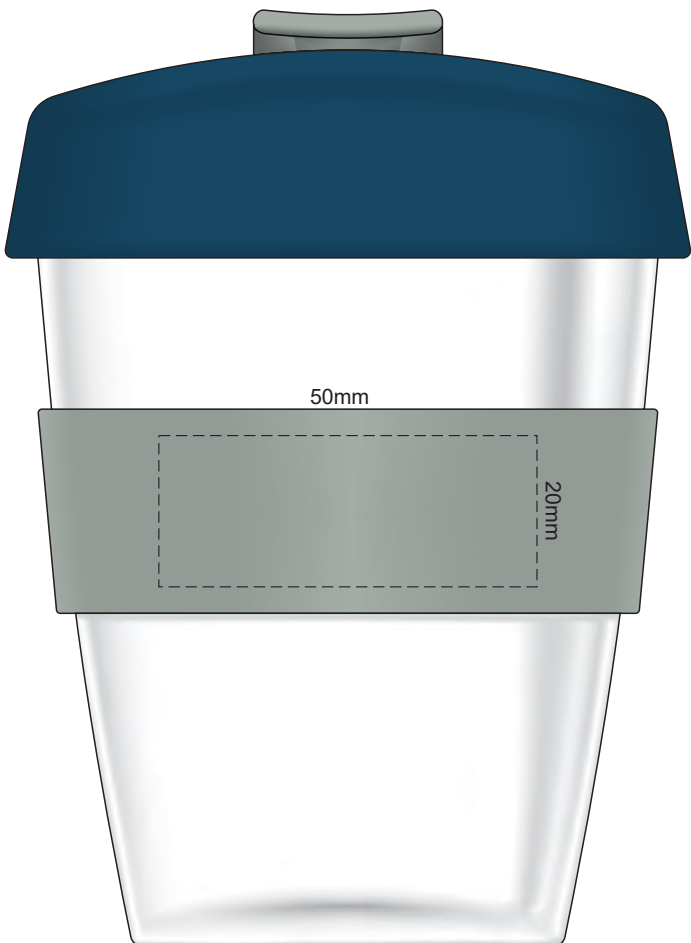

100% of Actual Size  
Pad Print

Flip & Lid  
Colour

100% of Actual Size  
Pad Print

SIDE 1

SIDE 2

Flip & Lid Colour Band Colour

100% of Actual Size  
Screen Print (one colour)

170mm

42MM  
UNPRINTABLE AREA

42MM  
UNPRINTABLE AREA  
20mm

100% of Actual Size  
Screen Print (one colour)  
Double Sided Template Front & Back

170mm

42MM  
UNPRINTABLE AREA

42MM  
UNPRINTABLE AREA  
20mm

Red Line = Exact opposites of the product  
(centre artwork to the red line)

Flip & Lid  
Colour

Band  
Colour

100% of Actual Size  
Silicone Digital Print  
Debossed

SIDE 1

SIDE 2