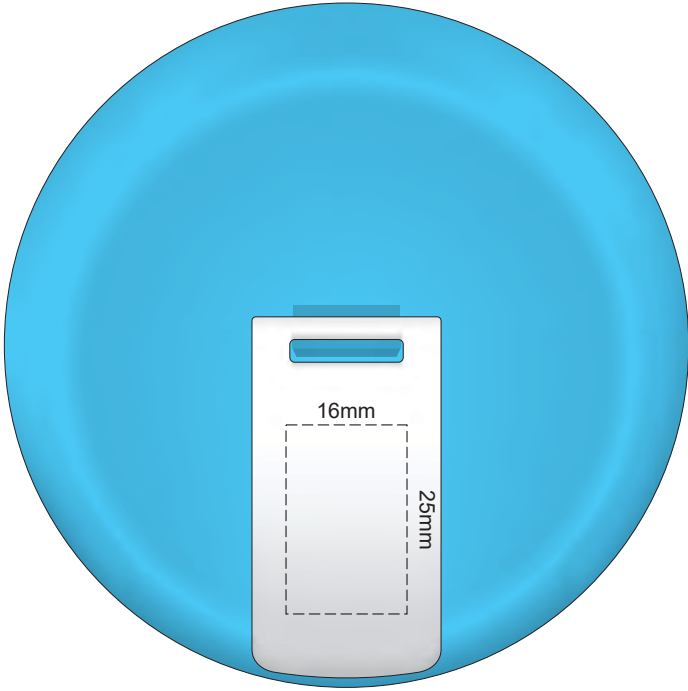

100% of Actual Size
Pad Print

Flip & Lid
Colour

100% of Actual Size
Pad Print

SIDE 1

SIDE 2

Flip & Lid
Colour

Band
Colour

100% of Actual Size
Screen Print (one colour)

100% of Actual Size
Screen Print (one colour)
Double Sided Template Front & Back

170mm

Red Line = Exact opposites of the product
(centre artwork to the red line)

Flip & Lid
Colour

Band
Colour

100% of Actual Size
Silicone Digital Print
Debossed