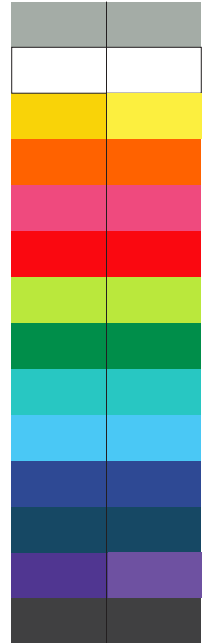

100% of Actual Size
Pad Print

Flip & Lid
Colour

100% of Actual Size
Pad Print

SIDE 1

SIDE 2

Flip & Lid
Colour

Band
Colour

100% of Actual Size
Screen Print (one colour)

100% of Actual Size
Screen Print (one colour)
Double Sided Template Front & Back

170mm

Red Line = Exact opposites of the product
(centre artwork to the red line)

Flip & Lid
Colour

Band
Colour

100% of Actual Size
Silicone Digital Print
Debossed

SIDE 1

SIDE 2