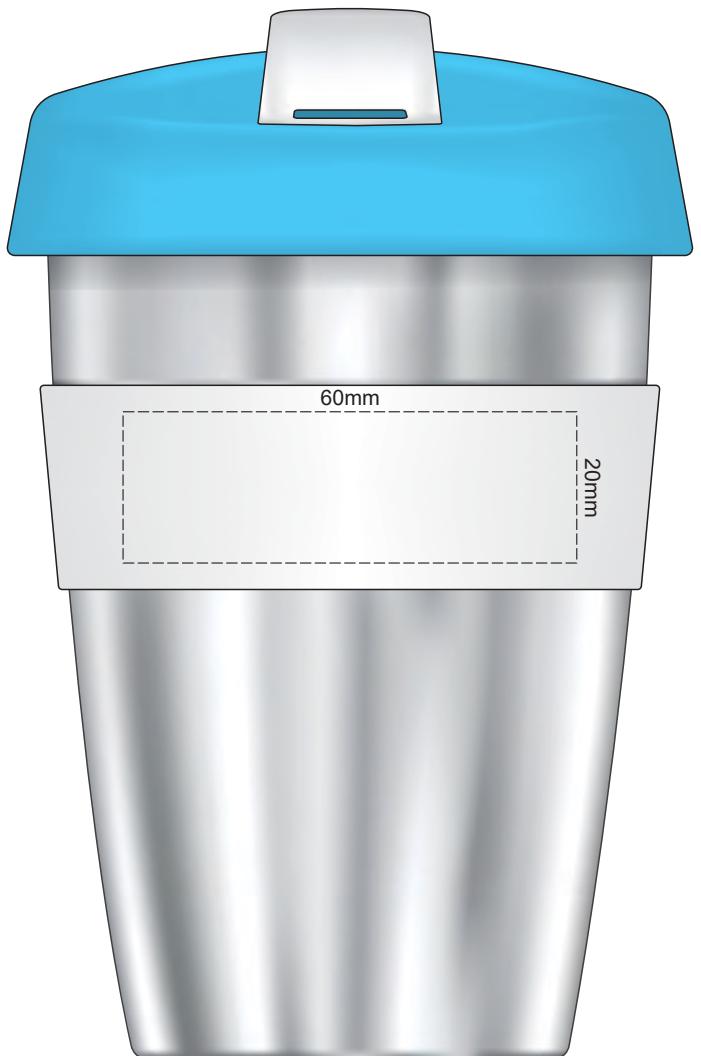

Flip & Lid
Colour

Band
Colour

100% of Actual Size
Silicone Digital Print
Debossed

SIDE 2