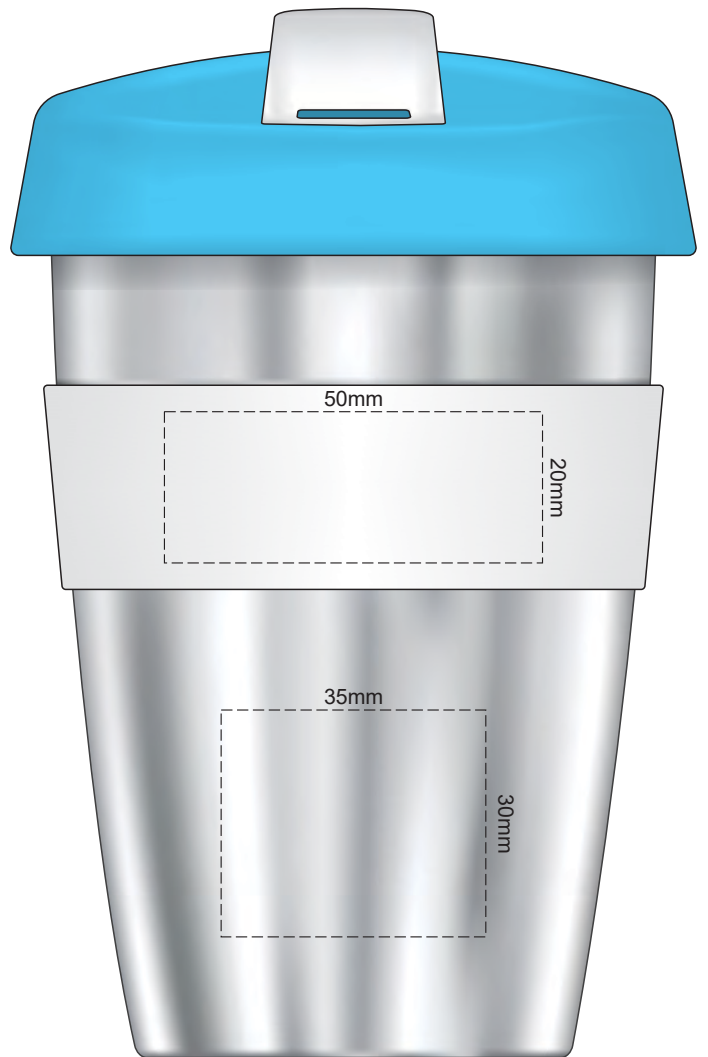

100% of Actual Size
Pad Print

Flip & Lid
Colour

100% of Actual Size
Pad Print

SIDE 1

SIDE 2

Flip & Lid
Colour

Band
Colour

100% of Actual Size
Screen Print (one colour)

100% of Actual Size
Screen Print (one colour)
Double Sided Template Front & Back

170mm

Red Line = Exact opposites of the product
(centre artwork to the red line)

Flip & Lid
Colour

Band
Colour

100% of Actual Size
Silicone Digital Print
Debossed