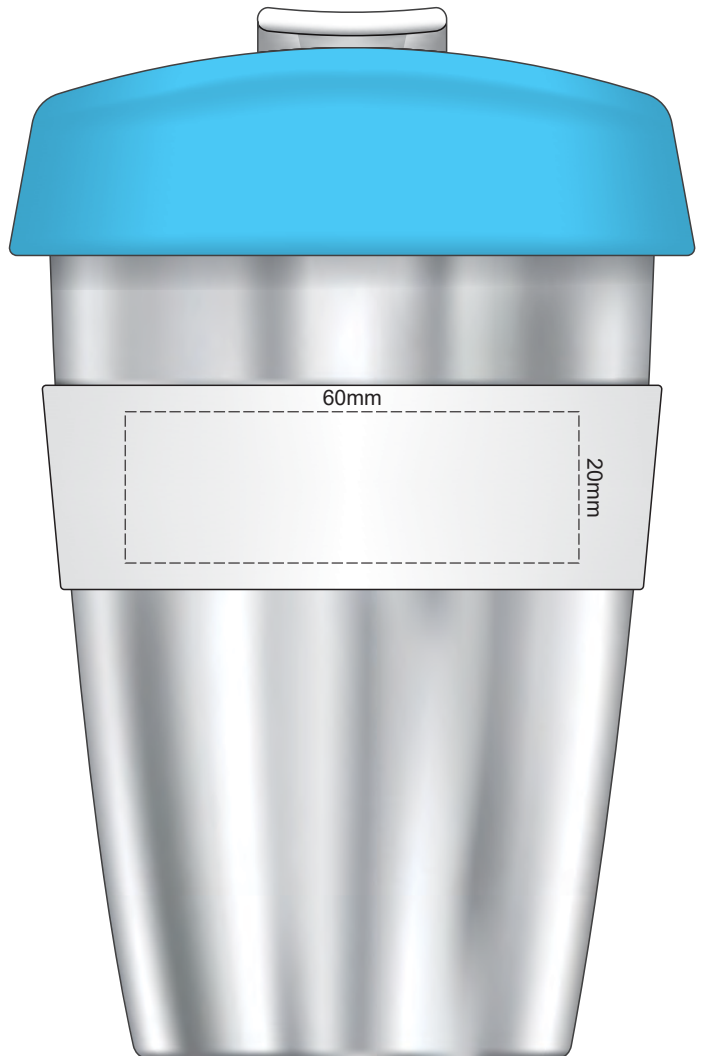

100% of Actual Size
Pad Print

Flip & Lid
Colour

100% of Actual Size
Pad Print

SIDE 1

SIDE 2

Flip & Lid
Colour

Band
Colour

100% of Actual Size
Screen Print (one colour)

100% of Actual Size
Screen Print (one colour)
Double Sided Template Front & Back

170mm

Red Line = Exact opposites of the product
(centre artwork to the red line)

Flip & Lid
Colour

Band
Colour

100% of Actual Size
Silicone Digital Print
Debossed