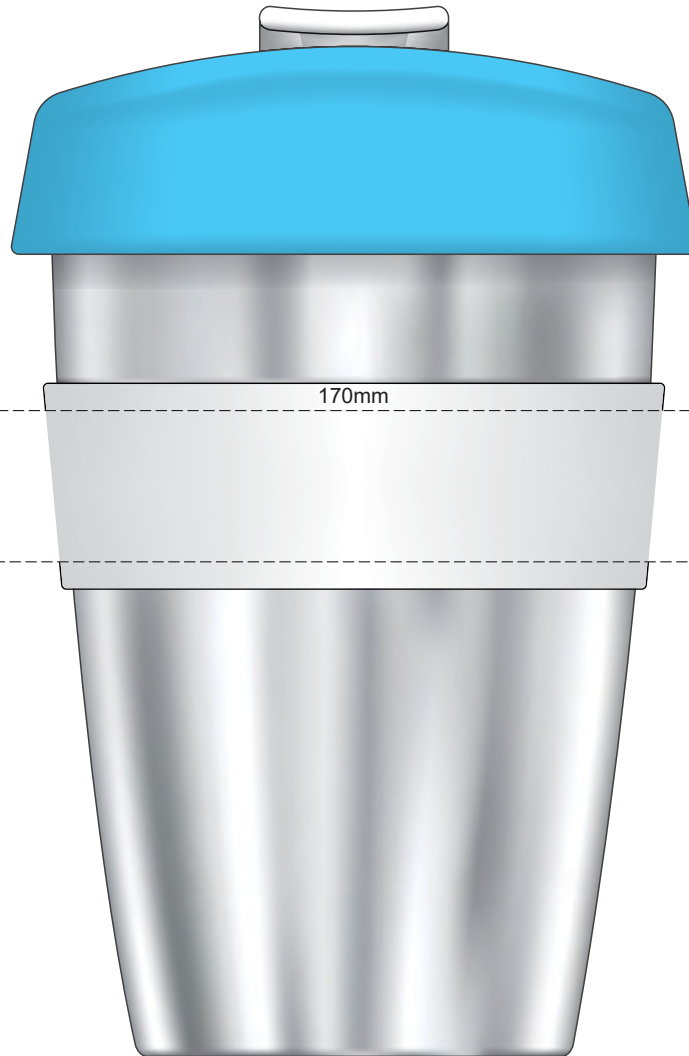

100% of Actual Size
Pad Print

Flip & Lid
Colour

100% of Actual Size
Pad Print

SIDE 1

SIDE 2

Flip & Lid
Colour

Band
Colour

100% of Actual Size
Screen Print (one colour)

100% of Actual Size
Screen Print (one colour)
Double Sided Template Front & Back

170mm

Red Line = Exact opposites of the product
(centre artwork to the red line)

Flip & Lid
Colour

Band
Colour

100% of Actual Size
Silicone Digital Print
Debossed