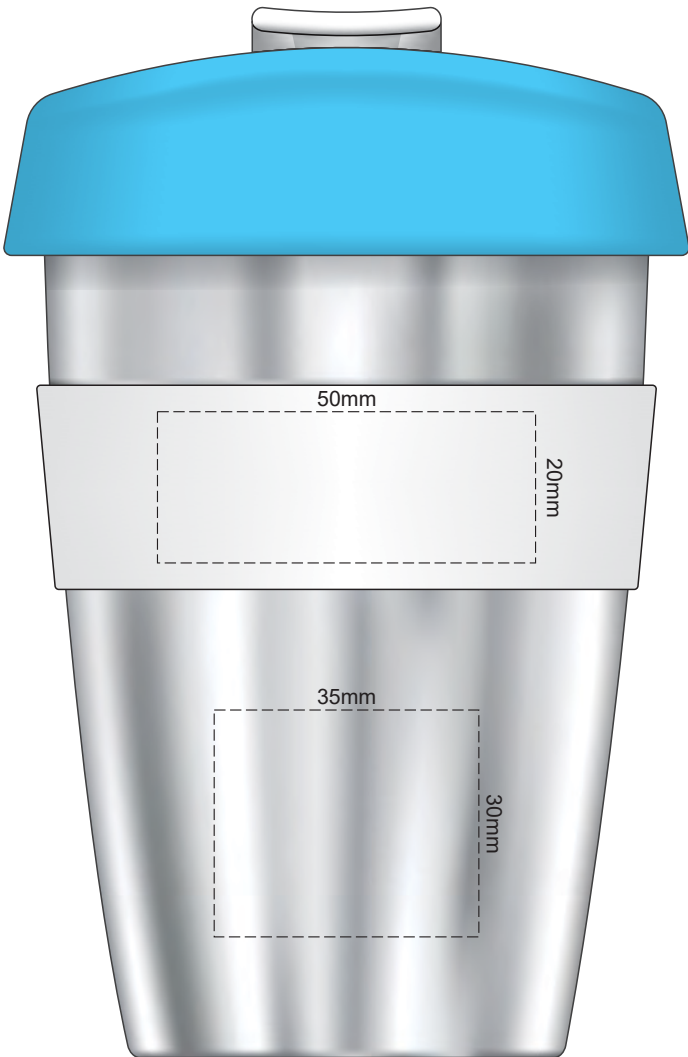

100% of Actual Size
Pad Print

Flip & Lid
Colour

100% of Actual Size
Pad Print

SIDE 1

SIDE 2

Flip & Lid
Colour

Band
Colour

100% of Actual Size
Screen Print (one colour)

100% of Actual Size
Screen Print (one colour)
Double Sided Template Front & Back

170mm

Red Line = Exact opposites of the product
(centre artwork to the red line)

Flip & Lid
Colour

Band
Colour

100% of Actual Size
Silicone Digital Print
Debossed