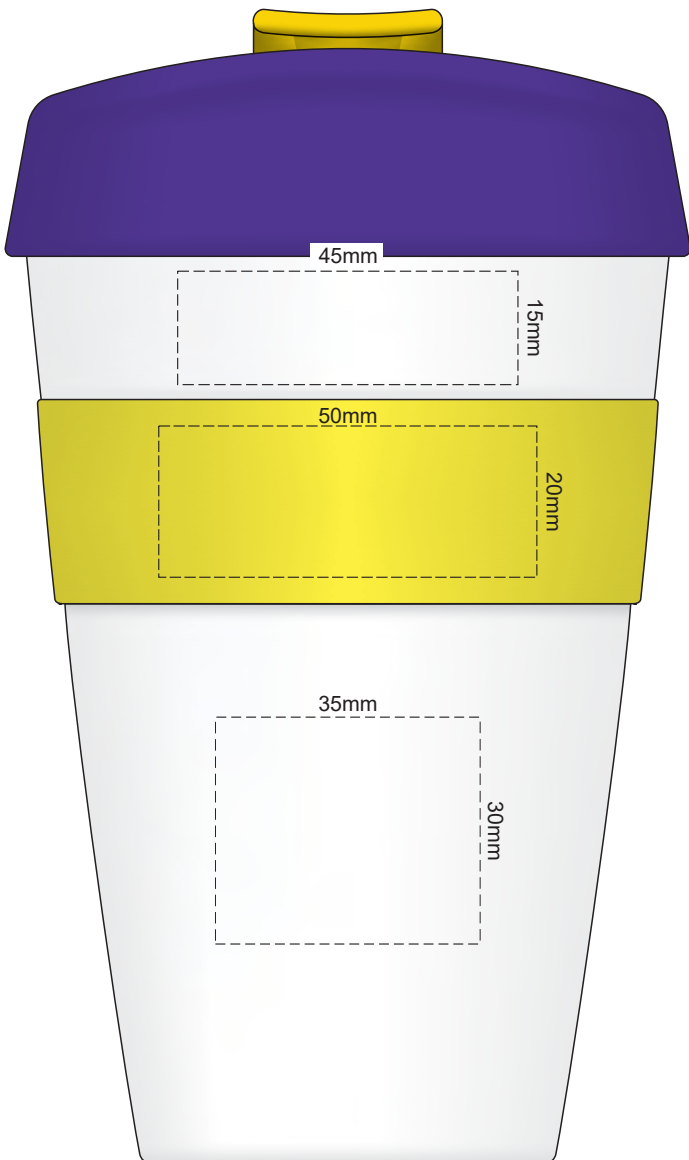

100% of Actual Size  
Pad Print

Flip & Band  
Lid colour colour

Cup colour

100% of Actual Size  
Pad Print

SIDE 1

SIDE 2

Flip & Band  
Lid colour colour

100% of Actual Size  
Screen Print (one colour)

100% of Actual Size  
Screen Print (one colour)  
Double Sided template Front & Back

Red Line = Exact opposites of the product  
(centre artwork to the red line)

Flip & Lid colour

Cup colour

100% of Actual Size  
Silicone Digital Print  
Debossed

SIDE 1

SIDE 2