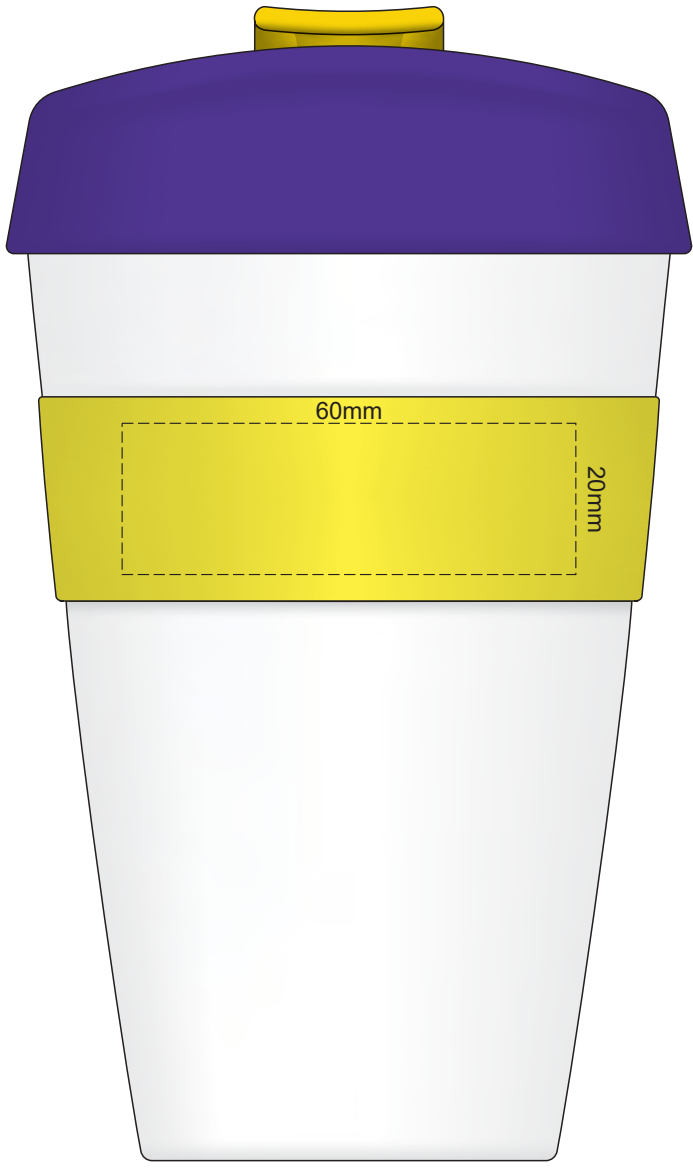

100% of Actual Size  
Pad Print

Flip & Band  
Lid colour colour

Cup colour

100% of Actual Size  
Pad Print

SIDE 1

SIDE 2

Flip & Band  
Lid colour colour

100% of Actual Size  
Screen Print (one colour)

100% of Actual Size  
Screen Print (one colour)  
Double Sided template Front & Back

Red Line = Exact opposites of the product  
(centre artwork to the red line)

Flip & Lid colour

Cup colour

100% of Actual Size  
Silicone Digital Print  
Debossed

SIDE 1

SIDE 2