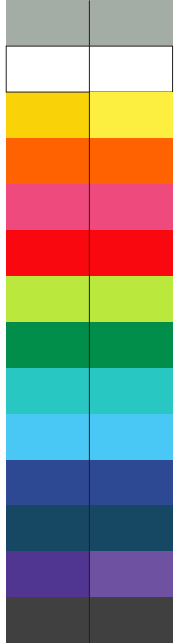

100% of Actual Size  
Pad Print

Flip & Band  
Lid colour colour

Cup colour

100% of Actual Size  
Pad Print

SIDE 1

SIDE 2

Flip & Band  
Lid colour colour

100% of Actual Size  
Screen Print (one colour)

100% of Actual Size  
Screen Print (one colour)  
Double Sided template Front & Back

Red Line = Exact opposites of the product  
(centre artwork to the red line)

Flip & Lid colour

Cup colour

100% of Actual Size  
Silicone Digital Print  
Debossed

SIDE 1

SIDE 2