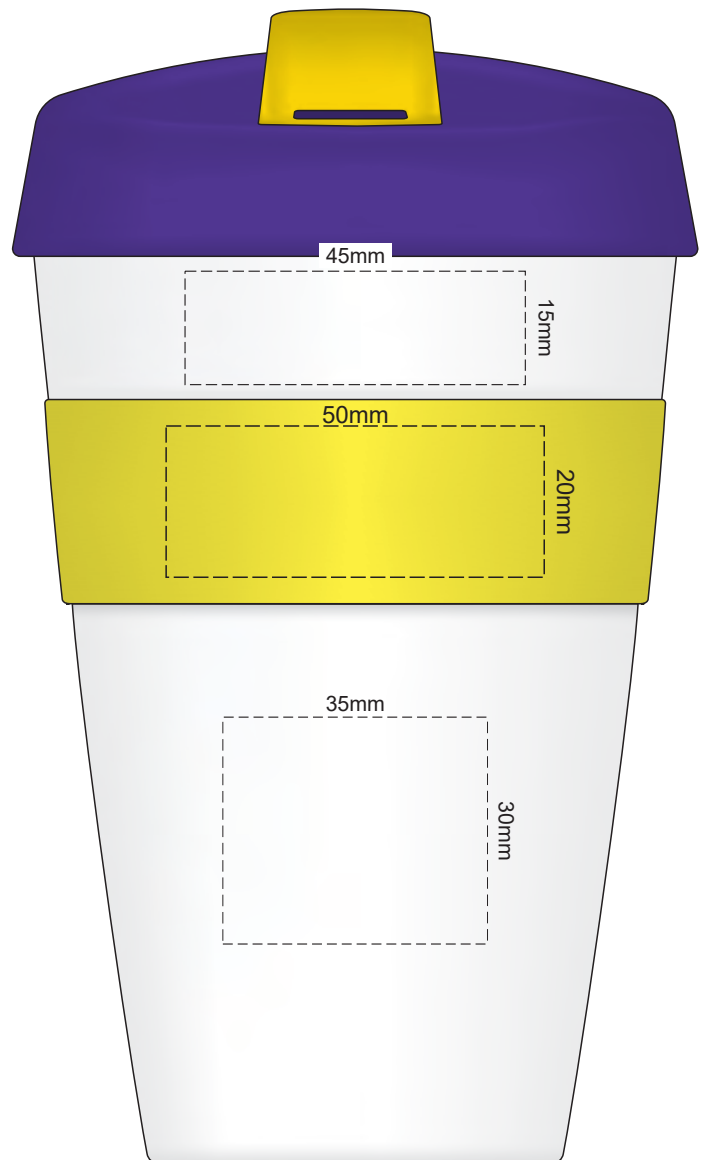

100% of Actual Size  
Pad Print

Flip & Band  
Lid colour colour

Cup colour

100% of Actual Size  
Pad Print

SIDE 1

SIDE 2

Flip & Band  
Lid colour colour

100% of Actual Size  
Screen Print (one colour)

100% of Actual Size  
Screen Print (one colour)  
Double Sided template Front & Back

Red Line = Exact opposites of the product  
(centre artwork to the red line)

Flip & Lid colour

Cup colour

100% of Actual Size  
Silicone Digital Print  
Debossed

SIDE 1

SIDE 2