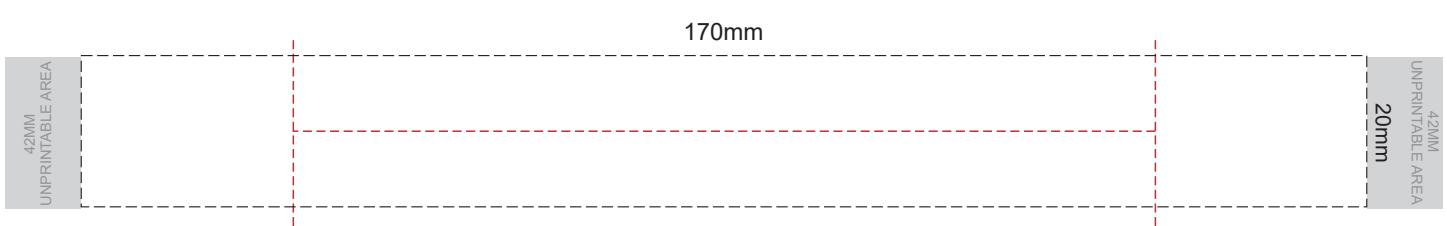

100% of Actual Size  
Pad Print

Flip & Band  
Lid colour colour

Cup colour

100% of Actual Size  
Pad Print

SIDE 1

SIDE 2

Flip & Band  
Lid colour colour

100% of Actual Size  
Screen Print (one colour)

100% of Actual Size  
Screen Print (one colour)  
Double Sided template Front & Back

Red Line = Exact opposites of the product  
(centre artwork to the red line)

Flip & Lid colour

Cup colour

100% of Actual Size  
Silicone Digital Print  
Debossed