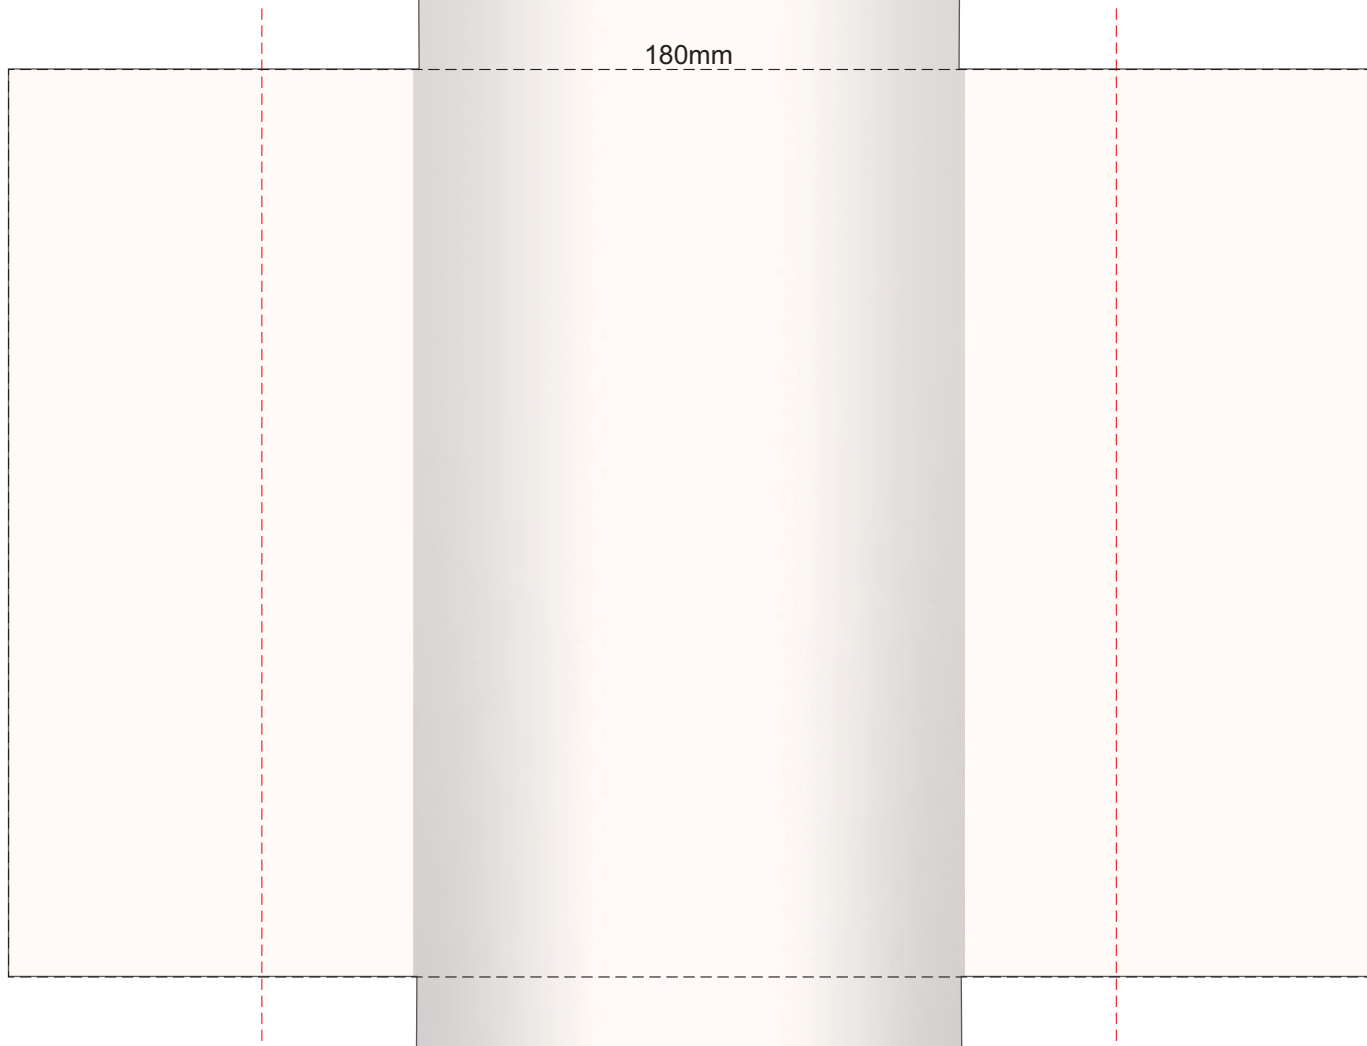

100% of Actual Size
Laser Engraving

Engraves to a
Shiny Steel Finish

100% of Actual Size
Screen Print

180mm

120mm

70% of Actual Size
Rotary Digital

Red Line = Exact opposites of the product
(centre artwork to the red line)

100% of Actual Size
Pad Print (one colour)

50mm

CARABINER LID

FLIP VALVE LID

SIPPER LID