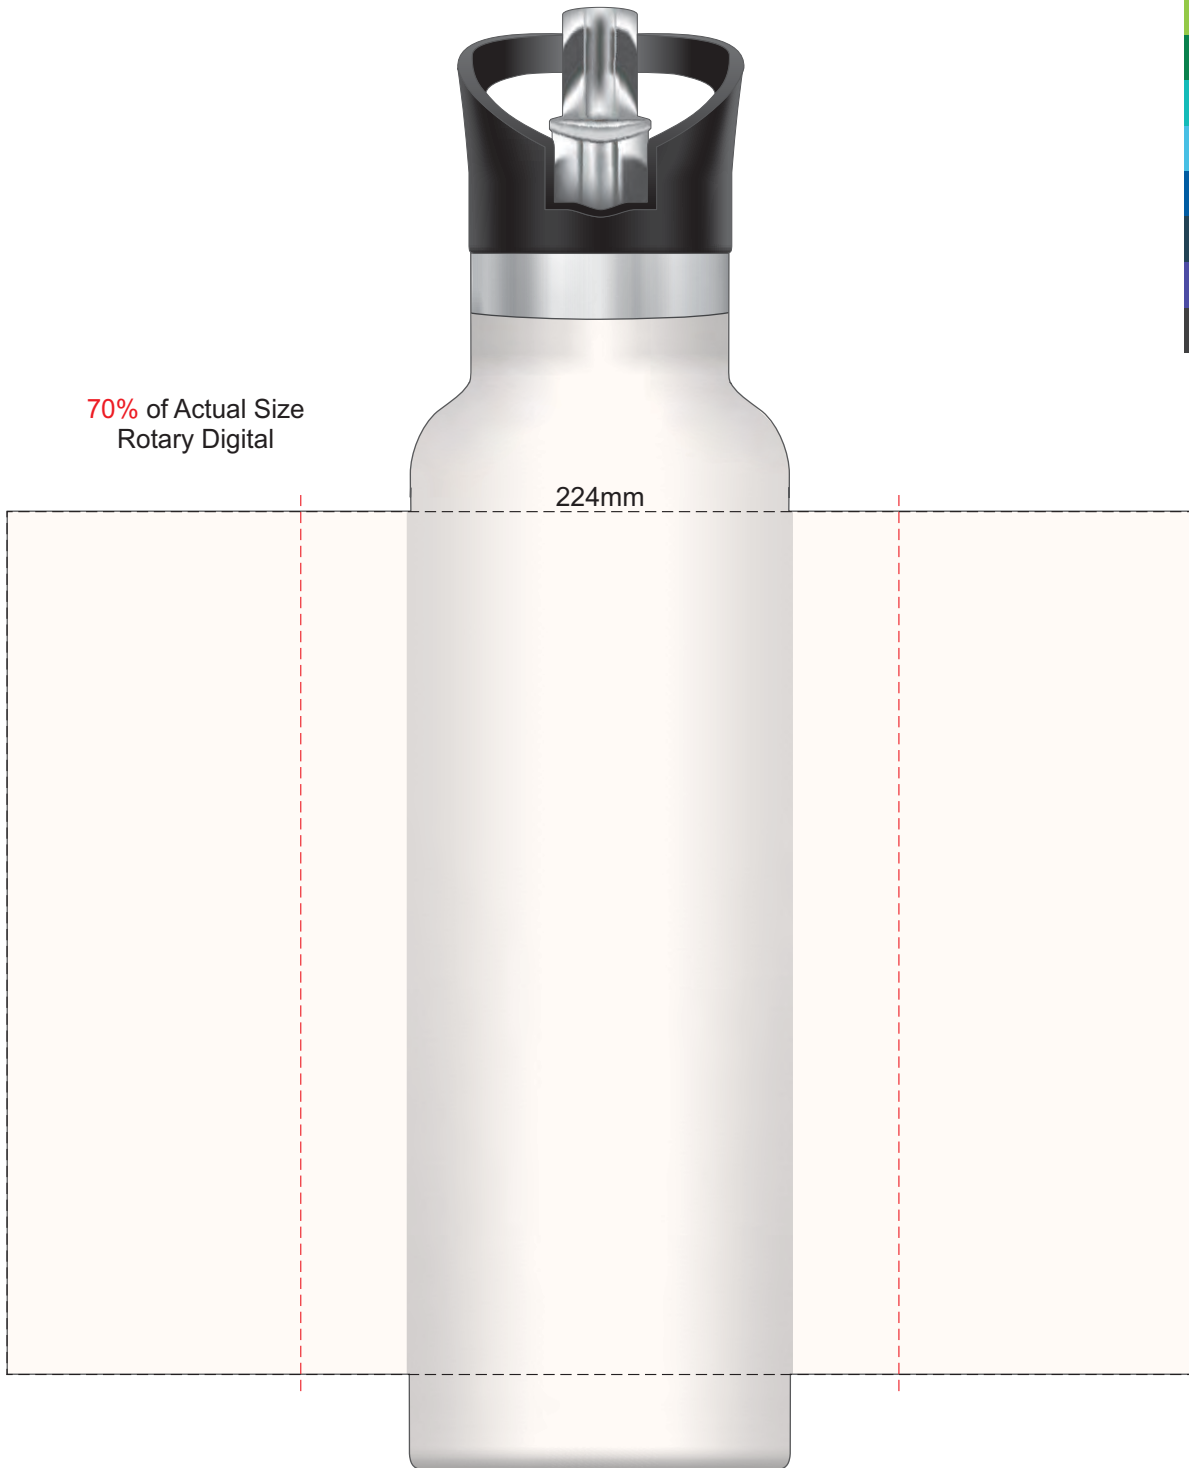

100% of Actual Size
Laser Engraving

Engraves to a
Shiny Steel Finish

100% of Actual Size
Screen Print

180mm

120mm

70% of Actual Size
Rotary Digital

Red Line = Exact opposites of the product
(centre artwork to the red line)

100% of Actual Size
Pad Print (one colour)

50mm

CARABINER LID

FLIP VALVE LID

SIPPER LID