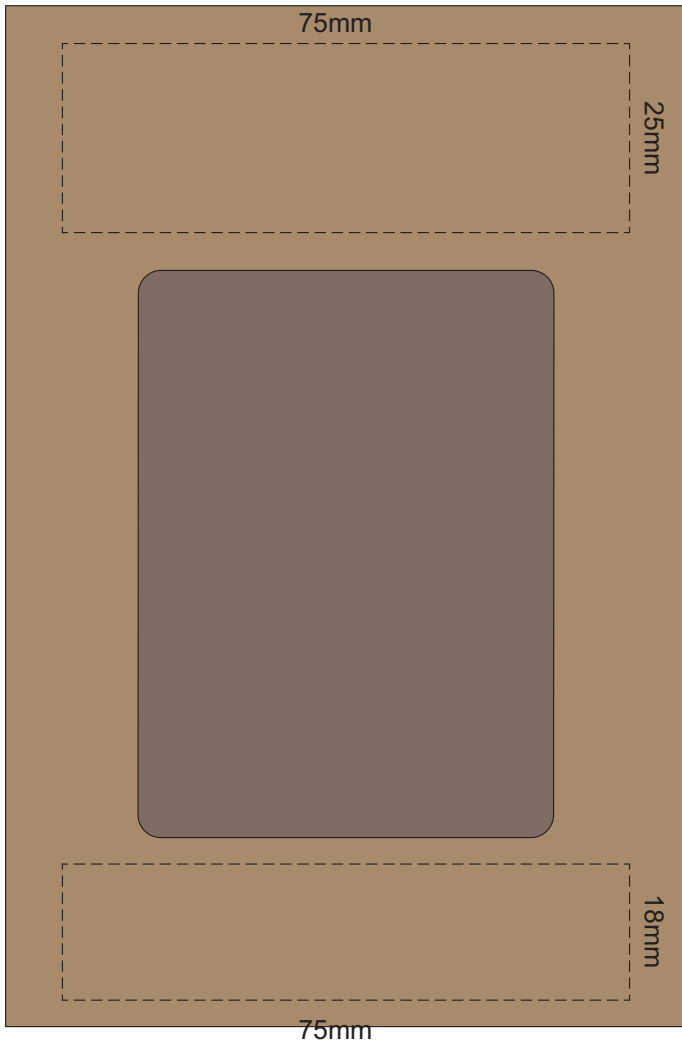

100% of Actual Size
Pad Print

SIDE 1

SIDE 2

100% of Actual Size
Silicone Digital Print

SIDE 1

SIDE 2

100% of Actual Size
Debossed

SIDE 1

SIDE 2

100% of Actual Size
Pad Print (one colour)

100% of Actual Size
Pad Print (one colour)

100% of Actual Size
Digital Print

FRONT

100% of Actual Size
Digital Print

TOP VIEW OF LID

Artwork will be printed directly onto the product via CMYK printing (no white),
colours will not be vibrant due to white ink not being available for this process.