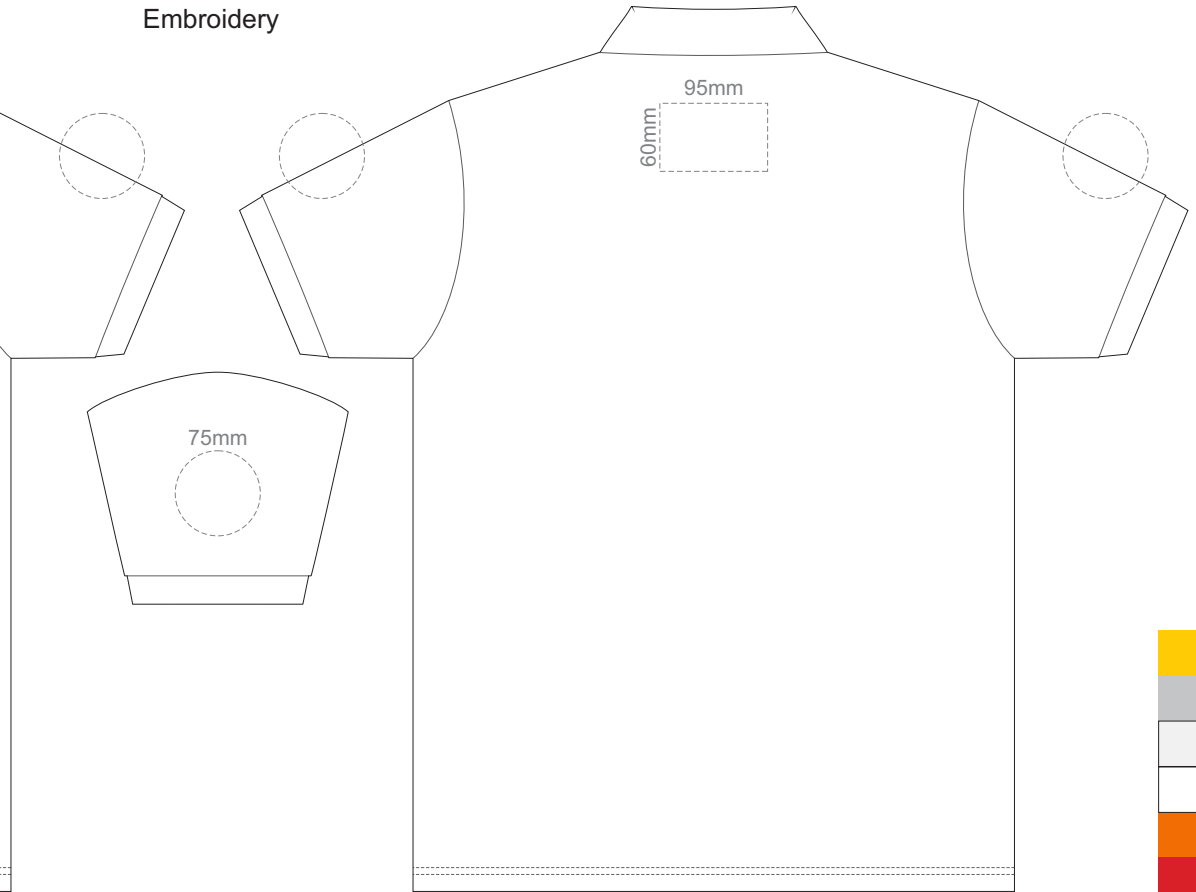

15% of Actual Size
Colourflex Transfer

FRONT ADULT 4XL

BACK ADULT 4XL

Print area 280x200mm can be rotated to best suit.

ADULT 4XL

15% of Actual Size
Colourflex Transfer

FRONT ADULT 5XL

ADULT 5XL

15% of Actual Size
Colourflex Transfer

BACK ADULT 5XL

Print area 280x200mm can be rotated to best suit.

ADULT 5XL

15% of Actual Size
Embroidery

FRONT ADULT SMALL

BACK ADULT SMALL

ADULT SMALL

15% of Actual Size
Embroidery

FRONT ADULT MEDIUM

BACK ADULT MEDIUM

ADULT MEDIUM

15% of Actual Size
Embroidery

FRONT ADULT LARGE

BACK ADULT LARGE

ADULT LARGE

15% of Actual Size
Embroidery

FRONT ADULT XL

BACK ADULT XL

ADULT XL

15% of Actual Size
Embroidery

FRONT ADULT XXL

BACK ADULT XXL

ADULT XXL