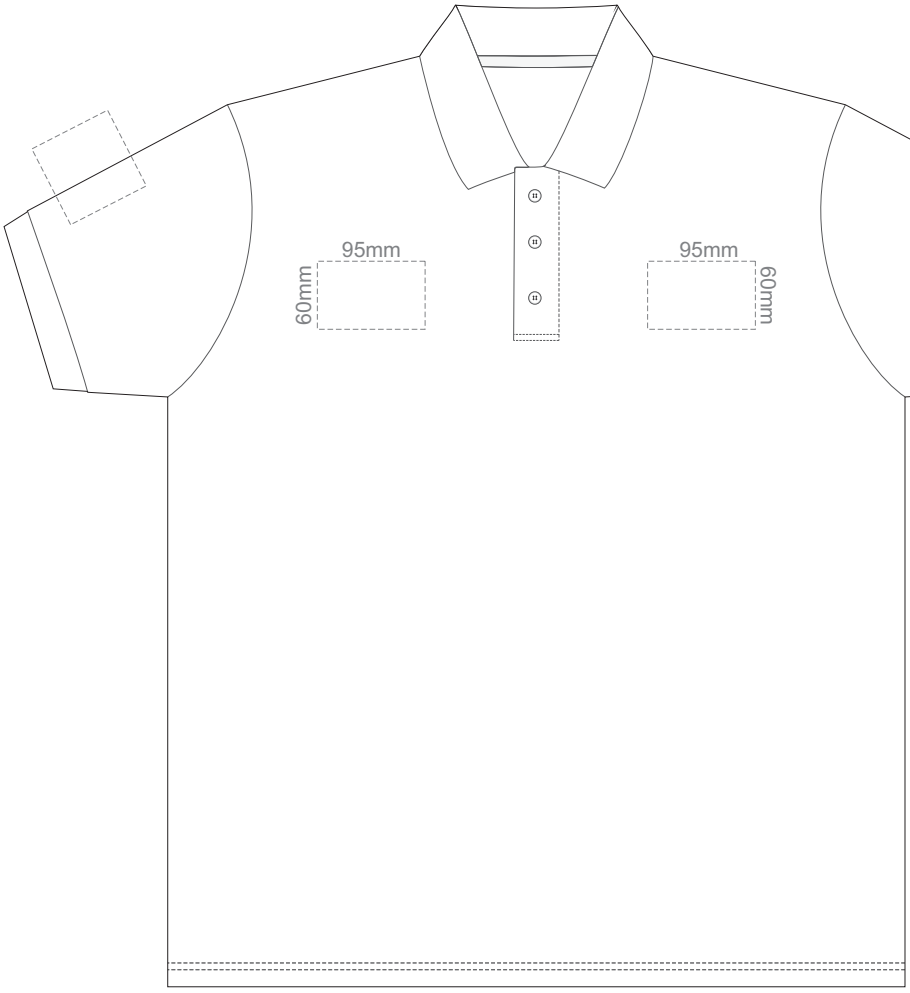

15% of Actual Size
Screen Print

FRONT ADULT LARGE

BACK ADULT LARGE

ADULT LARGE

15% of Actual Size
Screen Print

FRONT ADULT XL

BACK ADULT XL

ADULT XL

15% of Actual Size
Screen Print

FRONT ADULT XXL

BACK ADULT XXL

ADULT XXL

FRONT ADULT 3XL

15% of Actual Size
Screen Print

BACK ADULT 3XL

ADULT 3XL

15% of Actual Size
Screen Print

FRONT ADULT 4XL

BACK ADULT 4XL

ADULT 4XL

15% of Actual Size
Screen Print

FRONT ADULT 5XL

ADULT 5XL

15% of Actual Size
Screen Print

BACK ADULT 5XL

ADULT 5XL

15% of Actual Size
Colourflex Transfer

FRONT ADULT SMALL

BACK ADULT SMALL

Print area 280x200mm can be rotated to best suit.

ADULT SMALL

15% of Actual Size
Colourflex Transfer