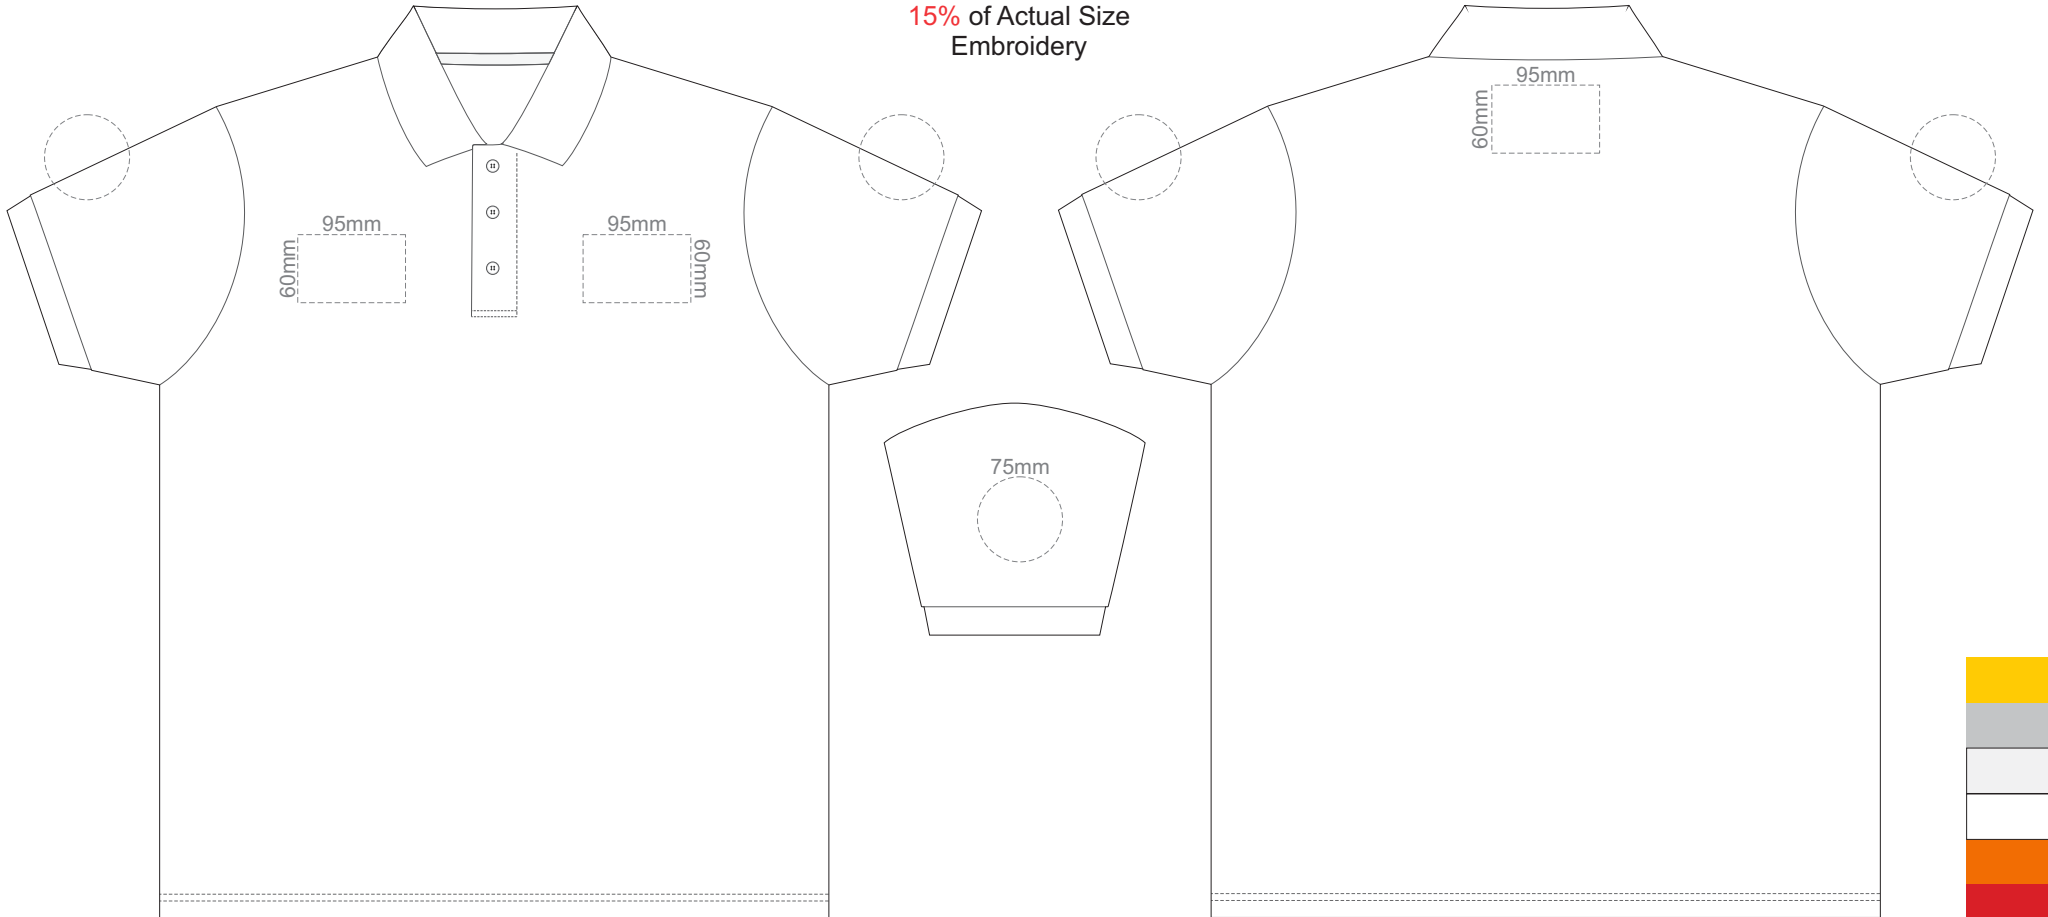

15% of Actual Size
Embroidery

FRONT ADULT XL

BACK ADULT XL