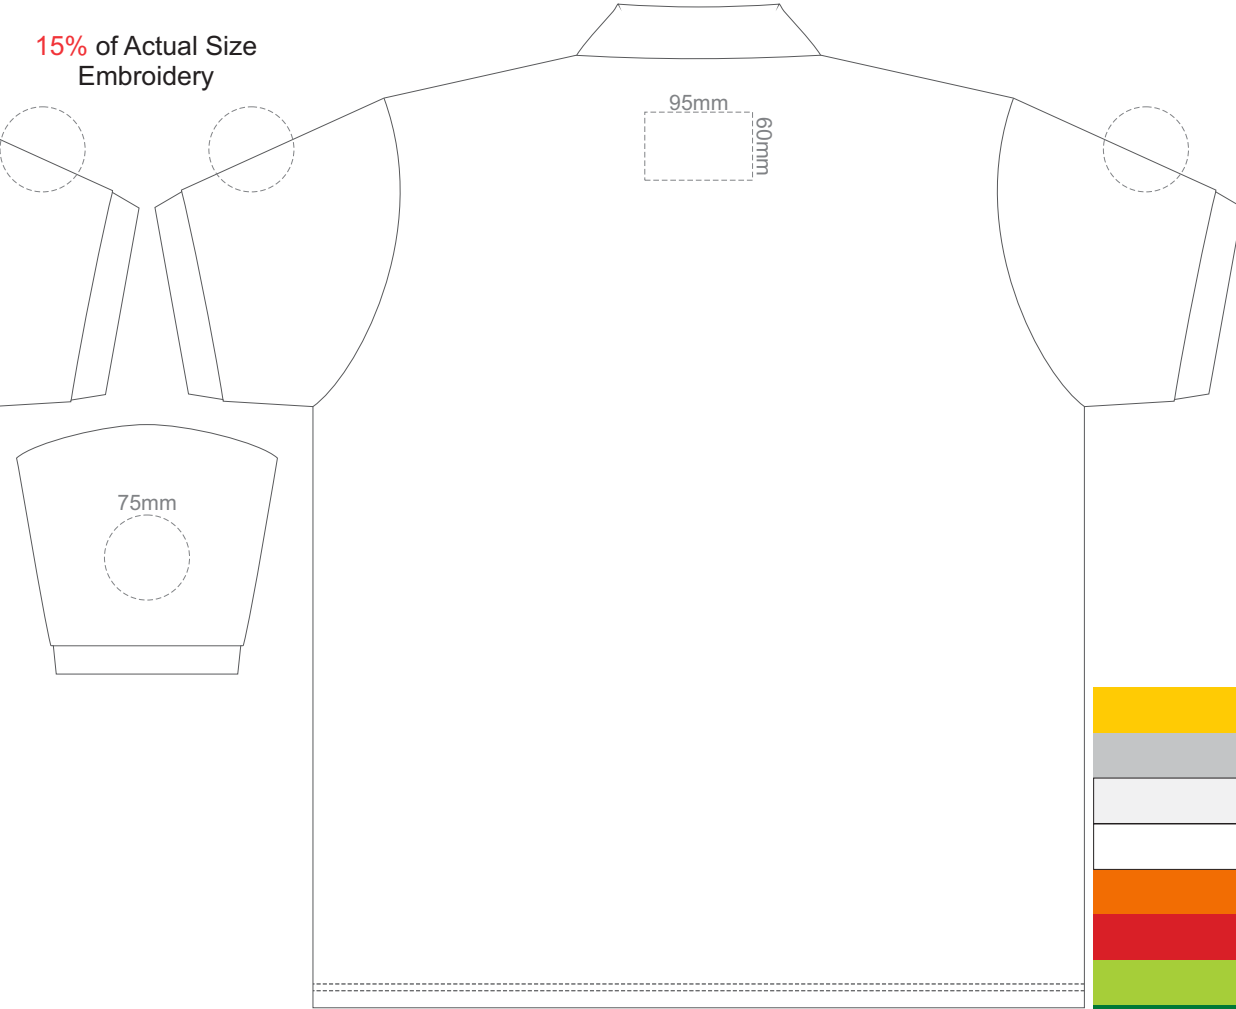

15% of Actual Size
Colourflex Transfer

BACK ADULT 5XL

Print area 280x200mm can be rotated to best suit.

ADULT 5XL

15% of Actual Size
Embroidery

FRONT ADULT SMALL

BACK ADULT SMALL

ADULT SMALL

15% of Actual Size
Embroidery

FRONT ADULT 3XL

BACK ADULT 3XL

ADULT 3XL

15% of Actual Size
Embroidery

FRONT ADULT 4XL

BACK ADULT 4XL

ADULT 4XL