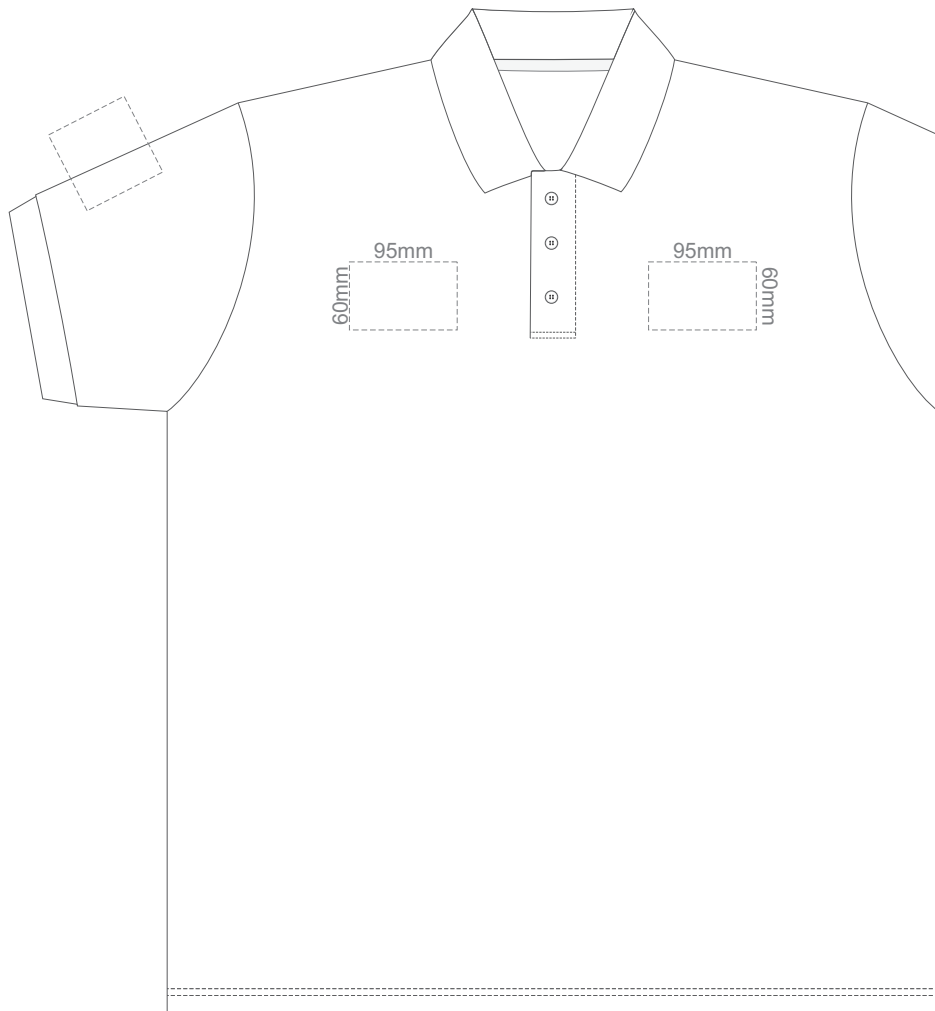

BACK ADULT XXL

Print area 280x200mm can be rotated to best suit.

ADULT XXL

15% of Actual Size
Colourflex Transfer

FRONT ADULT 3XL

BACK ADULT 3XL

Print area 280x200mm can be rotated to best suit.

ADULT 3XL

15% of Actual Size
Colourflex Transfer

FRONT ADULT 4XL

BACK ADULT 4XL

Print area 280x200mm can be rotated to best suit.

ADULT 4XL

15% of Actual Size
Colourflex Transfer

FRONT ADULT 5XL

ADULT 5XL