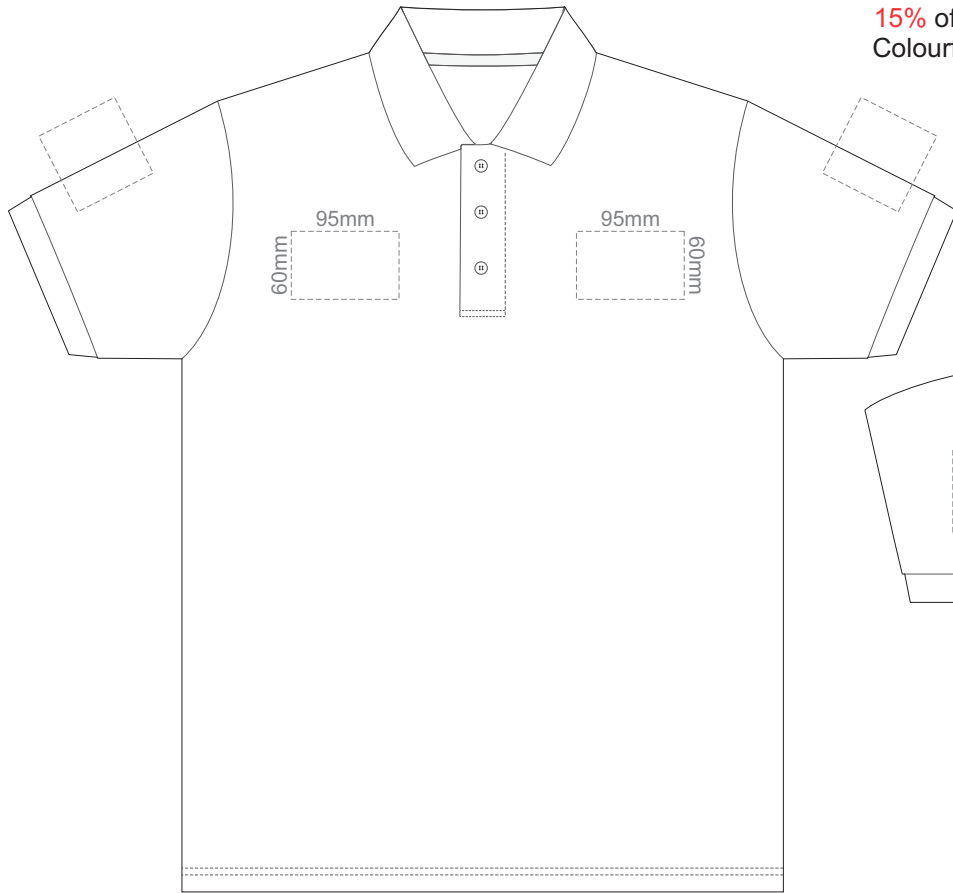

BACK ADULT 5XL

ADULT 5XL

15% of Actual Size
Colourflex Transfer

FRONT ADULT SMALL

BACK ADULT SMALL

Print area 280x200mm can be rotated to best suit.

ADULT SMALL

15% of Actual Size
Colourflex Transfer

FRONT ADULT MEDIUM

BACK ADULT MEDIUM

Print area 280x200mm can be rotated to best suit.

ADULT MEDIUM

15% of Actual Size
Colourflex Transfer

FRONT ADULT LARGE

BACK ADULT LARGE

Print area 280x200mm can be rotated to best suit.

ADULT LARGE

15% of Actual Size
Colourflex Transfer

FRONT ADULT XL

BACK ADULT XL

Print area 280x200mm can be rotated to best suit.

ADULT XL

15% of Actual Size
Colourflex Transfer

FRONT ADULT XXL