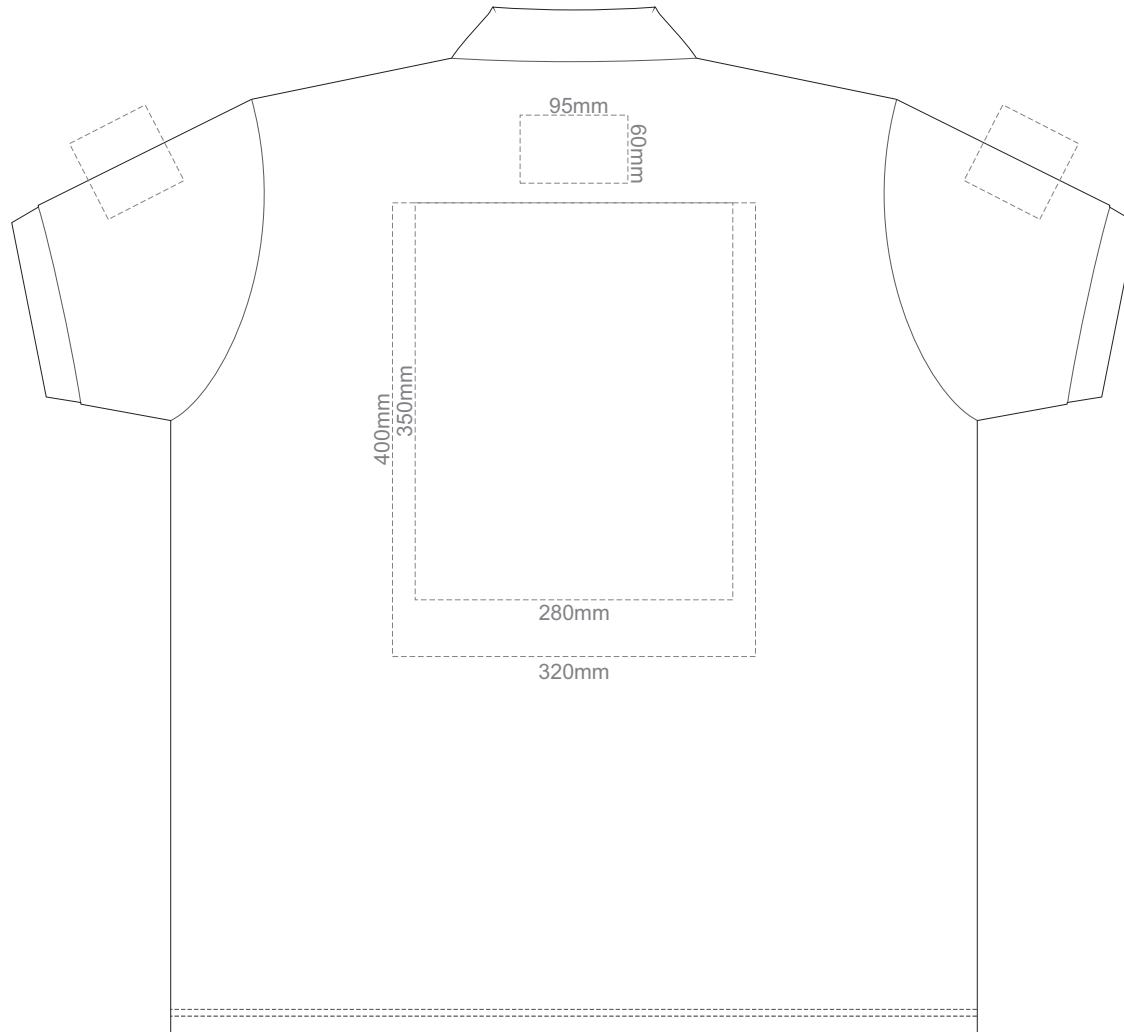

15% of Actual Size
Screen Print

FRONT ADULT 4XL

BACK ADULT 4XL

ADULT 4XL

15% of Actual Size
Screen Print

FRONT ADULT 5XL

ADULT 5XL

15% of Actual Size
Screen Print

BACK ADULT 5XL

ADULT 5XL

15% of Actual Size
Colourflex Transfer

FRONT ADULT SMALL

BACK ADULT SMALL

Print area 280x200mm can be rotated to best suit.

ADULT SMALL

15% of Actual Size
Colourflex Transfer

ADULT LARGE

15% of Actual Size
Colourflex Transfer

FRONT ADULT XL

BACK ADULT XL

Print area 280x200mm can be rotated to best suit.

ADULT XL

15% of Actual Size
Colourflex Transfer

FRONT ADULT XXL

15% of Actual Size
Colourflex Transfer

BACK ADULT 5XL

Print area 280x200mm can be rotated to best suit.

ADULT 5XL

15% of Actual Size
Embroidery

FRONT ADULT SMALL

BACK ADULT SMALL

ADULT SMALL