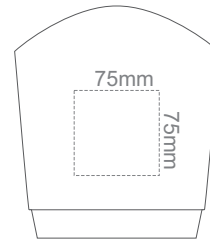

15% of Actual Size
Screen Print

FRONT ADULT 4XL

BACK ADULT 4XL

ADULT 4XL

15% of Actual Size
Screen Print

FRONT ADULT 5XL

ADULT 5XL

15% of Actual Size
Screen Print

BACK ADULT 5XL

ADULT 5XL

15% of Actual Size
Colourflex Transfer

FRONT ADULT SMALL

BACK ADULT SMALL

Print area 280x200mm can be rotated to best suit.

ADULT SMALL

15% of Actual Size
Colourflex Transfer

FRONT ADULT MEDIUM

BACK ADULT MEDIUM

Print area 280x200mm can be rotated to best suit.

ADULT MEDIUM

15% of Actual Size
Colourflex Transfer

FRONT ADULT LARGE

BACK ADULT LARGE

Print area 280x200mm can be rotated to best suit.

ADULT LARGE

15% of Actual Size
Colourflex Transfer

FRONT ADULT XL

BACK ADULT XL

Print area 280x200mm can be rotated to best suit.

ADULT XL

15% of Actual Size
Colourflex Transfer

FRONT ADULT XXL