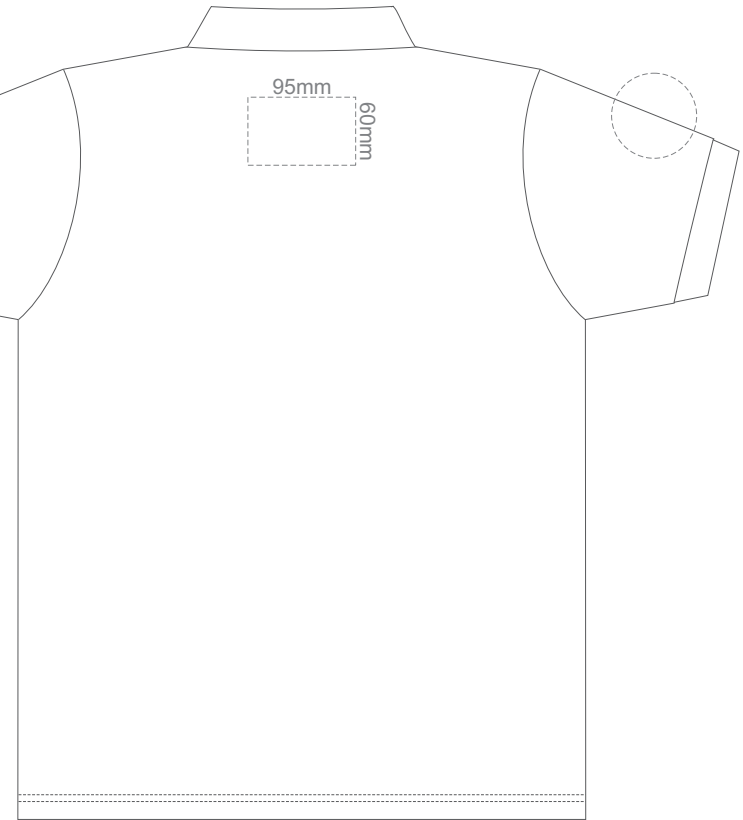

15% of Actual Size
Colourflex Transfer

FRONT ADULT 4XL

BACK ADULT 4XL

Print area 280x200mm can be rotated to best suit.

ADULT 4XL

15% of Actual Size
Colourflex Transfer

FRONT ADULT 5XL

ADULT 5XL

15% of Actual Size
Colourflex Transfer

BACK ADULT 5XL

Print area 280x200mm can be rotated to best suit.

ADULT 5XL

15% of Actual Size
Embroidery

FRONT ADULT SMALL

BACK ADULT SMALL

ADULT SMALL

15% of Actual Size
Embroidery

FRONT ADULT MEDIUM

BACK ADULT MEDIUM

ADULT MEDIUM

15% of Actual Size
Embroidery

FRONT ADULT LARGE

BACK ADULT LARGE

ADULT LARGE