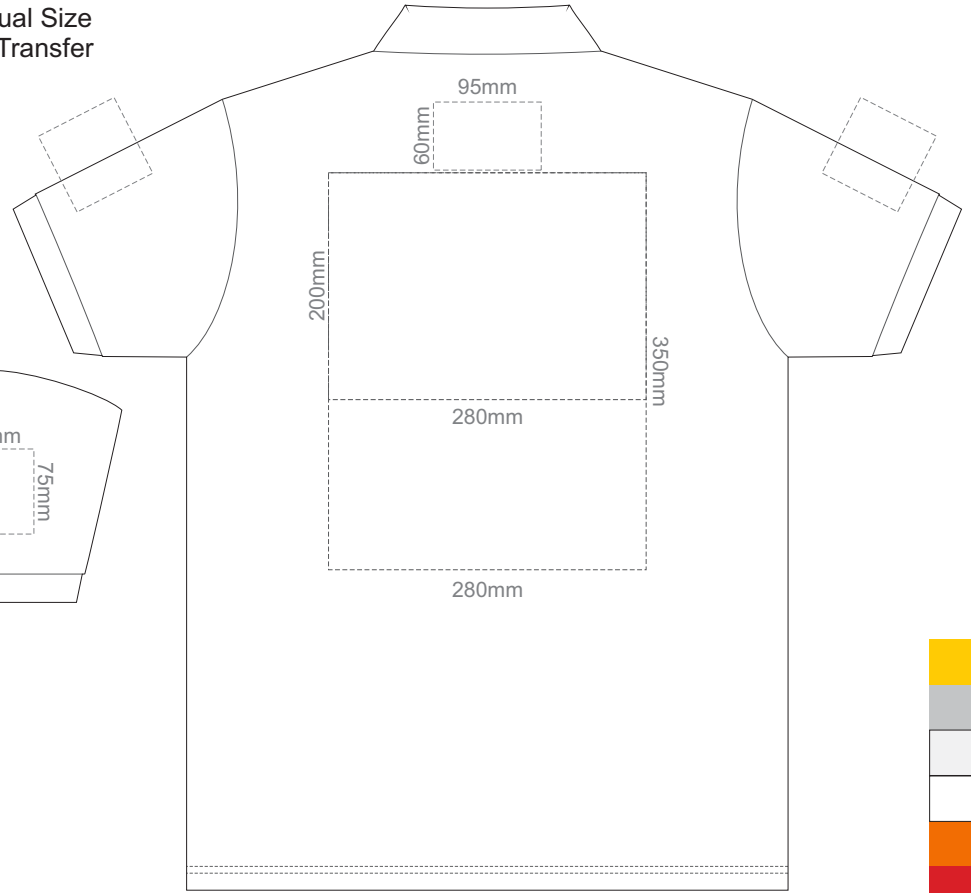

BACK ADULT 5XL

ADULT 5XL

15% of Actual Size
Colourflex Transfer

FRONT ADULT SMALL

BACK ADULT SMALL

Print area 280x200mm can be rotated to best suit.

ADULT SMALL

15% of Actual Size
Colourflex Transfer

FRONT ADULT MEDIUM

BACK ADULT MEDIUM

Print area 280x200mm can be rotated to best suit.

ADULT MEDIUM

15% of Actual Size
Colourflex Transfer

FRONT ADULT LARGE

BACK ADULT LARGE

Print area 280x200mm can be rotated to best suit.

ADULT LARGE

15% of Actual Size
Colourflex Transfer

FRONT ADULT XL

BACK ADULT XL

Print area 280x200mm can be rotated to best suit.

ADULT XL

15% of Actual Size
Colourflex Transfer

FRONT ADULT XXL

15% of Actual Size
Colourflex Transfer

FRONT ADULT 4XL

BACK ADULT 4XL

Print area 280x200mm can be rotated to best suit.

ADULT 4XL

15% of Actual Size
Colourflex Transfer

FRONT ADULT 5XL

ADULT 5XL