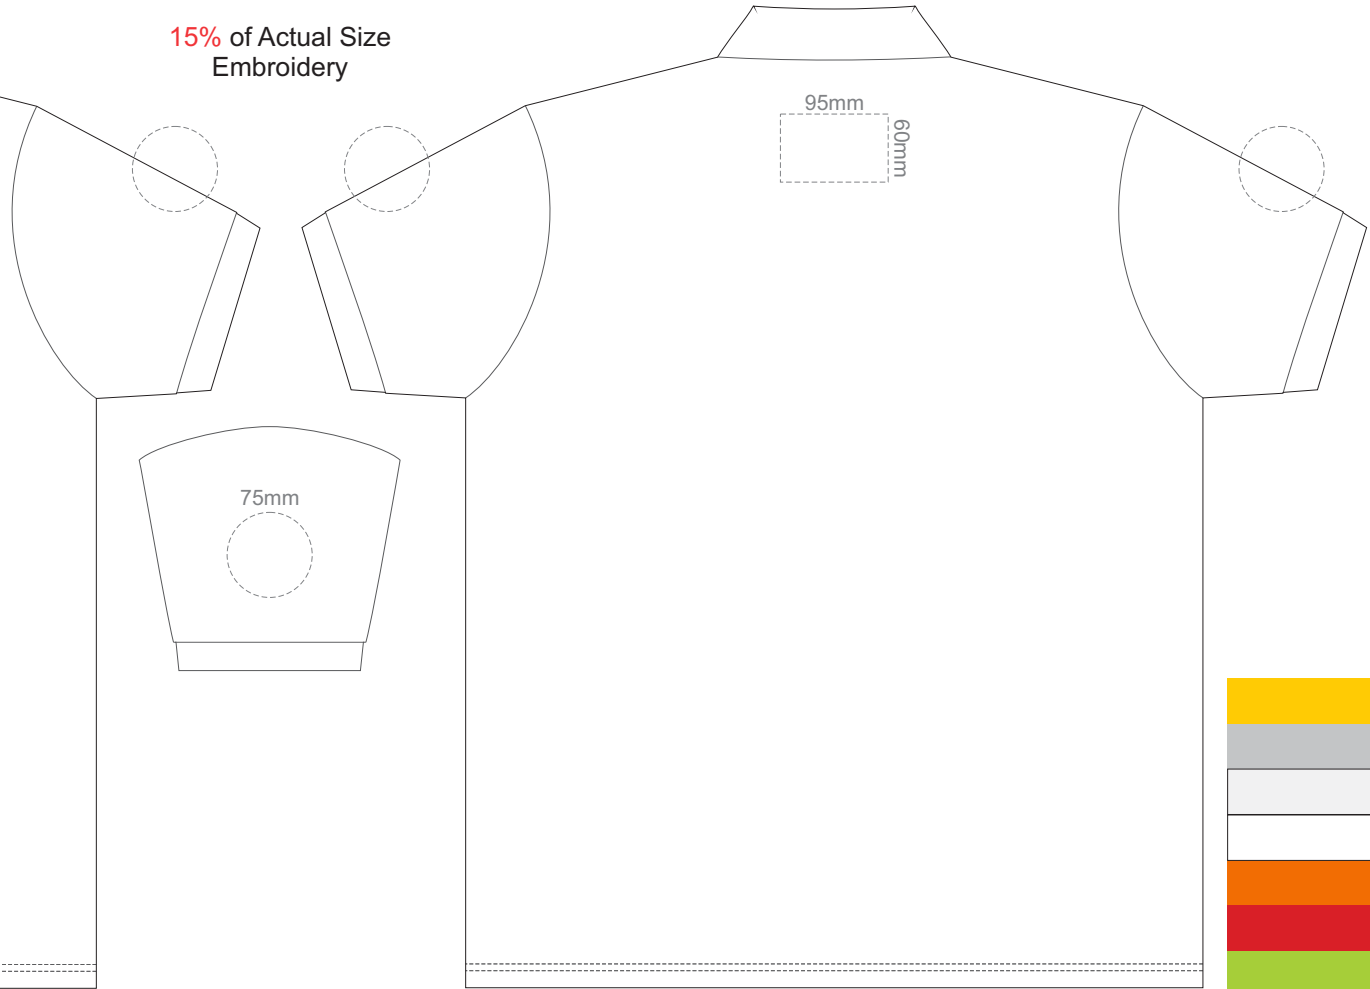

BACK ADULT 3XL