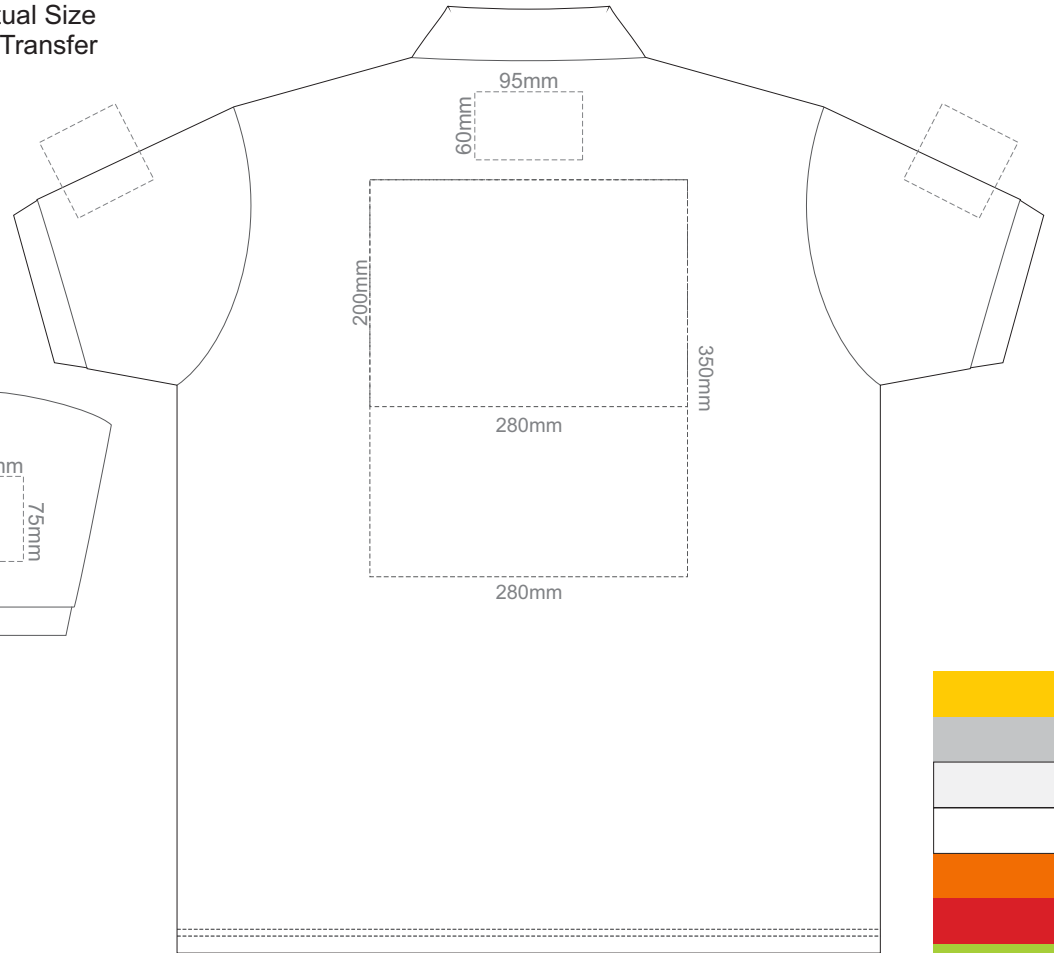

ADULT LARGE

15% of Actual Size
Colourflex Transfer

FRONT ADULT XL

BACK ADULT XL

Print area 280x200mm can be rotated to best suit.

ADULT XL

15% of Actual Size
Colourflex Transfer

FRONT ADULT XXL

BACK ADULT XXL

Print area 280x200mm can be rotated to best suit.

ADULT XXL

15% of Actual Size
Colourflex Transfer

FRONT ADULT 3XL

BACK ADULT 3XL

Print area 280x200mm can be rotated to best suit.

ADULT 3XL

15% of Actual Size
Colourflex Transfer

FRONT ADULT 4XL

BACK ADULT 4XL

Print area 280x200mm can be rotated to best suit.

ADULT 4XL

15% of Actual Size
Colourflex Transfer

FRONT ADULT 5XL

ADULT 5XL

15% of Actual Size
Colourflex Transfer

BACK ADULT 5XL

Print area 280x200mm can be rotated to best suit.

ADULT 5XL

15% of Actual Size
Embroidery

FRONT ADULT SMALL

BACK ADULT SMALL

ADULT SMALL