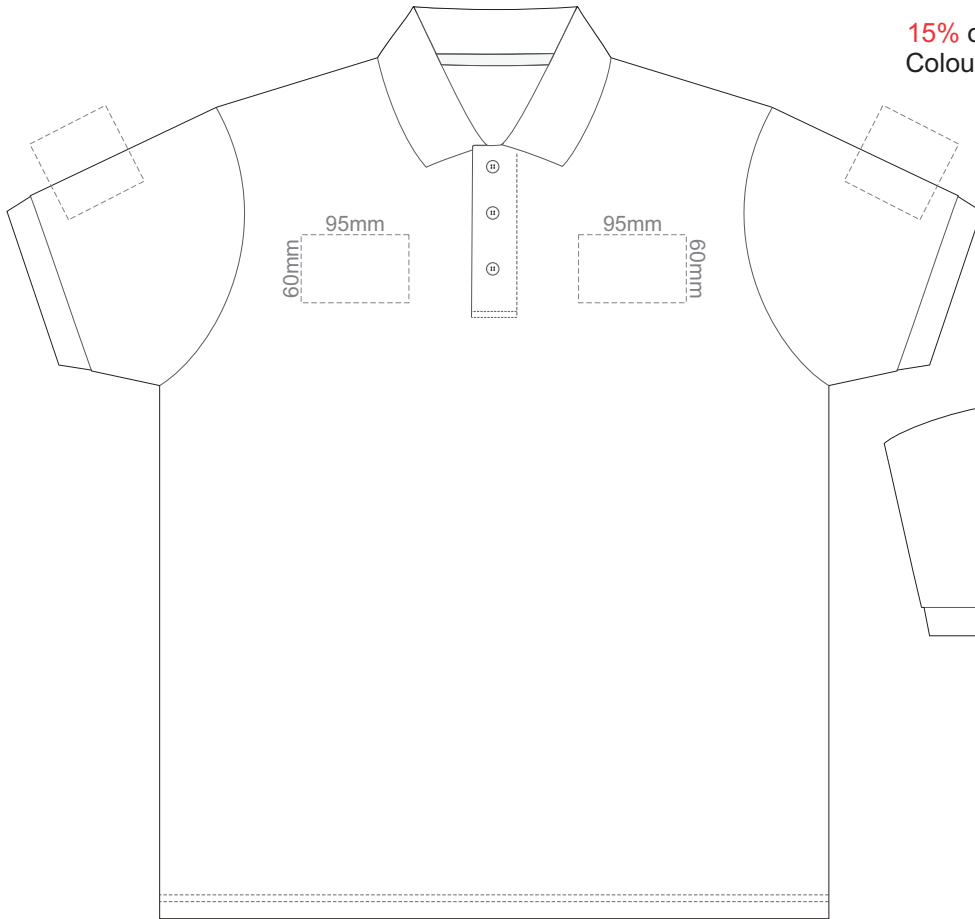

BACK ADULT 5XL

ADULT 5XL

15% of Actual Size
Colourflex Transfer

FRONT ADULT SMALL

BACK ADULT SMALL

Print area 280x200mm can be rotated to best suit.

ADULT SMALL

15% of Actual Size
Colourflex Transfer

FRONT ADULT MEDIUM

BACK ADULT MEDIUM

Print area 280x200mm can be rotated to best suit.

ADULT MEDIUM

15% of Actual Size
Colourflex Transfer

FRONT ADULT LARGE

BACK ADULT LARGE

Print area 280x200mm can be rotated to best suit.

ADULT LARGE

15% of Actual Size
Colourflex Transfer

FRONT ADULT XL

BACK ADULT XL

Print area 280x200mm can be rotated to best suit.

ADULT XL

15% of Actual Size
Colourflex Transfer

FRONT ADULT XXL