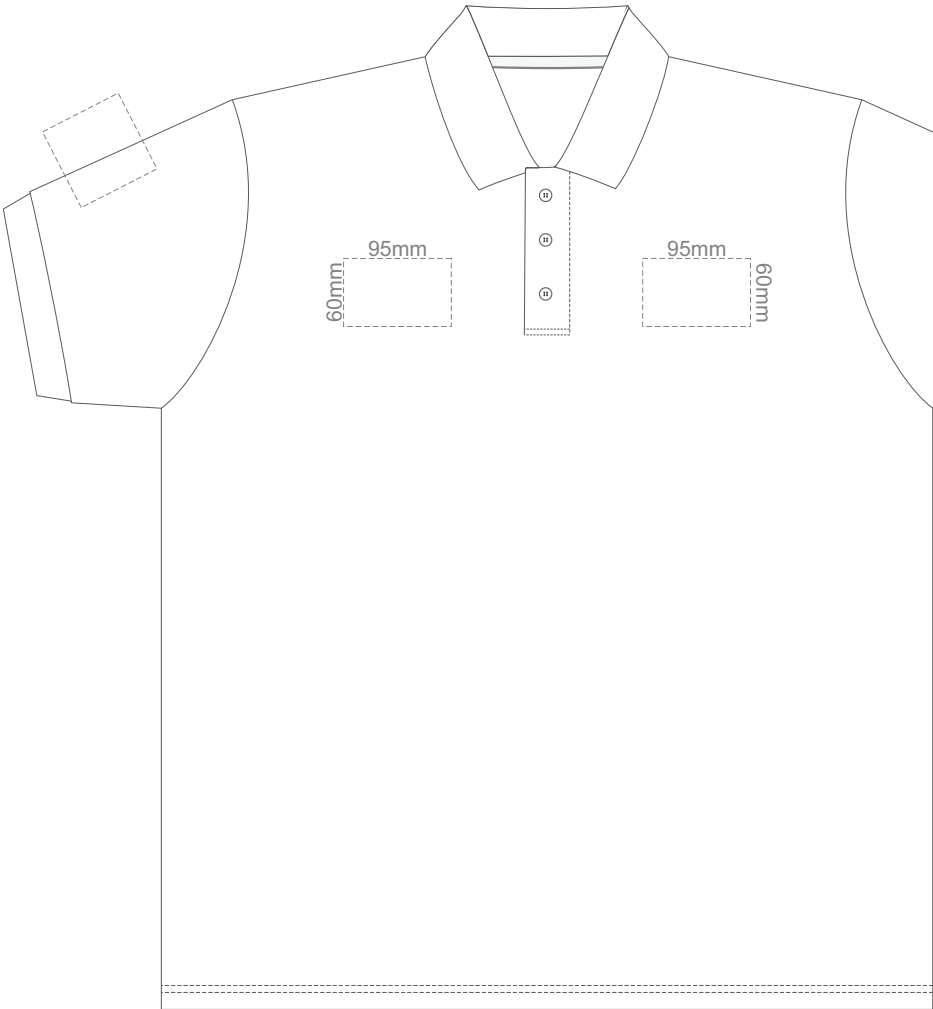

15% of Actual Size
Screen Print

FRONT ADULT LARGE

BACK ADULT LARGE

ADULT LARGE

15% of Actual Size
Screen Print

FRONT ADULT XL

BACK ADULT XL

ADULT XL

15% of Actual Size
Screen Print

FRONT ADULT XXL

BACK ADULT XXL

ADULT XXL

FRONT ADULT 3XL

15% of Actual Size
Screen Print

BACK ADULT 3XL

ADULT 3XL

15% of Actual Size
Screen Print

FRONT ADULT 4XL

BACK ADULT 4XL

ADULT 4XL

15% of Actual Size
Screen Print

FRONT ADULT 5XL

ADULT 5XL

15% of Actual Size
Screen Print

BACK ADULT 5XL

ADULT 5XL

15% of Actual Size
Colourflex Transfer

FRONT ADULT SMALL

BACK ADULT SMALL

Print area 280x200mm can be rotated to best suit.

ADULT SMALL

15% of Actual Size
Colourflex Transfer