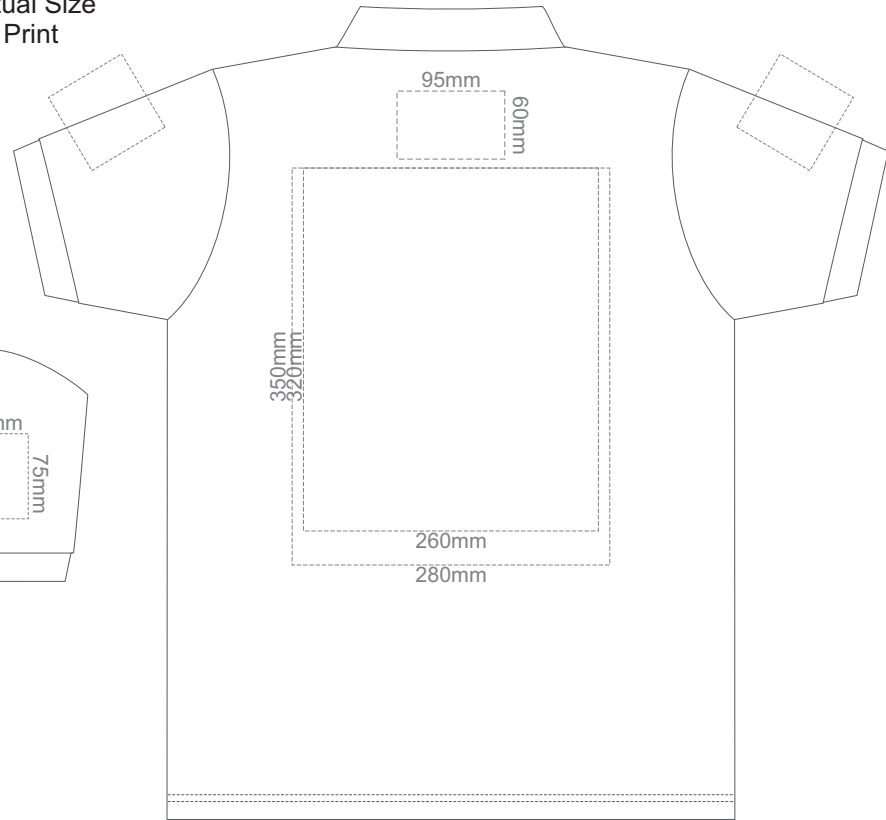

15% of Actual Size
Screen Print

FRONT ADULT SMALL

BACK ADULT SMALL

ADULT SMALL

15% of Actual Size
Screen Print

FRONT ADULT MEDIUM

BACK ADULT MEDIUM

ADULT MEDIUM

15% of Actual Size
Screen Print

FRONT ADULT LARGE

BACK ADULT LARGE

ADULT LARGE

15% of Actual Size
Screen Print

FRONT ADULT XL

BACK ADULT XL

ADULT XL

BACK ADULT 5XL

ADULT 5XL

15% of Actual Size
Colourflex Transfer

FRONT ADULT SMALL

BACK ADULT SMALL

Print area 280x200mm can be rotated to best suit.

ADULT SMALL

15% of Actual Size
Colourflex Transfer

ADULT LARGE

15% of Actual Size
Colourflex Transfer

FRONT ADULT XL

BACK ADULT XL

Print area 280x200mm can be rotated to best suit.

ADULT XL

15% of Actual Size
Colourflex Transfer

FRONT ADULT XXL