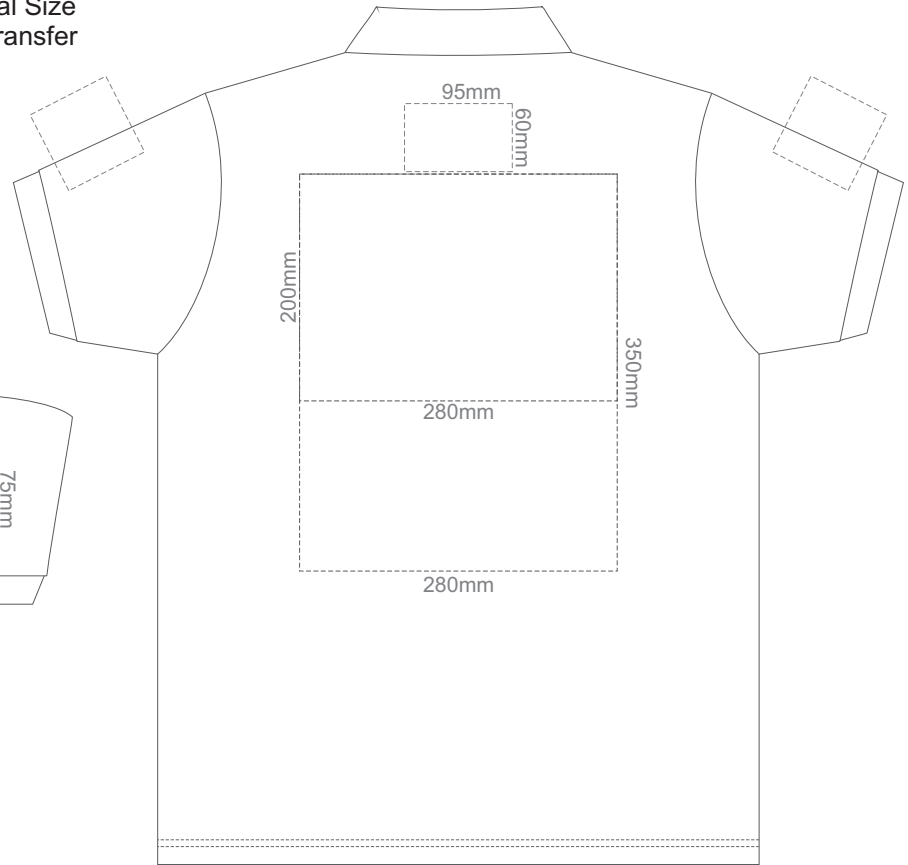

BACK ADULT 5XL

ADULT 5XL

15% of Actual Size
Colourflex Transfer

FRONT ADULT SMALL

BACK ADULT SMALL

Print area 280x200mm can be rotated to best suit.

ADULT SMALL

15% of Actual Size
Colourflex Transfer

FRONT ADULT MEDIUM

BACK ADULT MEDIUM

Print area 280x200mm can be rotated to best suit.

ADULT MEDIUM

15% of Actual Size
Colourflex Transfer

FRONT ADULT LARGE

BACK ADULT LARGE

Print area 280x200mm can be rotated to best suit.

ADULT LARGE

15% of Actual Size
Colourflex Transfer

FRONT ADULT XL

BACK ADULT XL

Print area 280x200mm can be rotated to best suit.

ADULT XL

15% of Actual Size
Colourflex Transfer

FRONT ADULT XXL

15% of Actual Size
Colourflex Transfer

BACK ADULT 5XL

Print area 280x200mm can be rotated to best suit.

ADULT 5XL

15% of Actual Size
Embroidery

FRONT ADULT SMALL

BACK ADULT SMALL

ADULT SMALL