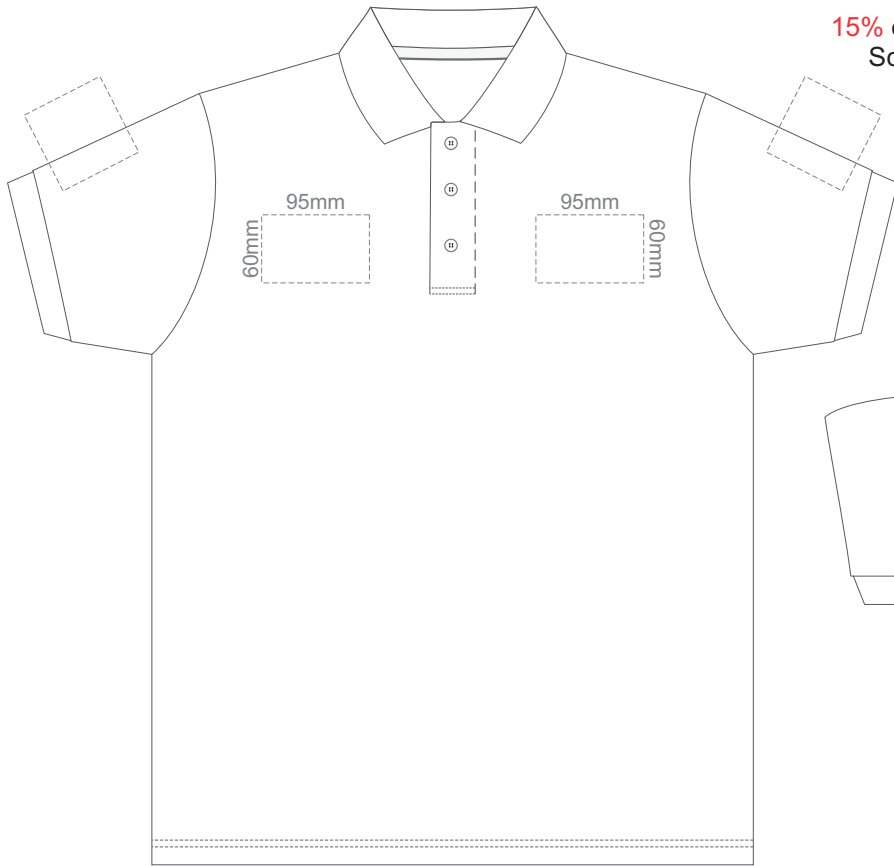

15% of Actual Size
Screen Print

FRONT ADULT SMALL

BACK ADULT SMALL

ADULT SMALL

15% of Actual Size
Screen Print

FRONT ADULT MEDIUM

BACK ADULT MEDIUM

ADULT MEDIUM

15% of Actual Size
Screen Print

FRONT ADULT LARGE

BACK ADULT LARGE

ADULT LARGE

15% of Actual Size
Screen Print

FRONT ADULT XL

BACK ADULT XL

ADULT XL

BACK ADULT 5XL

ADULT 5XL

15% of Actual Size
Colourflex Transfer

FRONT ADULT SMALL

BACK ADULT SMALL

Print area 280x200mm can be rotated to best suit.

ADULT SMALL

15% of Actual Size
Colourflex Transfer

FRONT ADULT MEDIUM

BACK ADULT MEDIUM

Print area 280x200mm can be rotated to best suit.

ADULT MEDIUM

15% of Actual Size
Colourflex Transfer

FRONT ADULT LARGE

BACK ADULT LARGE

Print area 280x200mm can be rotated to best suit.