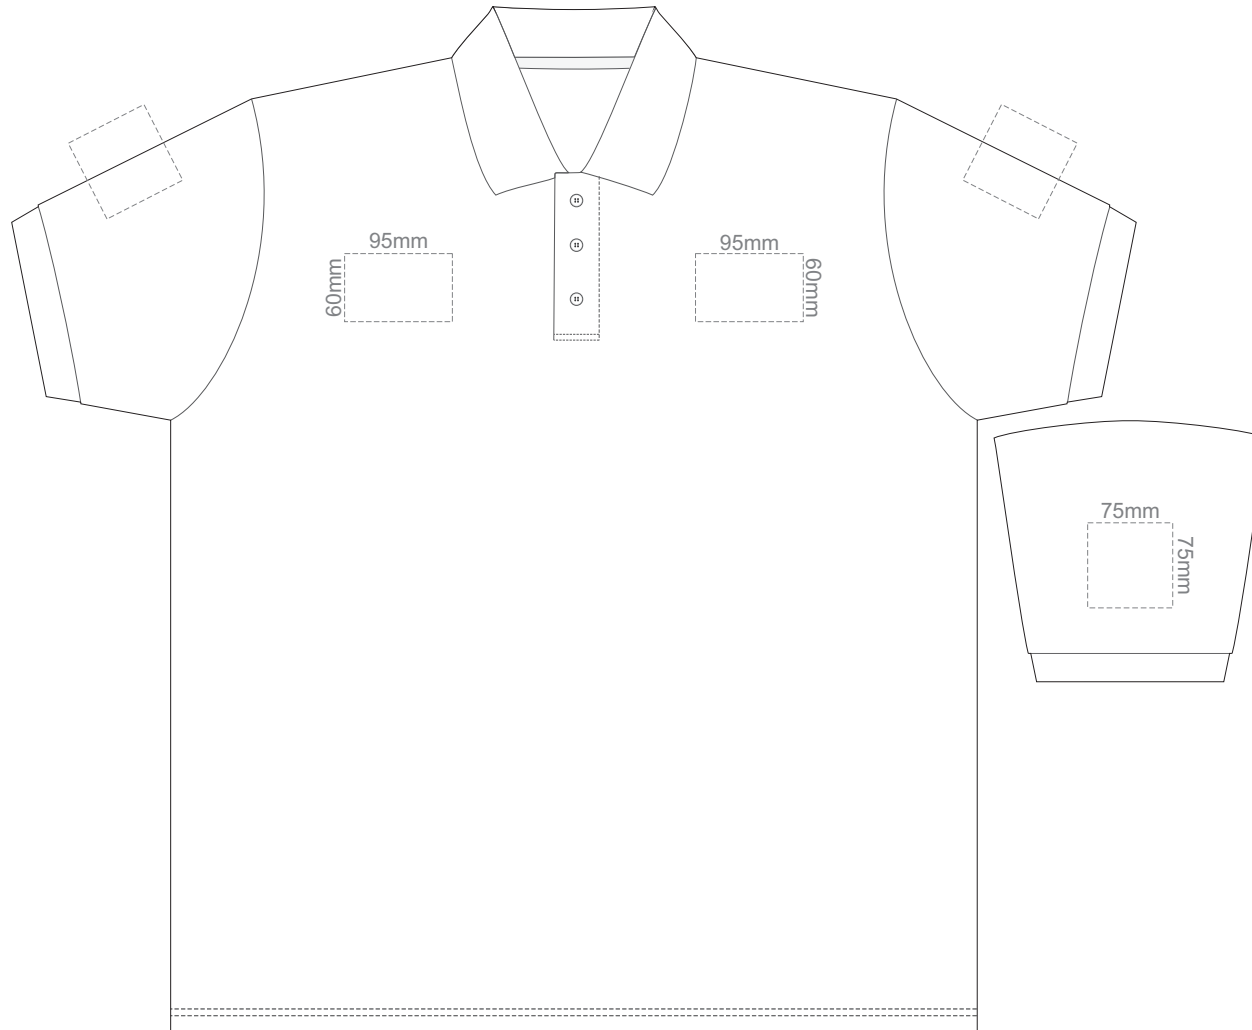

15% of Actual Size
Colourflex Transfer

FRONT ADULT 4XL

BACK ADULT 4XL

Print area 280x200mm can be rotated to best suit.

ADULT 4XL

15% of Actual Size
Colourflex Transfer

FRONT ADULT 5XL

ADULT 5XL

15% of Actual Size
Colourflex Transfer

BACK ADULT 5XL

Print area 280x200mm can be rotated to best suit.

ADULT 5XL

15% of Actual Size
Embroidery

FRONT ADULT SMALL

BACK ADULT SMALL

ADULT SMALL