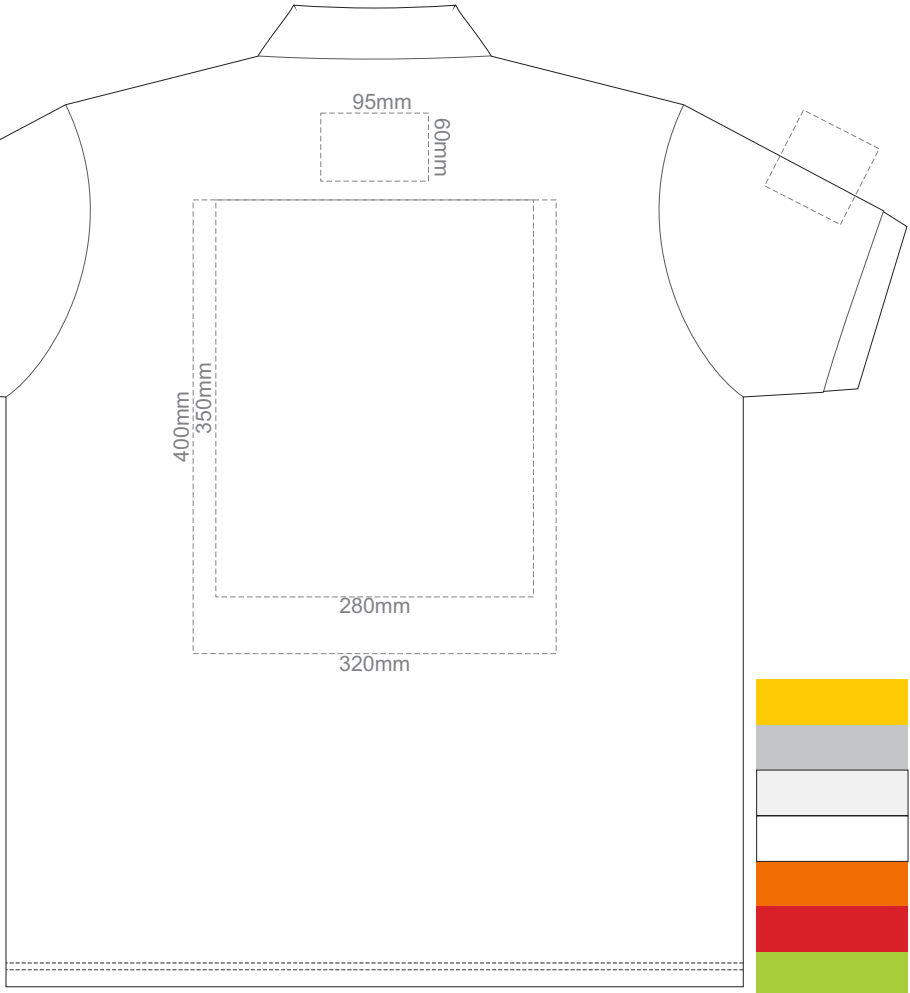

15% of Actual Size
Screen Print

FRONT ADULT LARGE

BACK ADULT LARGE

ADULT LARGE

15% of Actual Size
Screen Print

FRONT ADULT XL

BACK ADULT XL

ADULT XL

15% of Actual Size
Screen Print

FRONT ADULT XXL

BACK ADULT XXL

ADULT XXL

FRONT ADULT 3XL

15% of Actual Size
Screen Print

BACK ADULT 3XL

ADULT 3XL

15% of Actual Size
Screen Print

FRONT ADULT 4XL

BACK ADULT 4XL

ADULT 4XL

15% of Actual Size
Screen Print

FRONT ADULT 5XL

ADULT 5XL

15% of Actual Size
Screen Print

BACK ADULT 5XL

ADULT 5XL

15% of Actual Size
Colourflex Transfer

FRONT ADULT SMALL

BACK ADULT SMALL

Print area 280x200mm can be rotated to best suit.

ADULT SMALL

15% of Actual Size
Colourflex Transfer