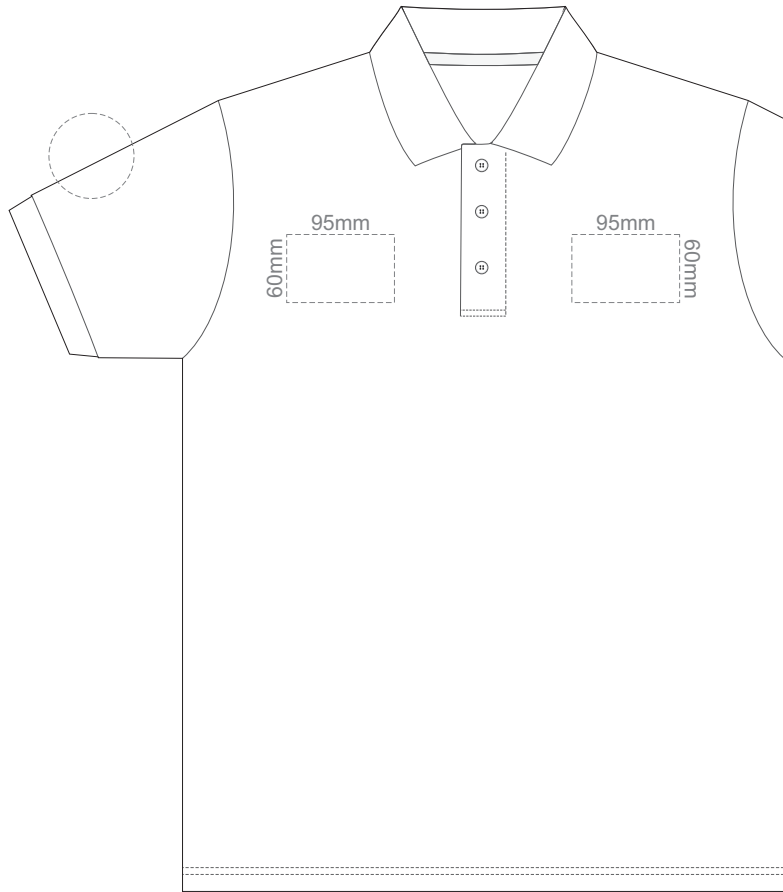

15% of Actual Size
Colourflex Transfer

BACK ADULT 5XL

Print area 280x200mm can be rotated to best suit.

ADULT 5XL

15% of Actual Size
Embroidery

FRONT ADULT SMALL

BACK ADULT SMALL

ADULT SMALL

15% of Actual Size
Embroidery

FRONT ADULT MEDIUM

BACK ADULT MEDIUM

ADULT MEDIUM

15% of Actual Size
Embroidery

FRONT ADULT LARGE

BACK ADULT LARGE

ADULT LARGE

15% of Actual Size
Embroidery

FRONT ADULT XL

BACK ADULT XL

ADULT XL

15% of Actual Size
Embroidery

FRONT ADULT XXL

BACK ADULT XXL

ADULT XXL