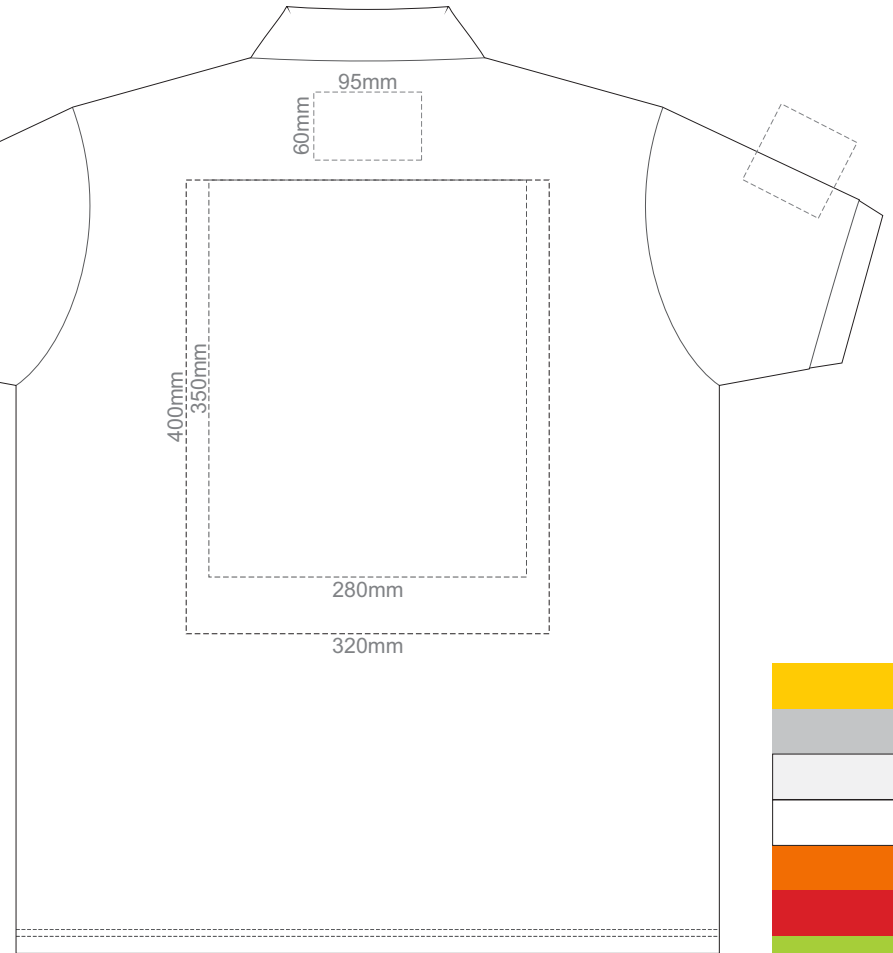

15% of Actual Size
Screen Print

FRONT ADULT SMALL

BACK ADULT SMALL

ADULT SMALL

15% of Actual Size
Screen Print

FRONT ADULT MEDIUM

BACK ADULT MEDIUM

ADULT MEDIUM

15% of Actual Size
Screen Print

FRONT ADULT LARGE

BACK ADULT LARGE

ADULT LARGE

15% of Actual Size
Screen Print

FRONT ADULT XL

BACK ADULT XL

ADULT XL

15% of Actual Size
Screen Print

FRONT ADULT XXL

BACK ADULT XXL

ADULT XXL

FRONT ADULT 3XL

15% of Actual Size
Screen Print

BACK ADULT 3XL

ADULT 3XL

BACK ADULT 5XL

ADULT 5XL

15% of Actual Size
Colourflex Transfer

FRONT ADULT SMALL

BACK ADULT SMALL

Print area 280x200mm can be rotated to best suit.

ADULT SMALL

15% of Actual Size
Colourflex Transfer