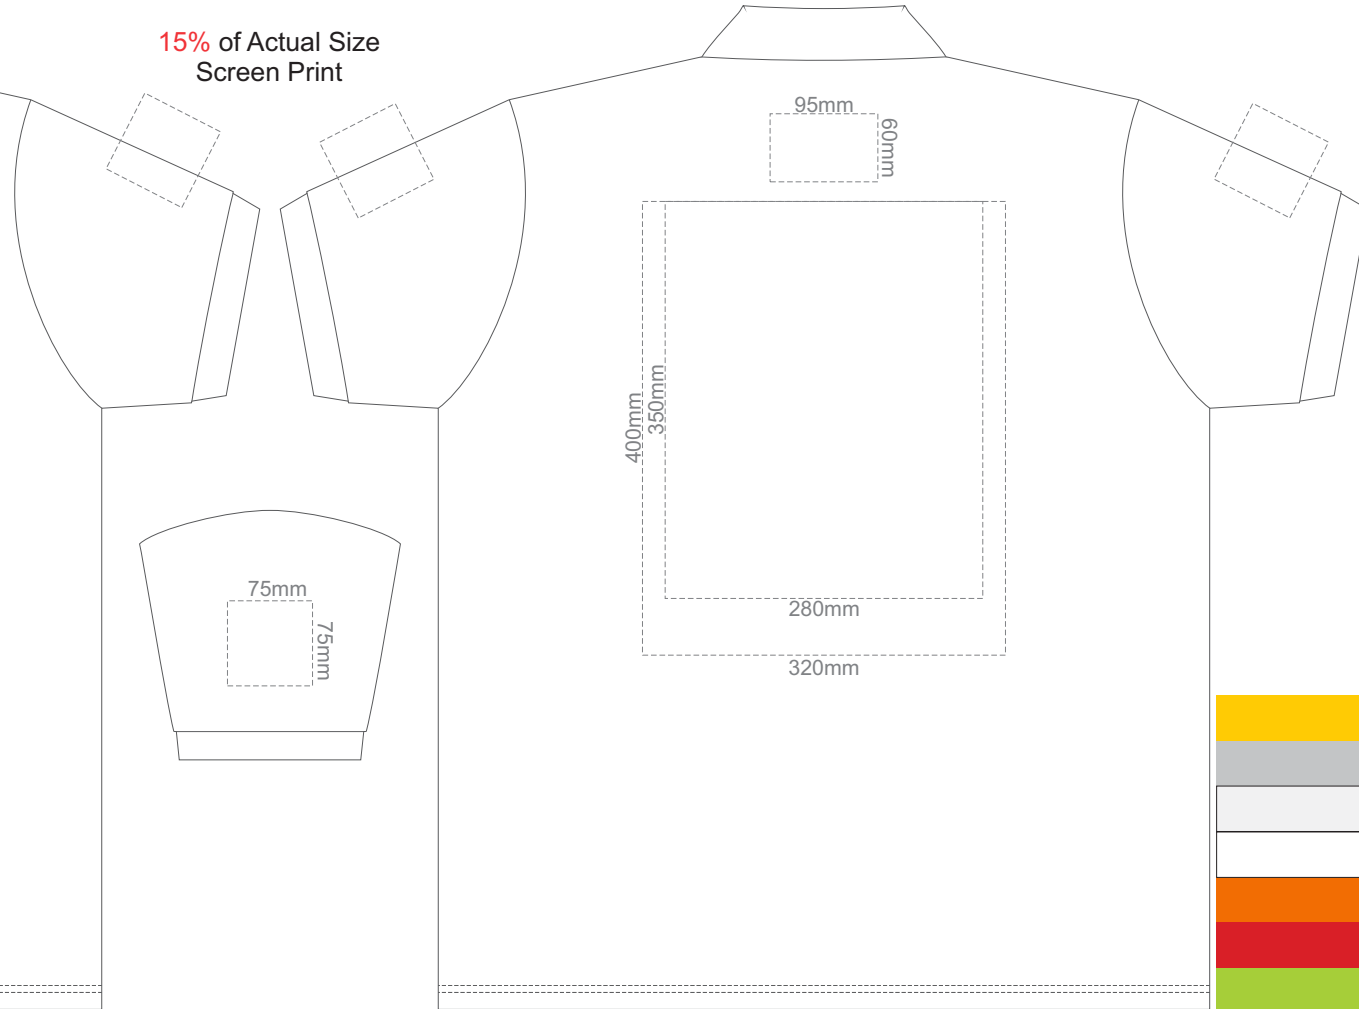

BACK ADULT 4XL