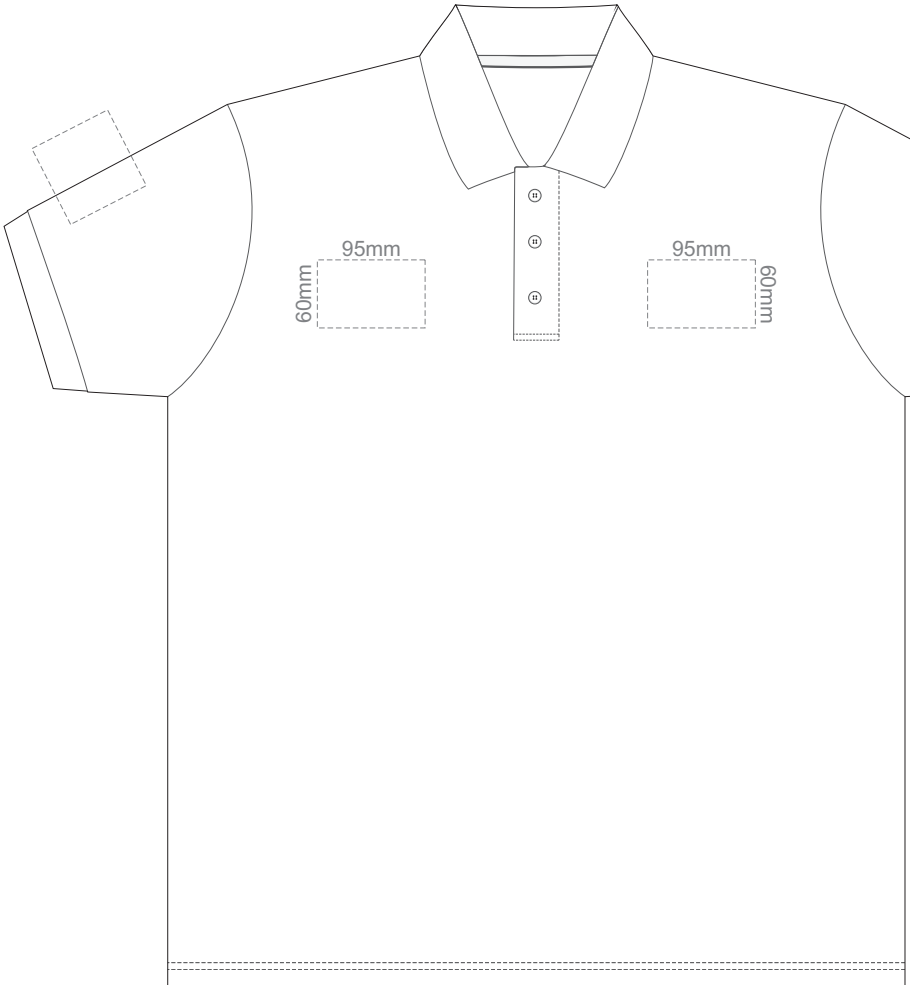

15% of Actual Size
Colourflex Transfer

FRONT ADULT 3XL