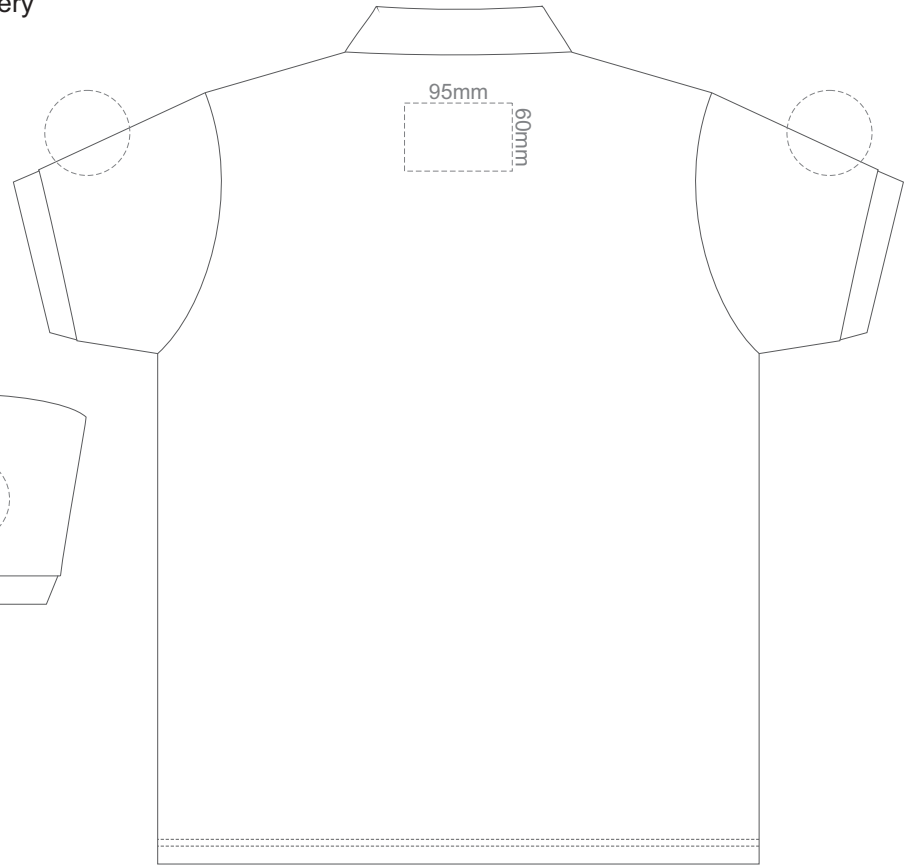

BACK ADULT MEDIUM