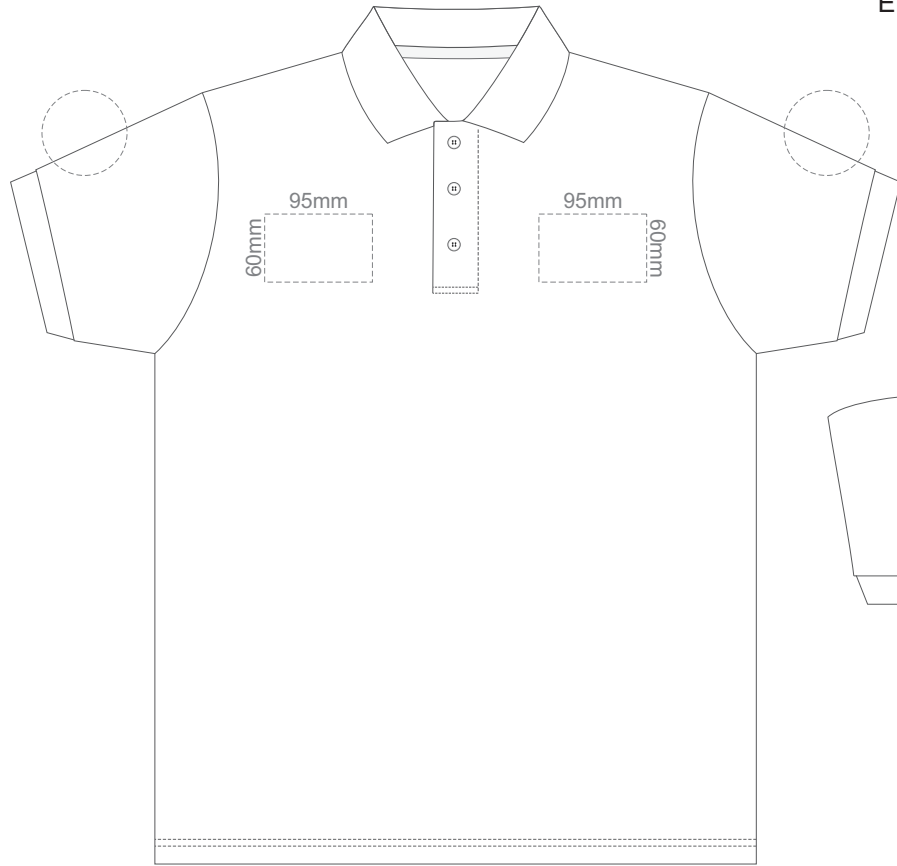

15% of Actual Size
Embroidery

FRONT ADULT MEDIUM