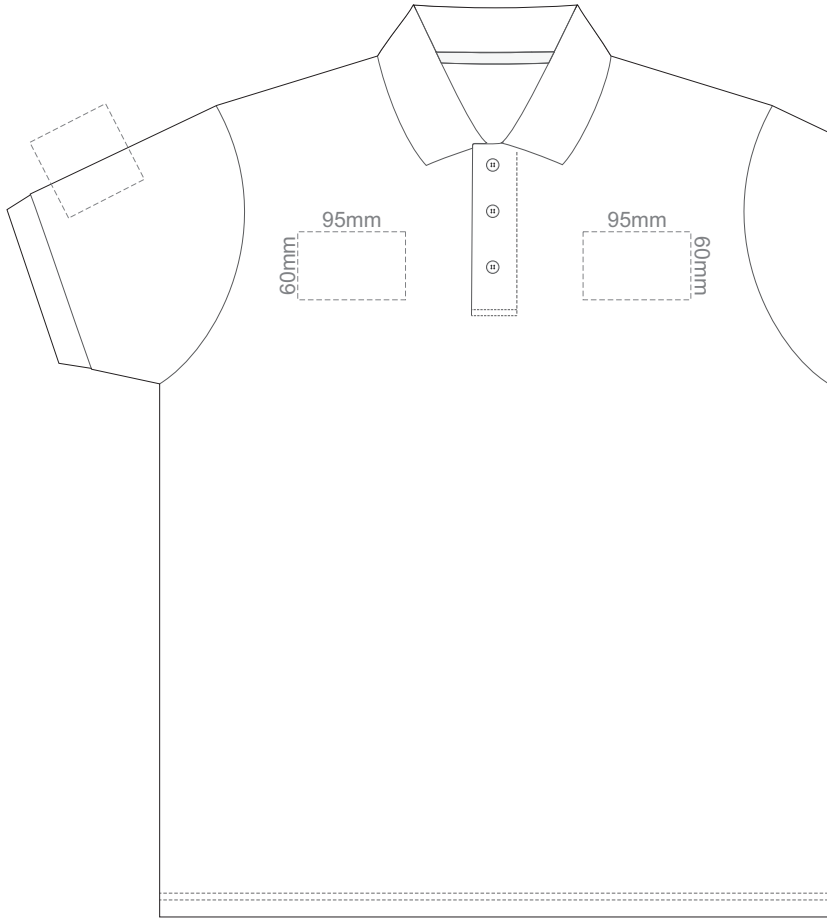

15% of Actual Size
Screen Print

FRONT ADULT SMALL

BACK ADULT SMALL

ADULT SMALL

15% of Actual Size
Screen Print

FRONT ADULT MEDIUM

BACK ADULT MEDIUM

ADULT MEDIUM

15% of Actual Size
Screen Print

FRONT ADULT LARGE

BACK ADULT LARGE

ADULT LARGE

15% of Actual Size
Screen Print

FRONT ADULT XL

BACK ADULT XL

ADULT XL

15% of Actual Size
Screen Print

FRONT ADULT XXL

BACK ADULT XXL

ADULT XXL

FRONT ADULT 3XL

15% of Actual Size
Screen Print

BACK ADULT 3XL

ADULT 3XL

BACK ADULT 5XL

ADULT 5XL

15% of Actual Size
Colourflex Transfer

FRONT ADULT SMALL

BACK ADULT SMALL

Print area 280x200mm can be rotated to best suit.

ADULT SMALL

15% of Actual Size
Colourflex Transfer