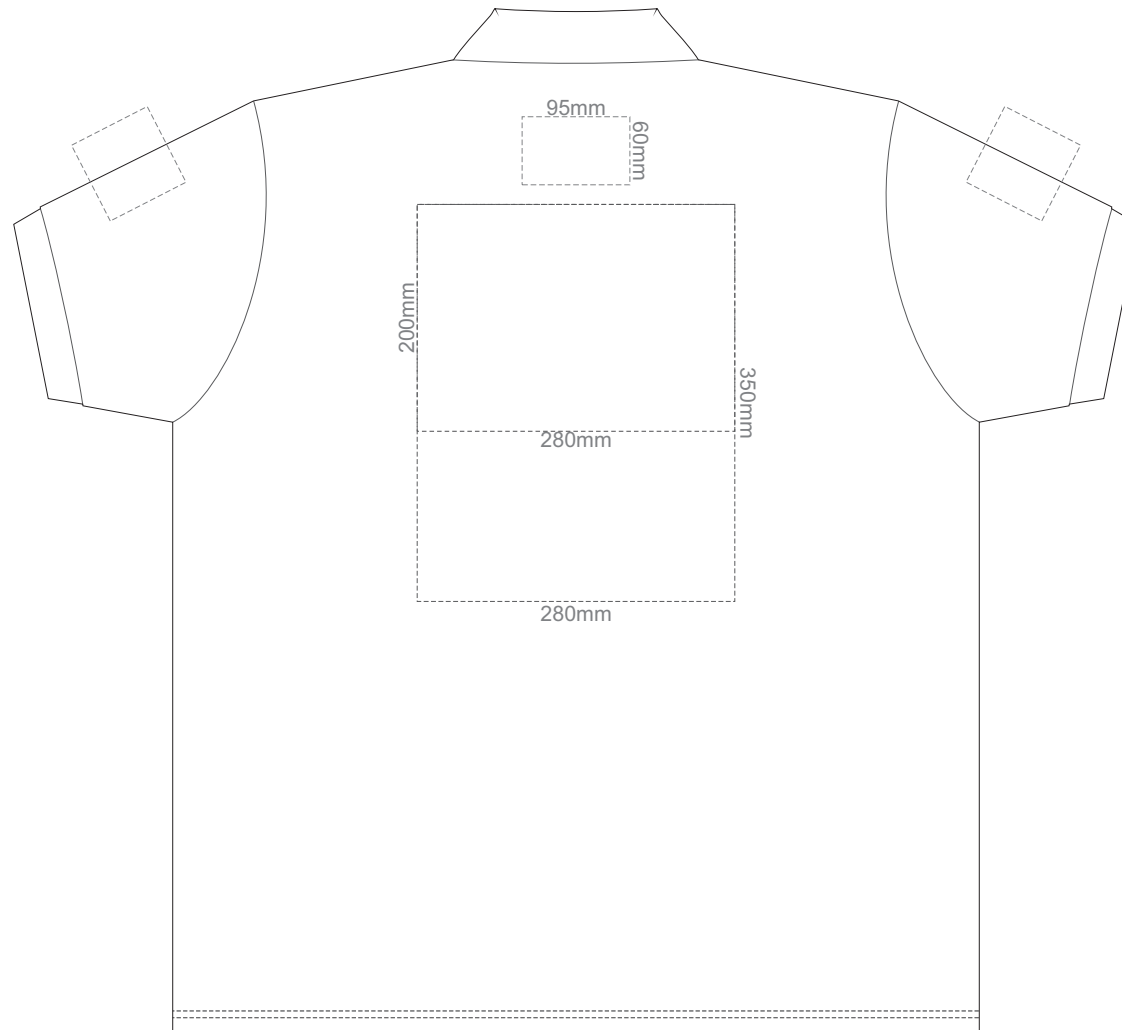

BACK ADULT XXL

Print area 280x200mm can be rotated to best suit.

ADULT XXL

15% of Actual Size
Colourflex Transfer

FRONT ADULT 3XL

BACK ADULT 3XL

Print area 280x200mm can be rotated to best suit.

ADULT 3XL

15% of Actual Size
Colourflex Transfer

FRONT ADULT 4XL

BACK ADULT 4XL

Print area 280x200mm can be rotated to best suit.

ADULT 4XL

15% of Actual Size
Colourflex Transfer

FRONT ADULT 5XL

ADULT 5XL

15% of Actual Size
Colourflex Transfer

BACK ADULT 5XL

Print area 280x200mm can be rotated to best suit.

ADULT 5XL

15% of Actual Size
Embroidery

FRONT ADULT SMALL

BACK ADULT SMALL

ADULT SMALL