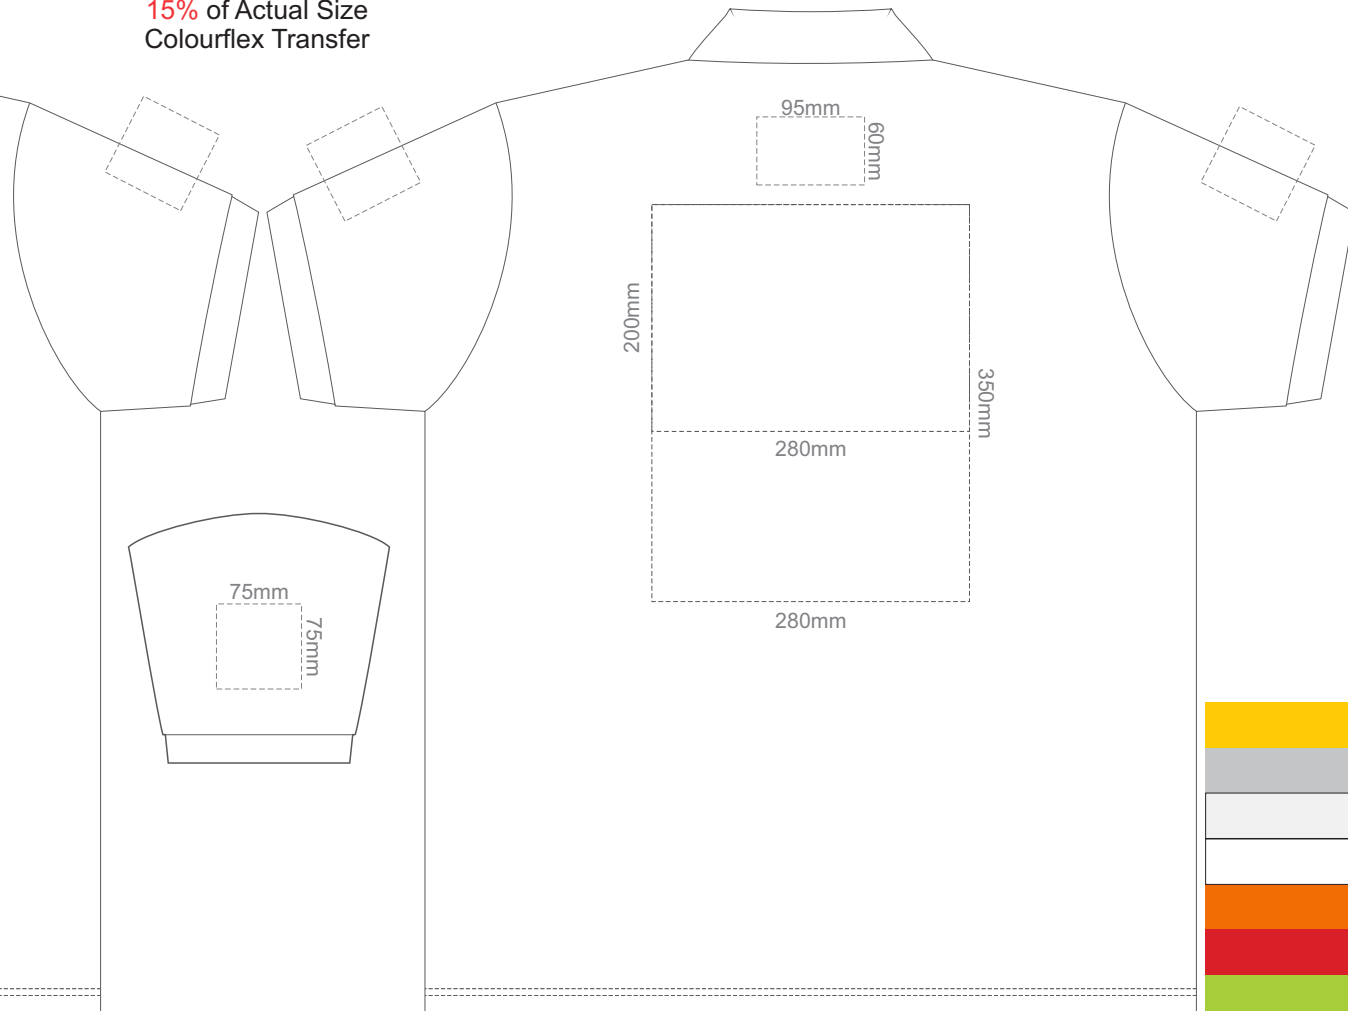

ADULT LARGE

15% of Actual Size
Colourflex Transfer

FRONT ADULT XL

BACK ADULT XL

Print area 280x200mm can be rotated to best suit.

ADULT XL

15% of Actual Size
Colourflex Transfer

FRONT ADULT XXL

BACK ADULT XXL

Print area 280x200mm can be rotated to best suit.

ADULT XXL

15% of Actual Size
Colourflex Transfer

FRONT ADULT 3XL

BACK ADULT 3XL

Print area 280x200mm can be rotated to best suit.

ADULT 3XL

15% of Actual Size
Colourflex Transfer

FRONT ADULT 4XL

BACK ADULT 4XL

Print area 280x200mm can be rotated to best suit.

ADULT 4XL

15% of Actual Size
Colourflex Transfer

FRONT ADULT 5XL

ADULT 5XL

15% of Actual Size
Colourflex Transfer

BACK ADULT 5XL

Print area 280x200mm can be rotated to best suit.

ADULT 5XL

15% of Actual Size
Embroidery

FRONT ADULT SMALL

BACK ADULT SMALL

ADULT SMALL