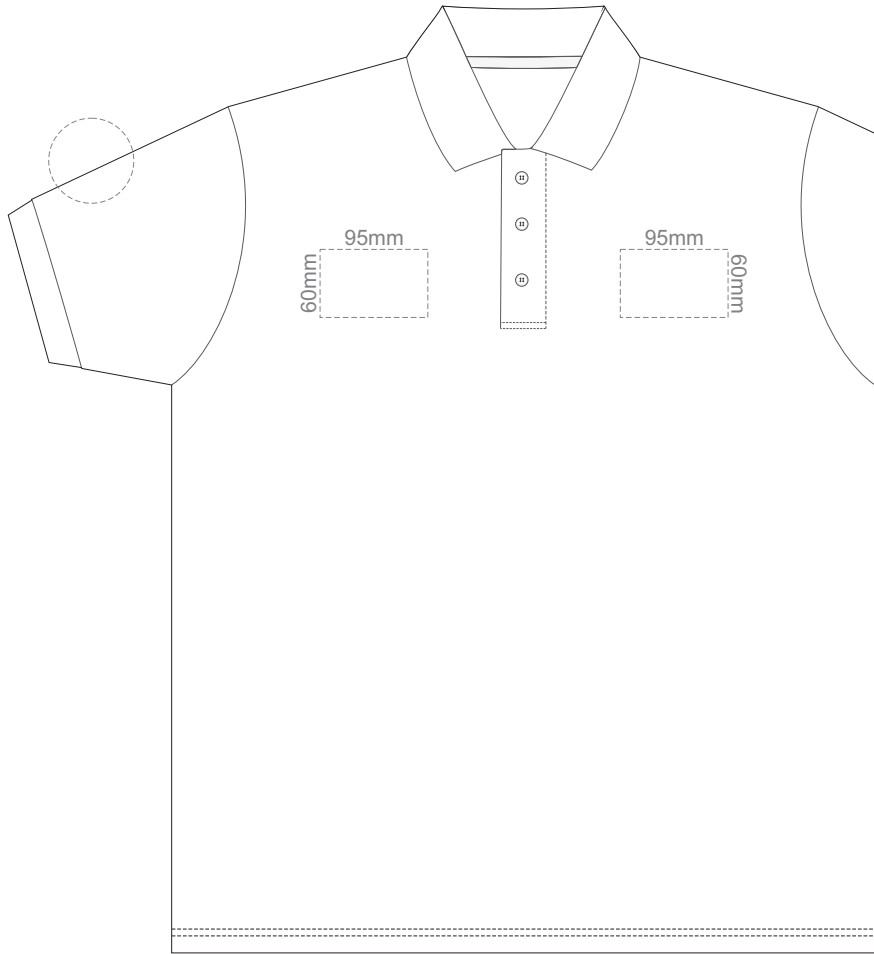

15% of Actual Size
Colourflex Transfer

BACK ADULT 5XL

Print area 280x200mm can be rotated to best suit.

ADULT 5XL

15% of Actual Size
Embroidery

FRONT ADULT SMALL

BACK ADULT SMALL

ADULT SMALL

15% of Actual Size
Embroidery

FRONT ADULT MEDIUM

BACK ADULT MEDIUM

ADULT MEDIUM

15% of Actual Size
Embroidery

FRONT ADULT LARGE

BACK ADULT LARGE

ADULT LARGE

15% of Actual Size
Embroidery

FRONT ADULT XL

BACK ADULT XL

ADULT XL

15% of Actual Size
Embroidery

FRONT ADULT XXL

BACK ADULT XXL

ADULT XXL

15% of Actual Size
Embroidery

FRONT ADULT 3XL

BACK ADULT 3XL

ADULT 3XL

15% of Actual Size
Embroidery

FRONT ADULT 4XL

BACK ADULT 4XL

ADULT 4XL