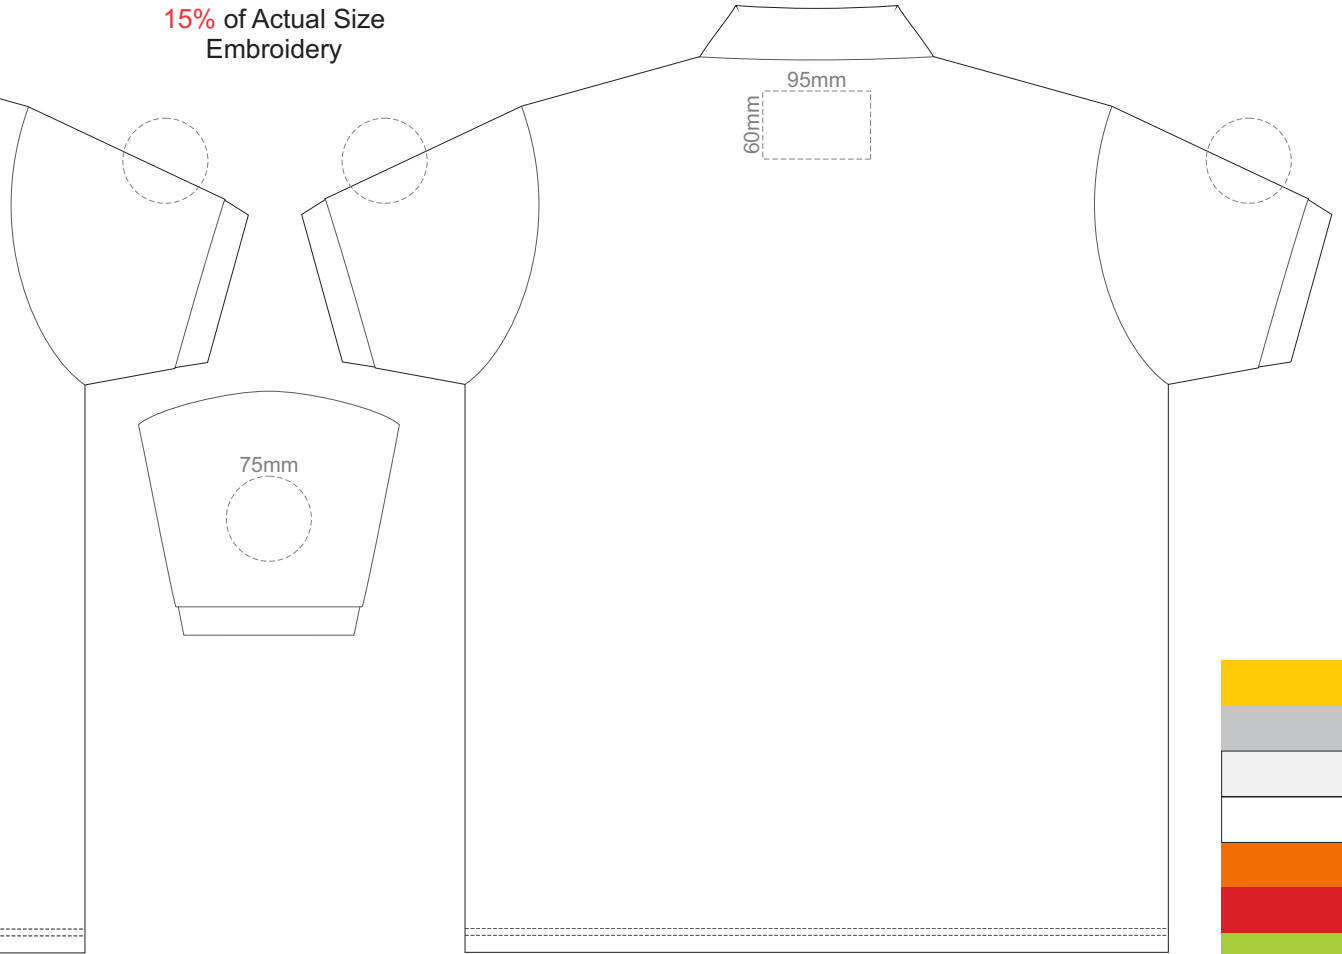

BACK ADULT 5XL

ADULT 5XL

15% of Actual Size
Colourflex Transfer

FRONT ADULT SMALL

BACK ADULT SMALL

Print area 280x200mm can be rotated to best suit.

ADULT SMALL

15% of Actual Size
Colourflex Transfer

15% of Actual Size
Colourflex Transfer

FRONT ADULT 4XL

BACK ADULT 4XL

Print area 280x200mm can be rotated to best suit.

ADULT 4XL

15% of Actual Size
Colourflex Transfer

FRONT ADULT 5XL

ADULT 5XL

15% of Actual Size
Colourflex Transfer

BACK ADULT 5XL

Print area 280x200mm can be rotated to best suit.

ADULT 5XL

15% of Actual Size
Embroidery

FRONT ADULT SMALL

BACK ADULT SMALL

ADULT SMALL

15% of Actual Size
Embroidery

FRONT ADULT XL

BACK ADULT XL

ADULT XL

15% of Actual Size
Embroidery

FRONT ADULT XXL

BACK ADULT XXL

ADULT XXL