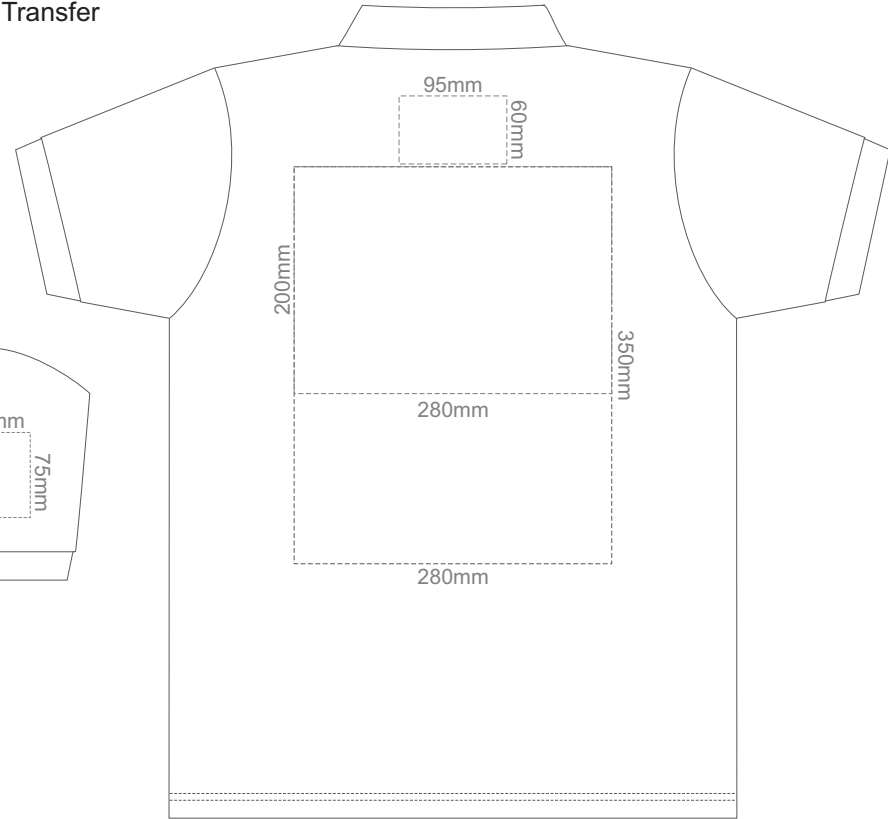

15% of Actual Size
Screen Print

FRONT ADULT 4XL

BACK ADULT 4XL

ADULT 4XL

15% of Actual Size
Screen Print

FRONT ADULT 5XL

ADULT 5XL

15% of Actual Size
Screen Print

BACK ADULT 5XL

ADULT 5XL

15% of Actual Size
Colourflex Transfer

FRONT ADULT SMALL

BACK ADULT SMALL

Print area 280x200mm can be rotated to best suit.

ADULT SMALL

15% of Actual Size
Colourflex Transfer

FRONT ADULT MEDIUM

BACK ADULT MEDIUM

Print area 280x200mm can be rotated to best suit.

ADULT MEDIUM

15% of Actual Size
Colourflex Transfer

FRONT ADULT LARGE

BACK ADULT LARGE

Print area 280x200mm can be rotated to best suit.

ADULT LARGE

15% of Actual Size
Colourflex Transfer

FRONT ADULT XL

BACK ADULT XL

Print area 280x200mm can be rotated to best suit.

ADULT XL

15% of Actual Size
Colourflex Transfer

FRONT ADULT XXL