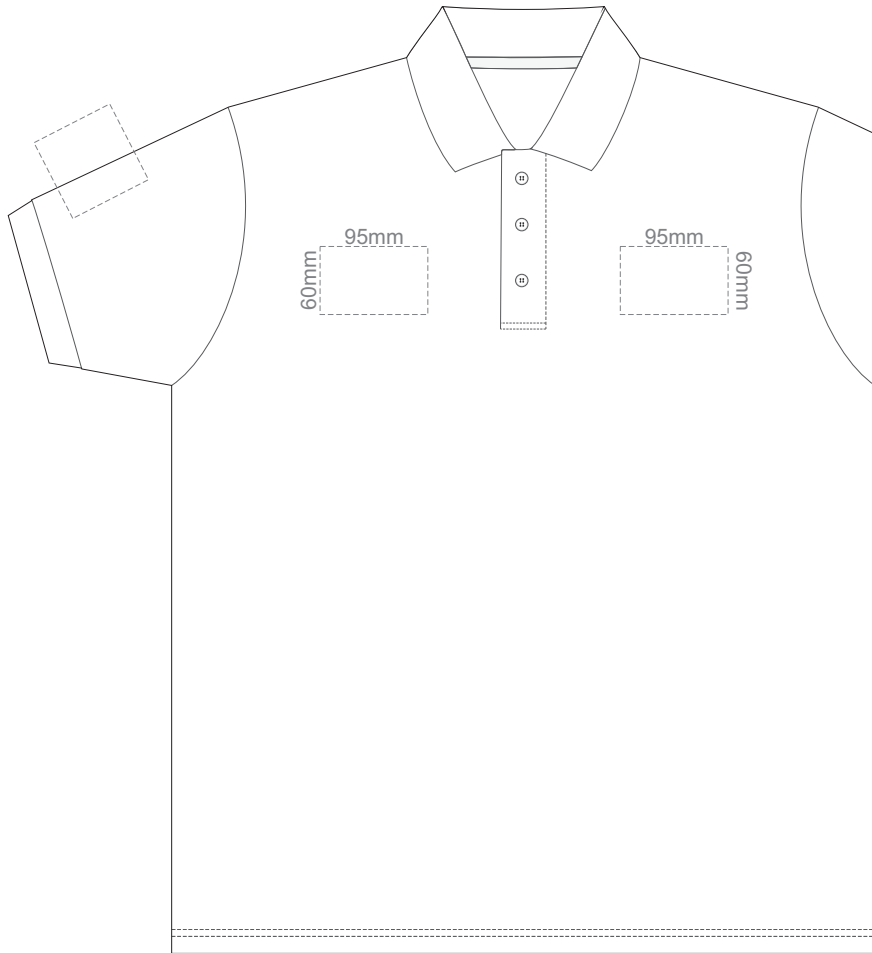

15% of Actual Size
Screen Print

FRONT ADULT SMALL

BACK ADULT SMALL

ADULT SMALL

15% of Actual Size
Screen Print

FRONT ADULT MEDIUM

BACK ADULT MEDIUM

ADULT MEDIUM

15% of Actual Size
Screen Print

FRONT ADULT LARGE

BACK ADULT LARGE

ADULT LARGE

15% of Actual Size
Screen Print

FRONT ADULT XL

BACK ADULT XL

ADULT XL

15% of Actual Size
Screen Print

FRONT ADULT XXL

BACK ADULT XXL

ADULT XXL

FRONT ADULT 3XL

15% of Actual Size
Screen Print

BACK ADULT 3XL

ADULT 3XL

BACK ADULT 5XL

ADULT 5XL

15% of Actual Size
Colourflex Transfer

FRONT ADULT SMALL

BACK ADULT SMALL

Print area 280x200mm can be rotated to best suit.

ADULT SMALL

15% of Actual Size
Colourflex Transfer