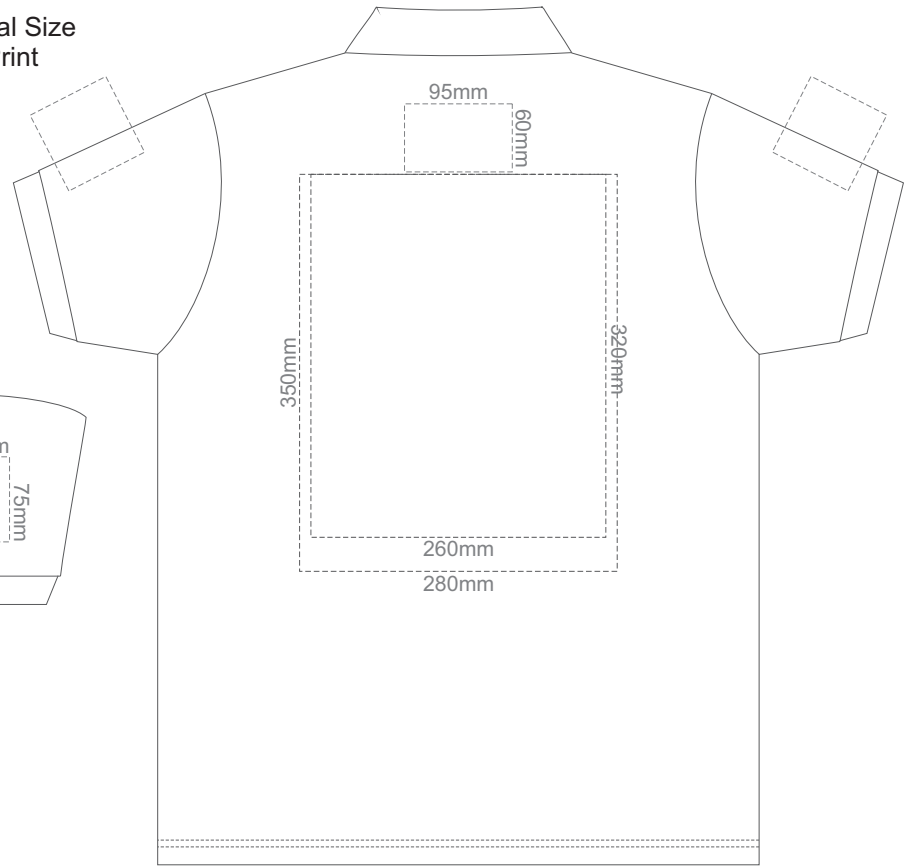

15% of Actual Size
Screen Print

FRONT ADULT SMALL

BACK ADULT SMALL

ADULT SMALL

15% of Actual Size
Screen Print

FRONT ADULT MEDIUM

BACK ADULT MEDIUM

ADULT MEDIUM

15% of Actual Size
Screen Print

FRONT ADULT LARGE

BACK ADULT LARGE

ADULT LARGE

15% of Actual Size
Screen Print

FRONT ADULT XL

BACK ADULT XL

ADULT XL

BACK ADULT 5XL

ADULT 5XL

15% of Actual Size
Colourflex Transfer

FRONT ADULT SMALL

BACK ADULT SMALL

Print area 280x200mm can be rotated to best suit.

ADULT SMALL

15% of Actual Size
Colourflex Transfer

15% of Actual Size
Colourflex Transfer

BACK ADULT 5XL

Print area 280x200mm can be rotated to best suit.

ADULT 5XL

15% of Actual Size
Embroidery

FRONT ADULT SMALL

BACK ADULT SMALL

ADULT SMALL