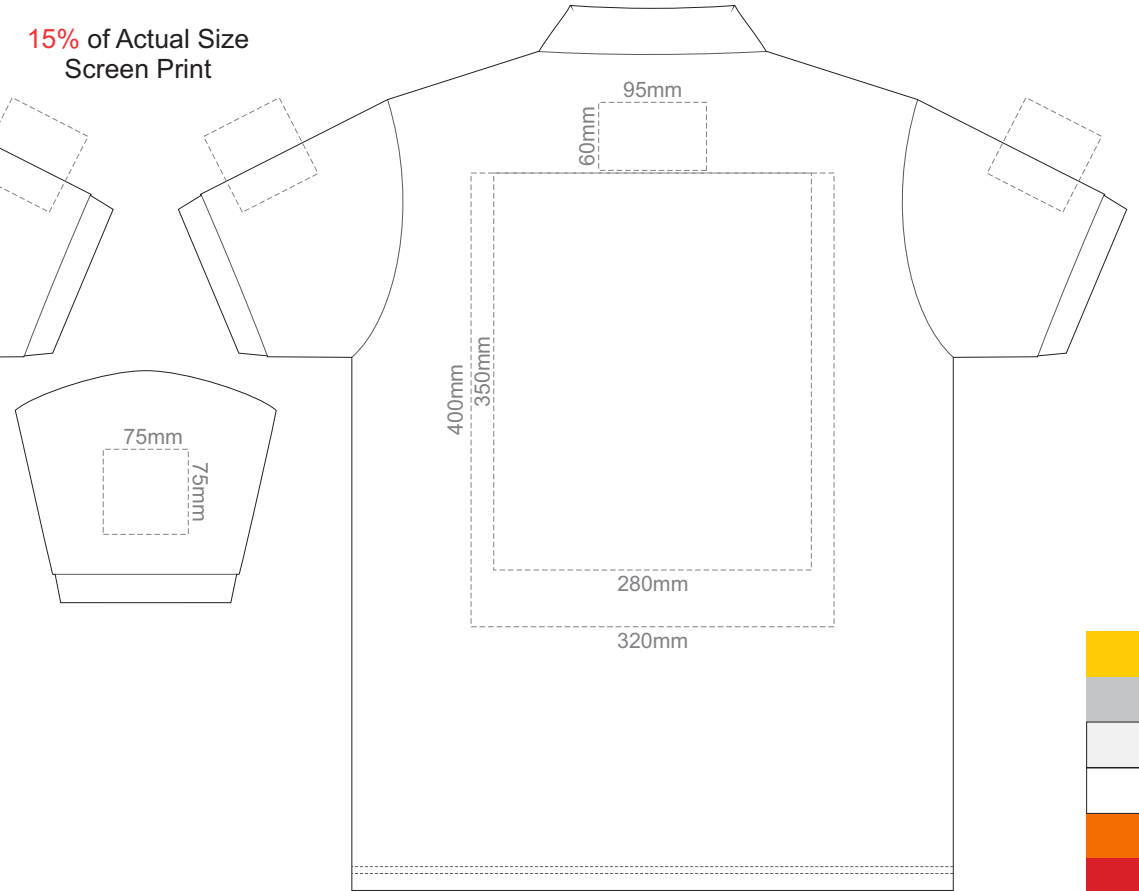

15% of Actual Size
Screen Print

FRONT ADULT SMALL

BACK ADULT SMALL

ADULT SMALL

15% of Actual Size
Screen Print

FRONT ADULT MEDIUM

BACK ADULT MEDIUM

ADULT MEDIUM

15% of Actual Size
Screen Print

FRONT ADULT LARGE

BACK ADULT LARGE

ADULT LARGE

15% of Actual Size
Screen Print

FRONT ADULT XL

BACK ADULT XL

ADULT XL

BACK ADULT 5XL

ADULT 5XL

15% of Actual Size
Colourflex Transfer

FRONT ADULT SMALL

BACK ADULT SMALL

Print area 280x200mm can be rotated to best suit.

ADULT SMALL

15% of Actual Size
Colourflex Transfer

15% of Actual Size
Colourflex Transfer

BACK ADULT 5XL

Print area 280x200mm can be rotated to best suit.

ADULT 5XL

15% of Actual Size
Embroidery

FRONT ADULT SMALL

BACK ADULT SMALL

ADULT SMALL