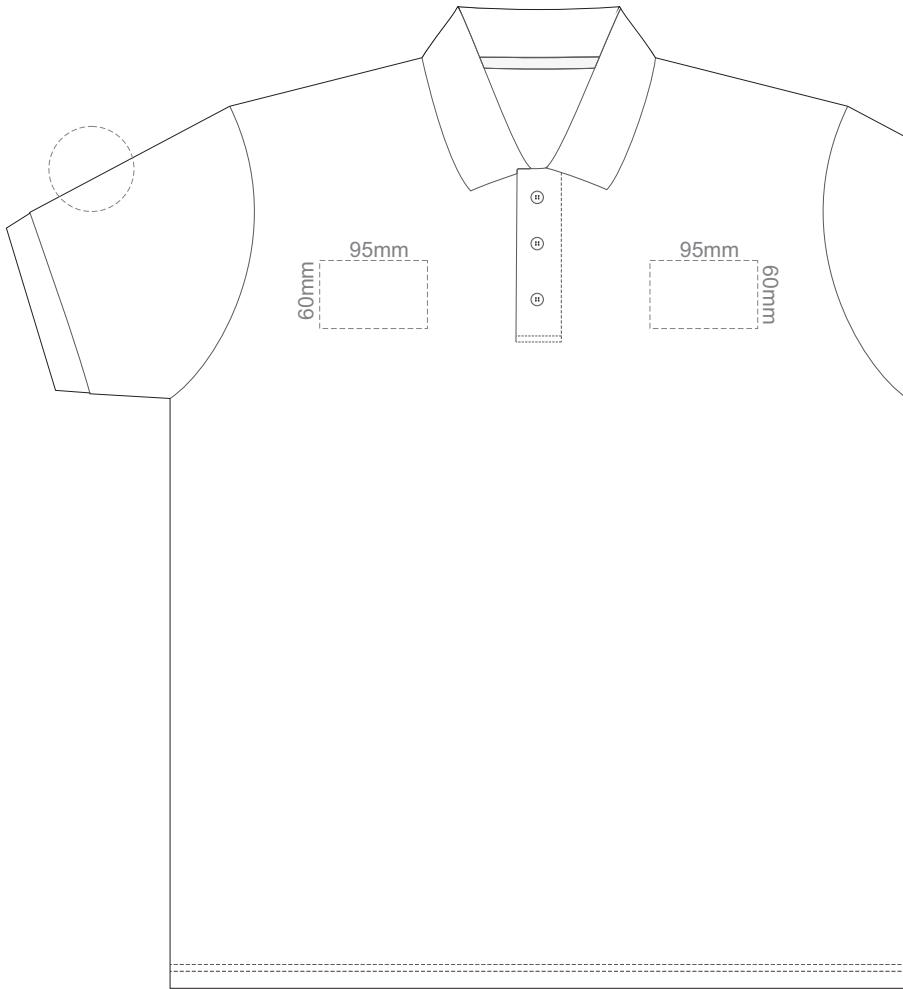

15% of Actual Size
Colourflex Transfer

BACK ADULT 5XL

Print area 280x200mm can be rotated to best suit.

ADULT 5XL

15% of Actual Size
Embroidery

FRONT ADULT SMALL

BACK ADULT SMALL

ADULT SMALL

15% of Actual Size
Embroidery

FRONT ADULT MEDIUM

BACK ADULT MEDIUM

ADULT MEDIUM

15% of Actual Size
Embroidery

FRONT ADULT LARGE

BACK ADULT LARGE

ADULT LARGE

15% of Actual Size
Embroidery

FRONT ADULT XL

BACK ADULT XL

ADULT XL

15% of Actual Size
Embroidery

FRONT ADULT XXL

BACK ADULT XXL

ADULT XXL

15% of Actual Size
Embroidery

FRONT ADULT 3XL

BACK ADULT 3XL

ADULT 3XL

15% of Actual Size
Embroidery

FRONT ADULT 4XL

BACK ADULT 4XL

ADULT 4XL