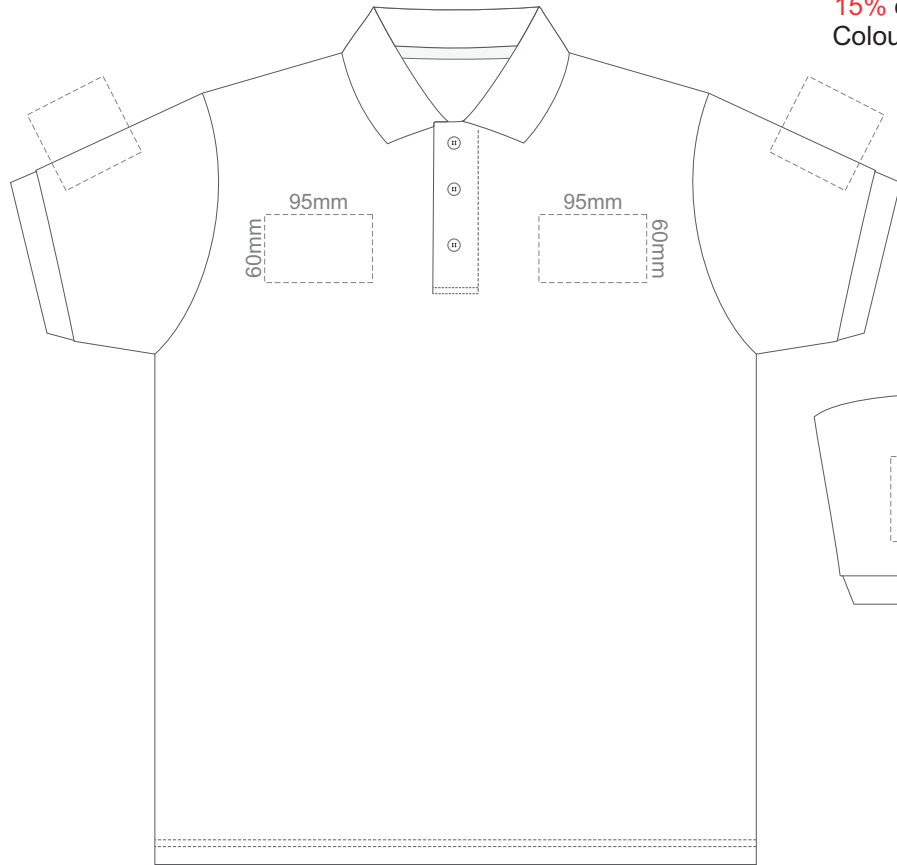

15% of Actual Size
Screen Print

FRONT ADULT 4XL

BACK ADULT 4XL

ADULT 4XL

15% of Actual Size
Screen Print

FRONT ADULT 5XL

ADULT 5XL

15% of Actual Size
Screen Print

BACK ADULT 5XL

ADULT 5XL

15% of Actual Size
Colourflex Transfer

FRONT ADULT SMALL

BACK ADULT SMALL

Print area 280x200mm can be rotated to best suit.

ADULT SMALL

15% of Actual Size
Colourflex Transfer

FRONT ADULT MEDIUM

BACK ADULT MEDIUM

Print area 280x200mm can be rotated to best suit.

ADULT MEDIUM

15% of Actual Size
Colourflex Transfer

FRONT ADULT LARGE

BACK ADULT LARGE

Print area 280x200mm can be rotated to best suit.