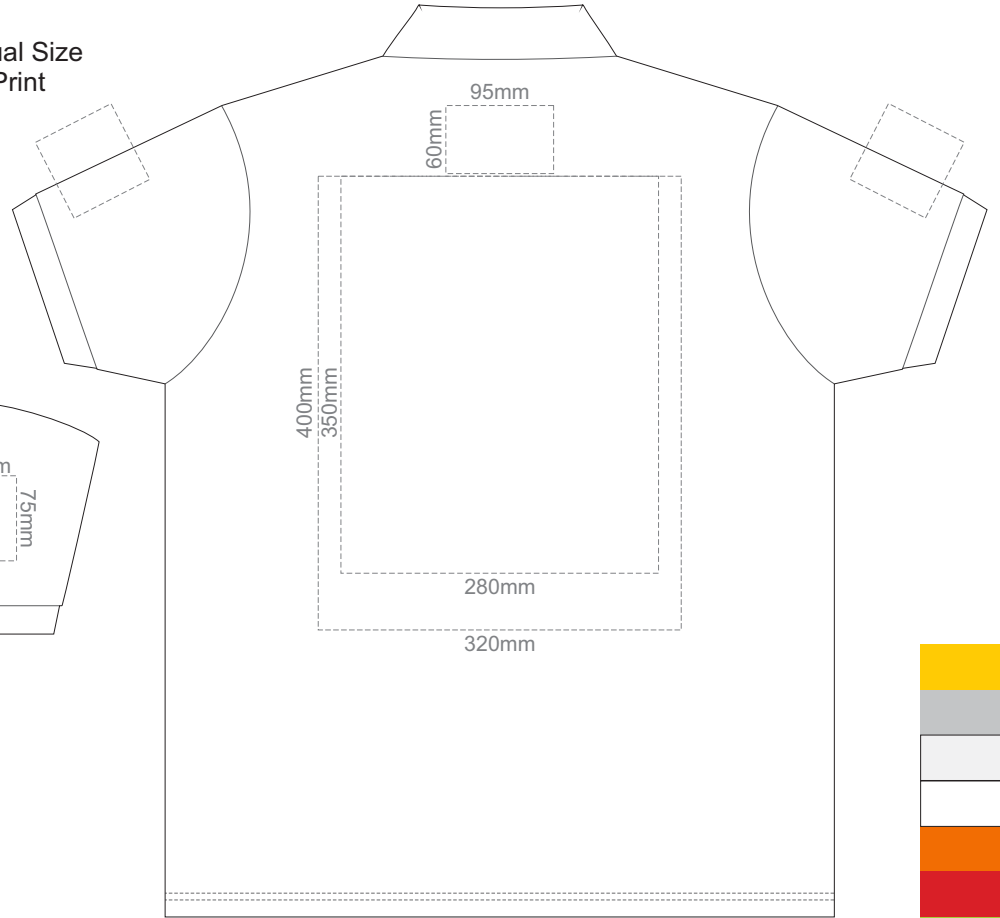

15% of Actual Size
Screen Print

FRONT ADULT SMALL

BACK ADULT SMALL

ADULT SMALL

15% of Actual Size
Screen Print

FRONT ADULT MEDIUM

BACK ADULT MEDIUM

ADULT MEDIUM

15% of Actual Size
Screen Print

FRONT ADULT LARGE

BACK ADULT LARGE

ADULT LARGE

15% of Actual Size
Screen Print

FRONT ADULT XL

BACK ADULT XL

ADULT XL

15% of Actual Size
Screen Print

FRONT ADULT XXL

BACK ADULT XXL

ADULT XXL

FRONT ADULT 3XL

15% of Actual Size
Screen Print

BACK ADULT 3XL

ADULT 3XL

BACK ADULT 5XL

ADULT 5XL

15% of Actual Size
Colourflex Transfer

FRONT ADULT SMALL

BACK ADULT SMALL

Print area 280x200mm can be rotated to best suit.

ADULT SMALL

15% of Actual Size
Colourflex Transfer