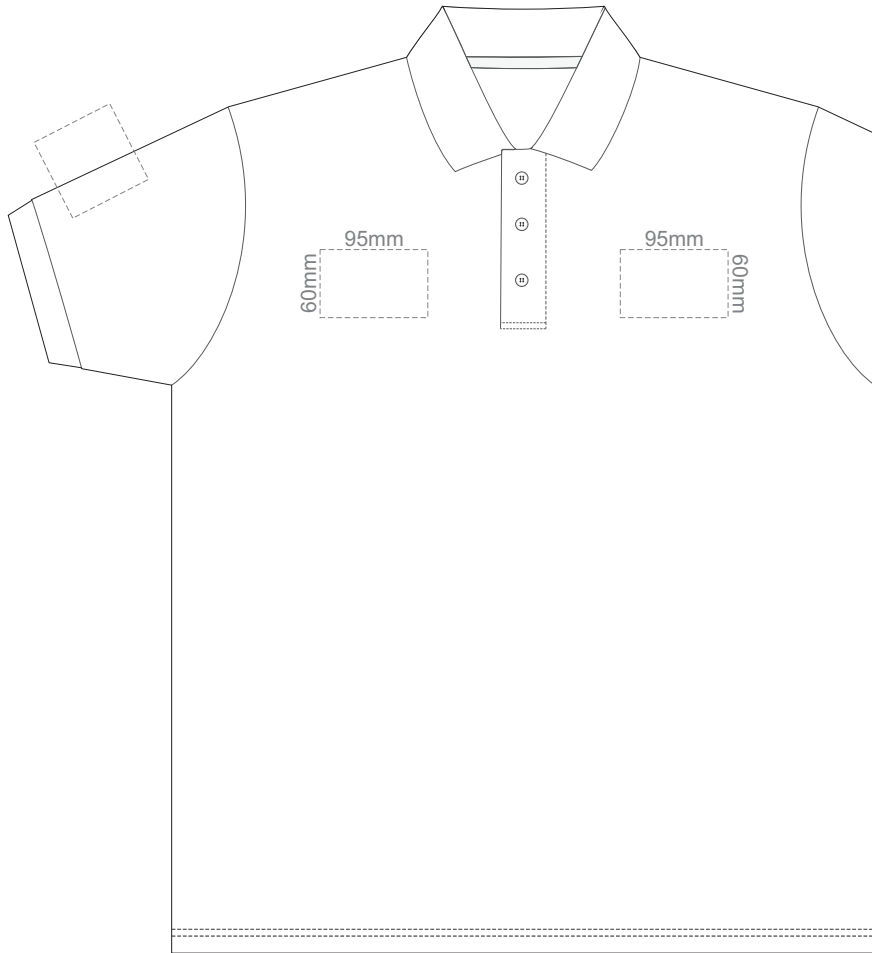

BACK ADULT 5XL

ADULT 5XL

15% of Actual Size
Colourflex Transfer

FRONT ADULT SMALL

BACK ADULT SMALL

Print area 280x200mm can be rotated to best suit.

ADULT SMALL

15% of Actual Size
Colourflex Transfer

FRONT ADULT MEDIUM

BACK ADULT MEDIUM

Print area 280x200mm can be rotated to best suit.

ADULT MEDIUM

15% of Actual Size
Colourflex Transfer

FRONT ADULT LARGE

BACK ADULT LARGE

Print area 280x200mm can be rotated to best suit.

ADULT LARGE

15% of Actual Size
Colourflex Transfer

FRONT ADULT XL

BACK ADULT XL

Print area 280x200mm can be rotated to best suit.

ADULT XL

15% of Actual Size
Colourflex Transfer

FRONT ADULT XXL