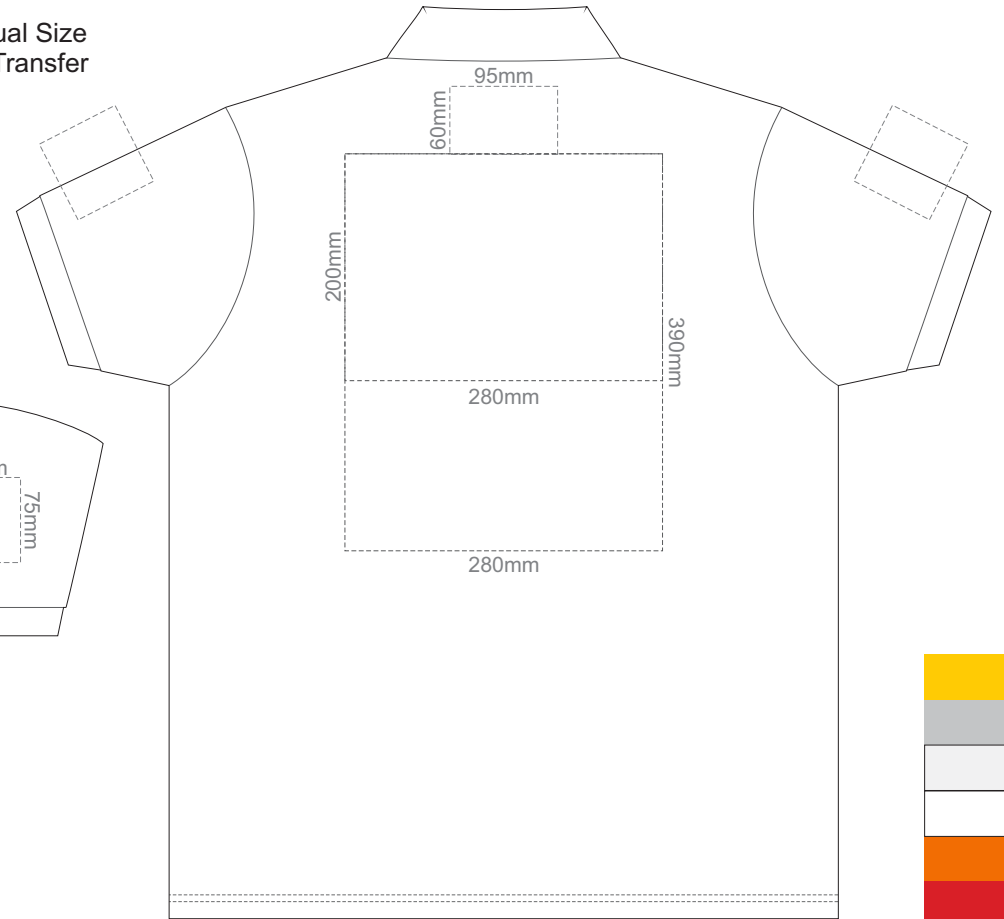

BACK ADULT 5XL

ADULT 5XL

15% of Actual Size
Colourflex Transfer

FRONT ADULT SMALL

BACK ADULT SMALL

Print area 280x200mm can be rotated to best suit.

ADULT SMALL

15% of Actual Size
Colourflex Transfer

FRONT ADULT MEDIUM

BACK ADULT MEDIUM

Print area 280x200mm can be rotated to best suit.

ADULT MEDIUM

15% of Actual Size
Colourflex Transfer

FRONT ADULT LARGE

BACK ADULT LARGE

Print area 280x200mm can be rotated to best suit.

ADULT LARGE

15% of Actual Size
Colourflex Transfer

FRONT ADULT XL

BACK ADULT XL

Print area 280x200mm can be rotated to best suit.

ADULT XL

15% of Actual Size
Colourflex Transfer

FRONT ADULT XXL

15% of Actual Size
Colourflex Transfer

FRONT ADULT 4XL

BACK ADULT 4XL

Print area 280x200mm can be rotated to best suit.

ADULT 4XL

15% of Actual Size
Colourflex Transfer

FRONT ADULT 5XL

ADULT 5XL