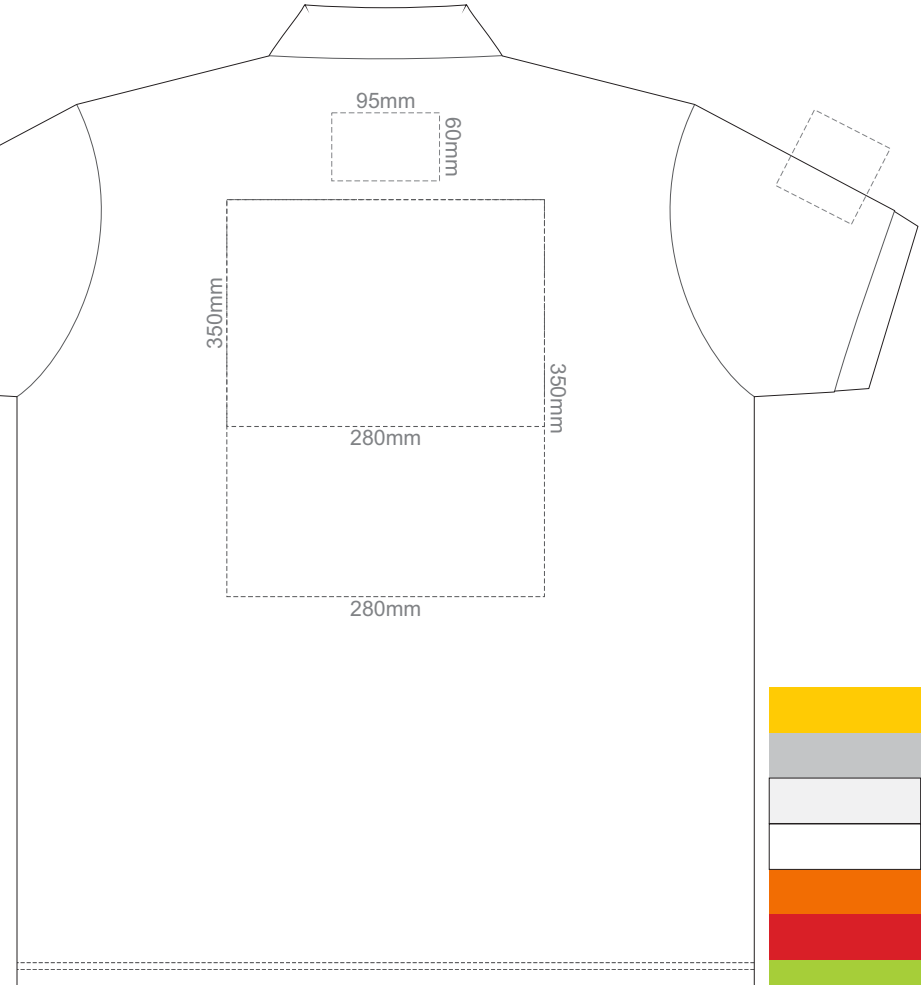

ADULT LARGE

15% of Actual Size
Colourflex Transfer

FRONT ADULT XL

BACK ADULT XL

Print area 280x200mm can be rotated to best suit.

ADULT XL

15% of Actual Size
Colourflex Transfer

FRONT ADULT XXL

BACK ADULT XXL

Print area 280x200mm can be rotated to best suit.

ADULT XXL

15% of Actual Size
Colourflex Transfer

FRONT ADULT 3XL

BACK ADULT 3XL

Print area 280x200mm can be rotated to best suit.

ADULT 3XL

15% of Actual Size
Colourflex Transfer

FRONT ADULT 4XL

BACK ADULT 4XL

Print area 280x200mm can be rotated to best suit.

ADULT 4XL

15% of Actual Size
Colourflex Transfer

FRONT ADULT 5XL

ADULT 5XL

15% of Actual Size
Colourflex Transfer

BACK ADULT 5XL

Print area 280x200mm can be rotated to best suit.

ADULT 5XL

15% of Actual Size
Embroidery

FRONT ADULT SMALL

BACK ADULT SMALL

ADULT SMALL