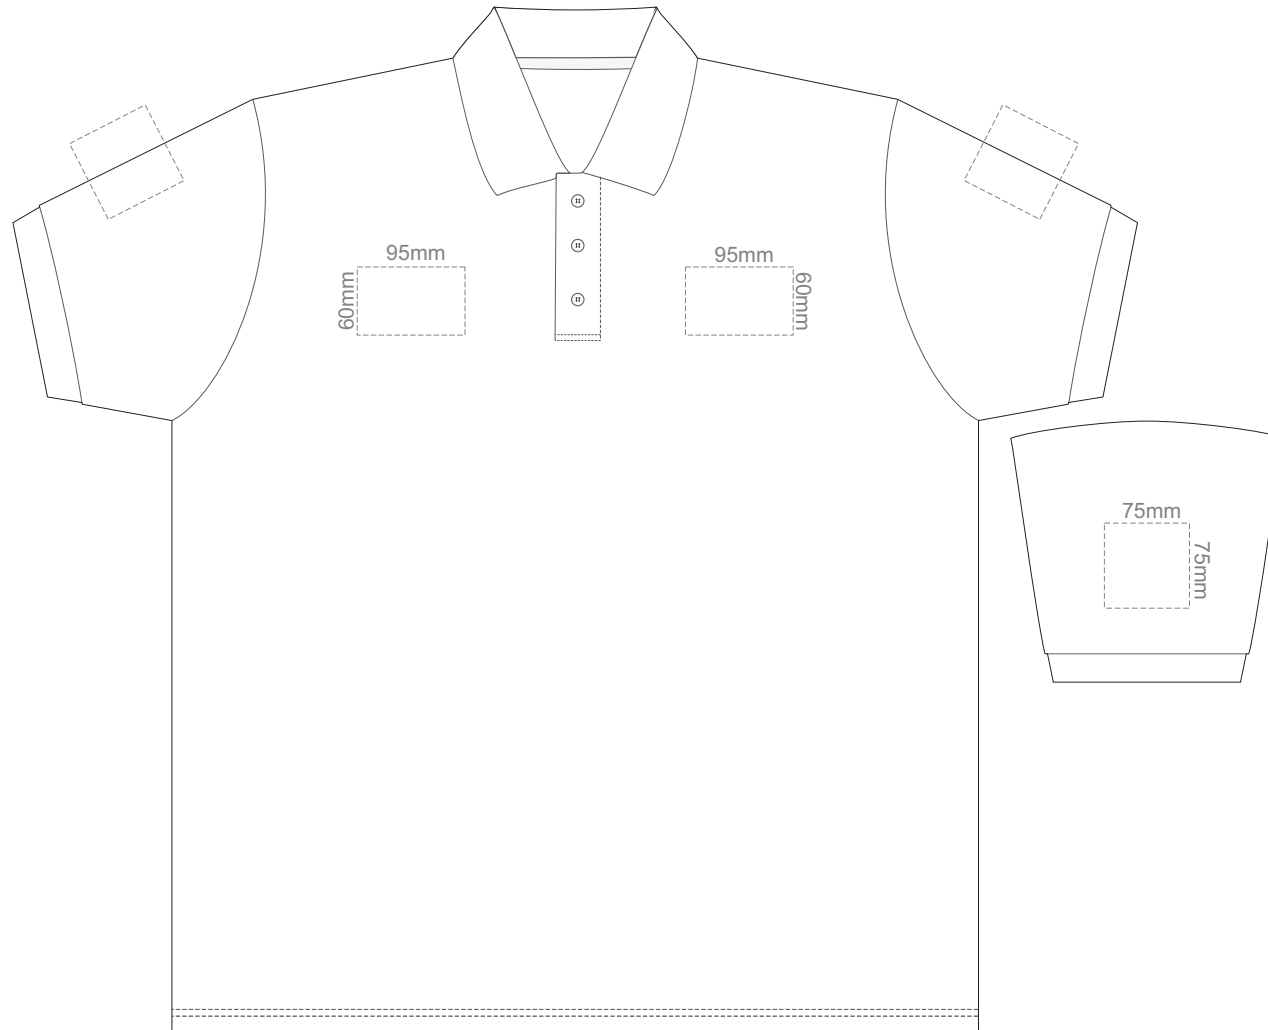

15% of Actual Size
Screen Print

FRONT ADULT 4XL

BACK ADULT 4XL

ADULT 4XL

15% of Actual Size
Screen Print

FRONT ADULT 5XL

ADULT 5XL

15% of Actual Size
Screen Print

BACK ADULT 5XL

ADULT 5XL

15% of Actual Size
Colourflex Transfer

FRONT ADULT SMALL

BACK ADULT SMALL

Print area 280x200mm can be rotated to best suit.

ADULT SMALL

15% of Actual Size
Colourflex Transfer