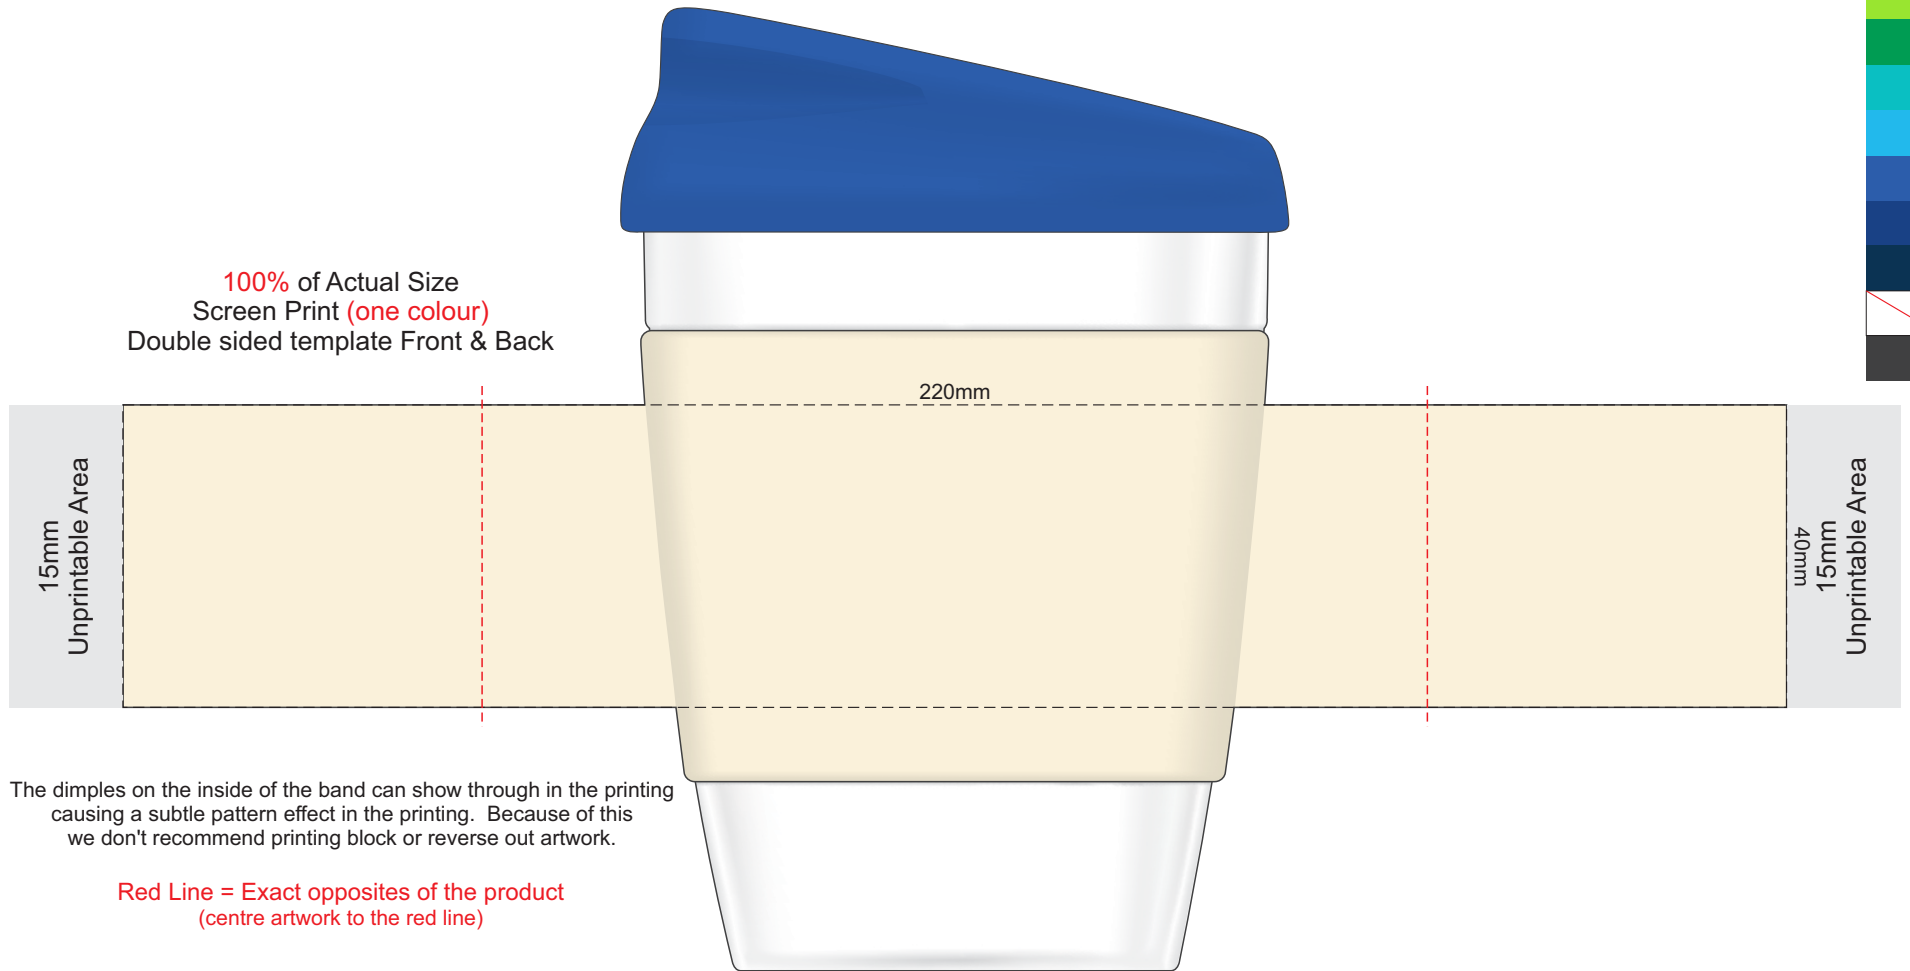

100% of Actual Size
Pad Print

SIDE 1

SIDE 2

100% of Actual Size
Silicone Digital Print

SIDE 1

SIDE 2

100% of Actual Size
Debossed

SIDE 1

SIDE 2

Lid Band

100% of Actual Size
Screen Print (one colour)
Double sided template Front & Back

220mm

15mm
Unprintable Area

15mm
40mm
Unprintable Area

The dimples on the inside of the band can show through in the printing causing a subtle pattern effect in the printing. Because of this we don't recommend printing block or reverse out artwork.

Red Line = Exact opposites of the product
(centre artwork to the red line)