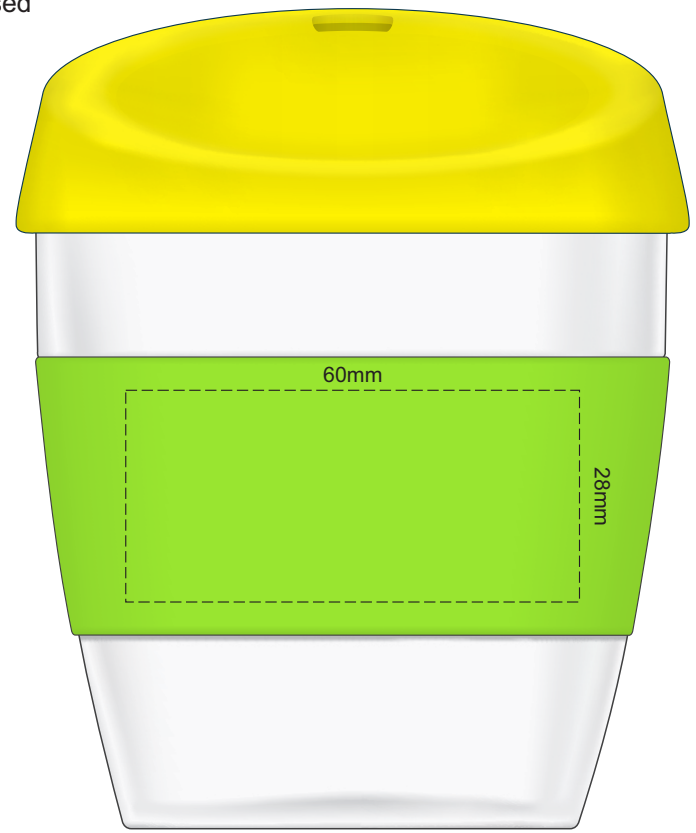

100% of Actual Size
Pad Print

SIDE 1

SIDE 2

100% of Actual Size
Silicone Digital Print
Debossed

SIDE 1

SIDE 2

Lid Band

100% of Actual Size
Screen Print (one colour)
Double sided template Front & Back

Red Line = Exact opposites of the product
(centre artwork to the red line)