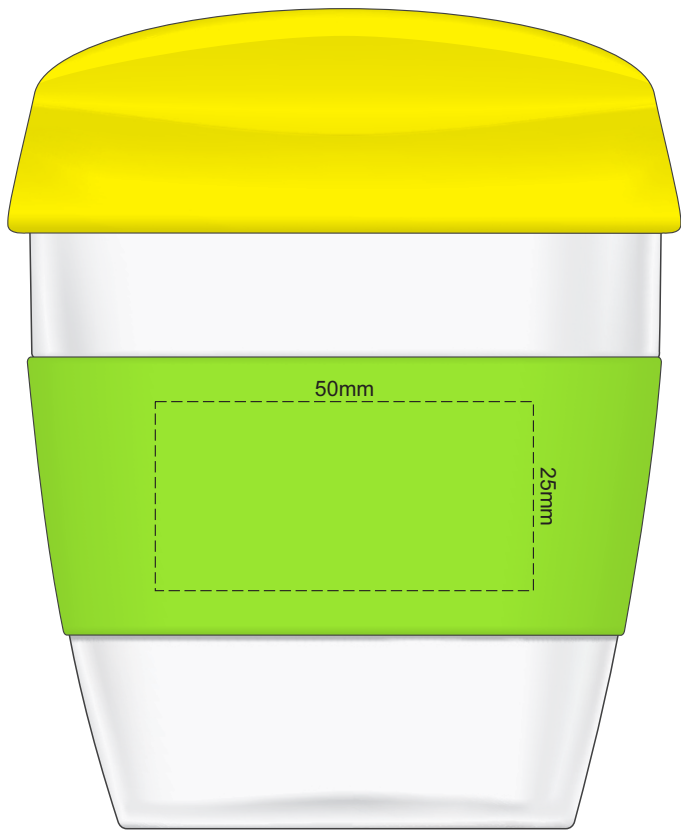

100% of Actual Size
Pad Print

SIDE 1

SIDE 2

100% of Actual Size
Silicone Digital Print
Debossed

SIDE 1

SIDE 2

Lid Band

100% of Actual Size
Screen Print (one colour)
Double sided template Front & Back

Red Line = Exact opposites of the product
(centre artwork to the red line)