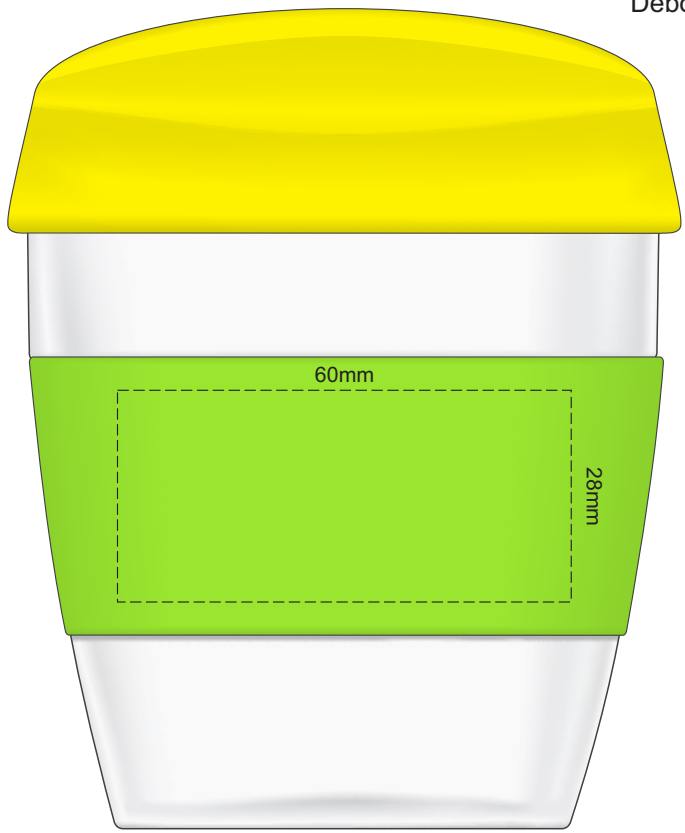

100% of Actual Size
Pad Print

SIDE 1

SIDE 2

100% of Actual Size
Silicone Digital Print
Debossed

SIDE 1

SIDE 2

Lid Band

100% of Actual Size
Screen Print (one colour)
Double sided template Front & Back

Red Line = Exact opposites of the product
(centre artwork to the red line)