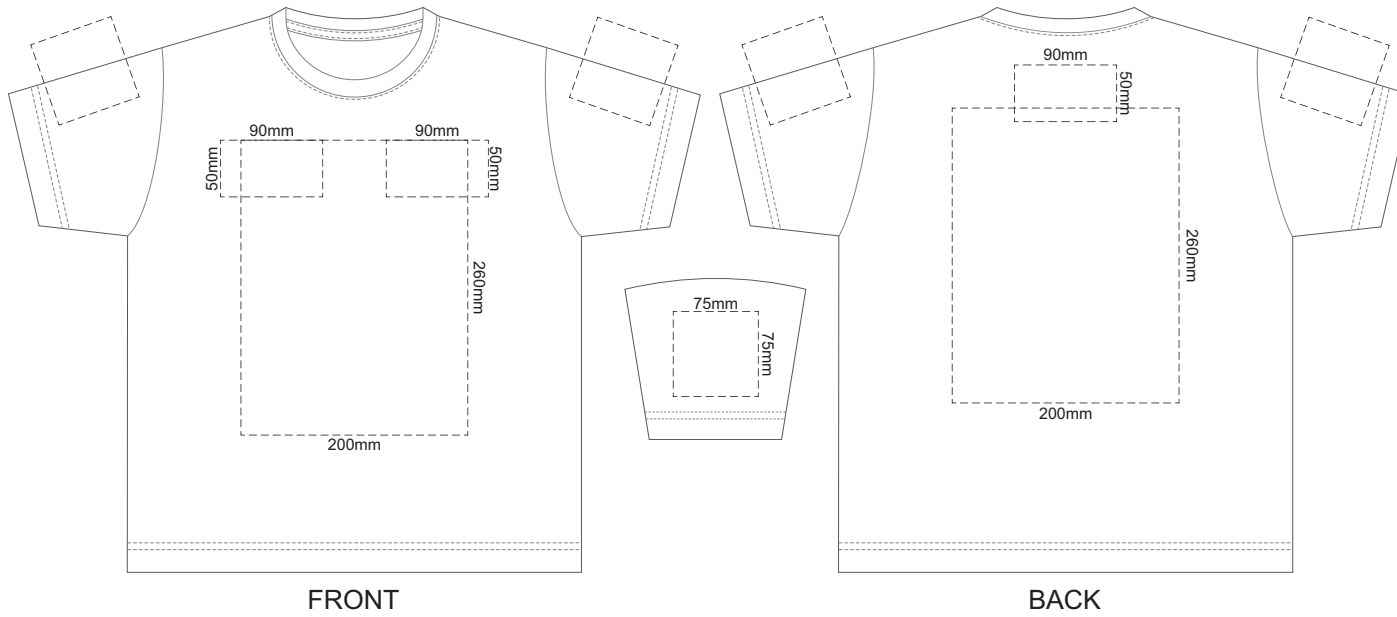

FRONT

BACK

15% of Actual Size
Embroidery

FRONT

KIDS' SIZE 6

15% of Actual Size
Screen Print (3 col max)

FRONT

BACK

KIDS' SIZE 10

15% of Actual Size
Screen Print (3 col max)

FRONT

BACK

15% of Actual Size
Embroidery

FRONT

KIDS' SIZE 12

15% of Actual Size
Colourflex Transfer

KIDS' SIZE 2

15% of Actual Size
Colourflex Transfer

KIDS' SIZE 4

15% of Actual Size
Colourflex Transfer

KIDS' SIZE 6

15% of Actual Size
Colourflex Transfer

KIDS' SIZE 8

15% of Actual Size
Colourflex Transfer

KIDS' SIZE 10

15% of Actual Size
Colourflex Transfer

KIDS' SIZE 12