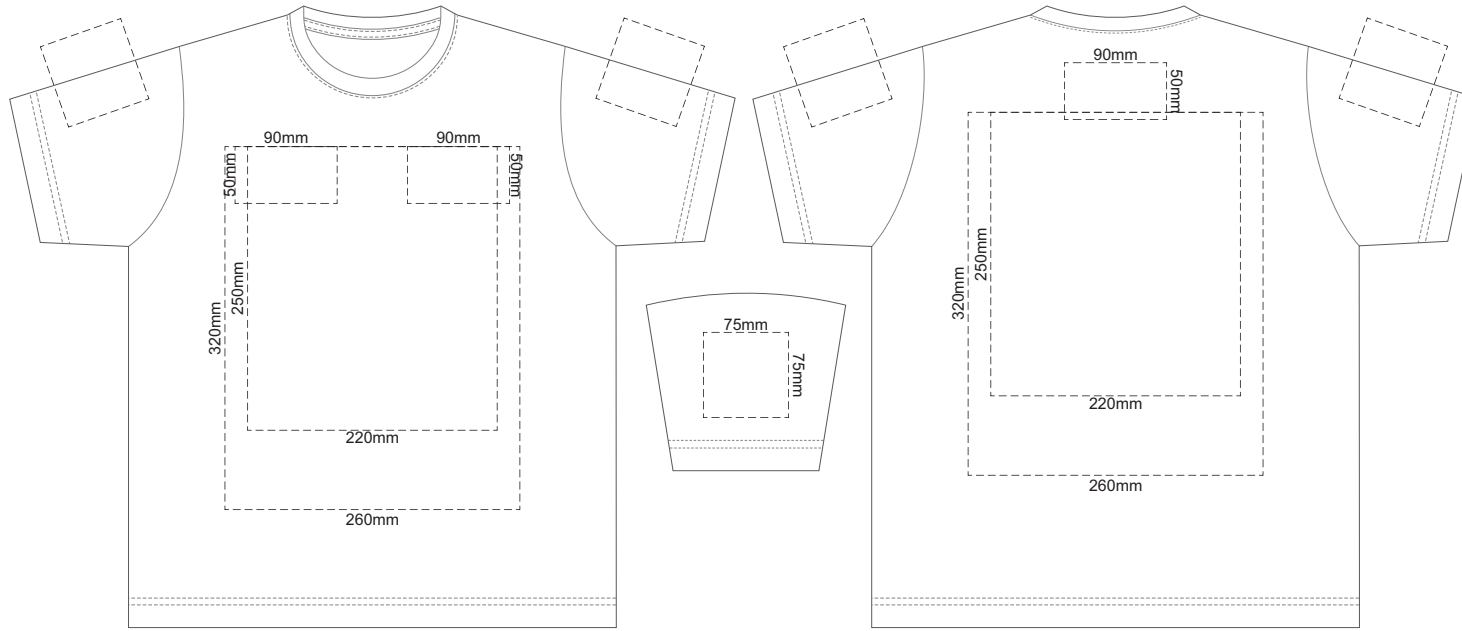

15% of Actual Size
Screen Print (3 col max)

15% of Actual Size
Embroidery

KIDS' SIZE 2

15% of Actual Size
Screen Print (3 col max)

15% of Actual Size
Embroidery

KIDS' SIZE 4

15% of Actual Size
Screen Print (3 col max)

FRONT

BACK

15% of Actual Size
Embroidery

FRONT

KIDS' SIZE 6

15% of Actual Size
Screen Print (3 col max)

FRONT

BACK

15% of Actual Size
Embroidery

FRONT

KIDS' SIZE 8

15% of Actual Size
Screen Print (3 col max)

FRONT

BACK

15% of Actual Size
Embroidery

FRONT

KIDS' SIZE 10

15% of Actual Size
Screen Print (3 col max)

FRONT

BACK

15% of Actual Size
Embroidery

FRONT

KIDS' SIZE 12

15% of Actual Size
Colourflex Transfer