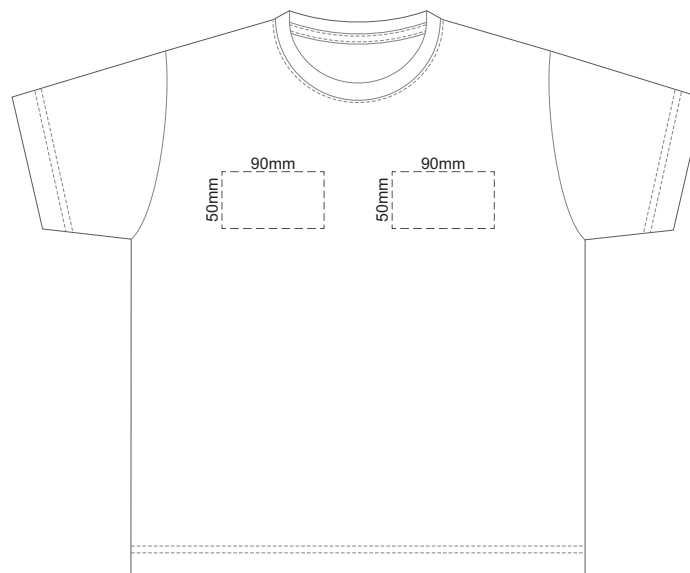

15% of Actual Size
Screen Print (3 col max)

15% of Actual Size
Embroidery

KIDS' SIZE 2

15% of Actual Size
Screen Print (3 col max)

15% of Actual Size
Embroidery

KIDS' SIZE 4

15% of Actual Size
Screen Print (3 col max)

FRONT

BACK

15% of Actual Size
Embroidery

FRONT

KIDS' SIZE 6

15% of Actual Size
Screen Print (3 col max)

FRONT

BACK

15% of Actual Size
Embroidery

FRONT

KIDS' SIZE 8

15% of Actual Size
Screen Print (3 col max)

FRONT

BACK

15% of Actual Size
Embroidery

FRONT

KIDS' SIZE 10

15% of Actual Size
Screen Print (3 col max)

FRONT

BACK

15% of Actual Size
Embroidery

FRONT

KIDS' SIZE 12

15% of Actual Size
Colourflex Transfer