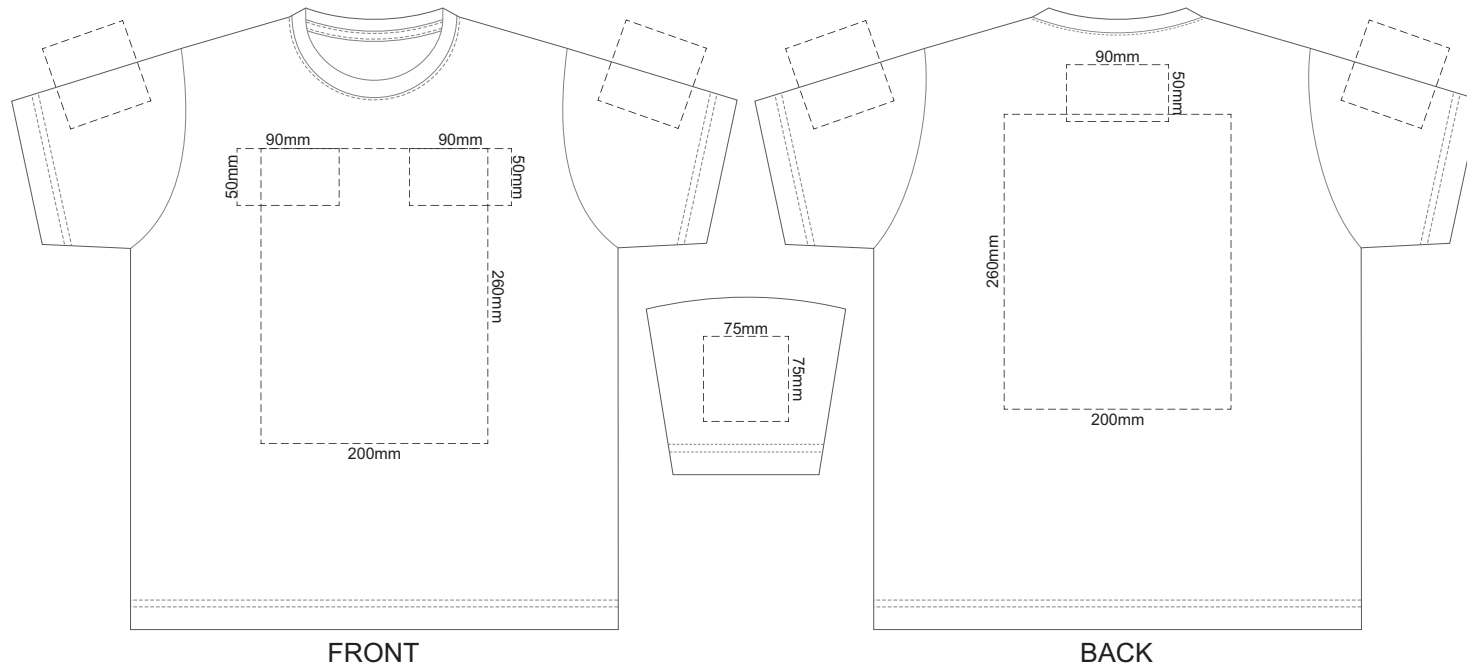

FRONT

BACK

15% of Actual Size
Embroidery

FRONT

KIDS' SIZE 6

15% of Actual Size
Screen Print (3 col max)

FRONT

BACK

KIDS' SIZE 10

15% of Actual Size
Screen Print (3 col max)

FRONT

BACK

15% of Actual Size
Embroidery

FRONT

KIDS' SIZE 12

15% of Actual Size
Colourflex Transfer

KIDS' SIZE 2

15% of Actual Size
Colourflex Transfer

KIDS' SIZE 4

15% of Actual Size
Colourflex Transfer

KIDS' SIZE 6

15% of Actual Size
Colourflex Transfer

KIDS' SIZE 8

15% of Actual Size
Colourflex Transfer

KIDS' SIZE 10

15% of Actual Size
Colourflex Transfer

KIDS' SIZE 12