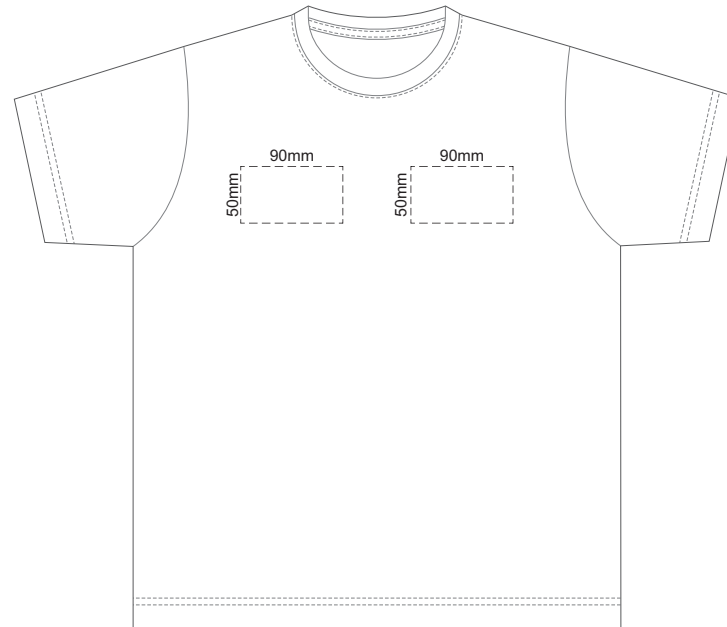

15% of Actual Size
Screen Print (3 col max)

15% of Actual Size
Embroidery

KIDS' SIZE 2

15% of Actual Size
Screen Print (3 col max)

15% of Actual Size
Embroidery

KIDS' SIZE 4

15% of Actual Size
Screen Print (3 col max)

FRONT

BACK

15% of Actual Size
Embroidery

FRONT

KIDS' SIZE 6

15% of Actual Size
Screen Print (3 col max)

FRONT

BACK

15% of Actual Size
Embroidery

FRONT

KIDS' SIZE 8

15% of Actual Size
Screen Print (3 col max)

FRONT

BACK

15% of Actual Size
Embroidery

FRONT

KIDS' SIZE 10

15% of Actual Size
Screen Print (3 col max)

FRONT

BACK

15% of Actual Size
Embroidery

FRONT

KIDS' SIZE 12

15% of Actual Size
Colourflex Transfer