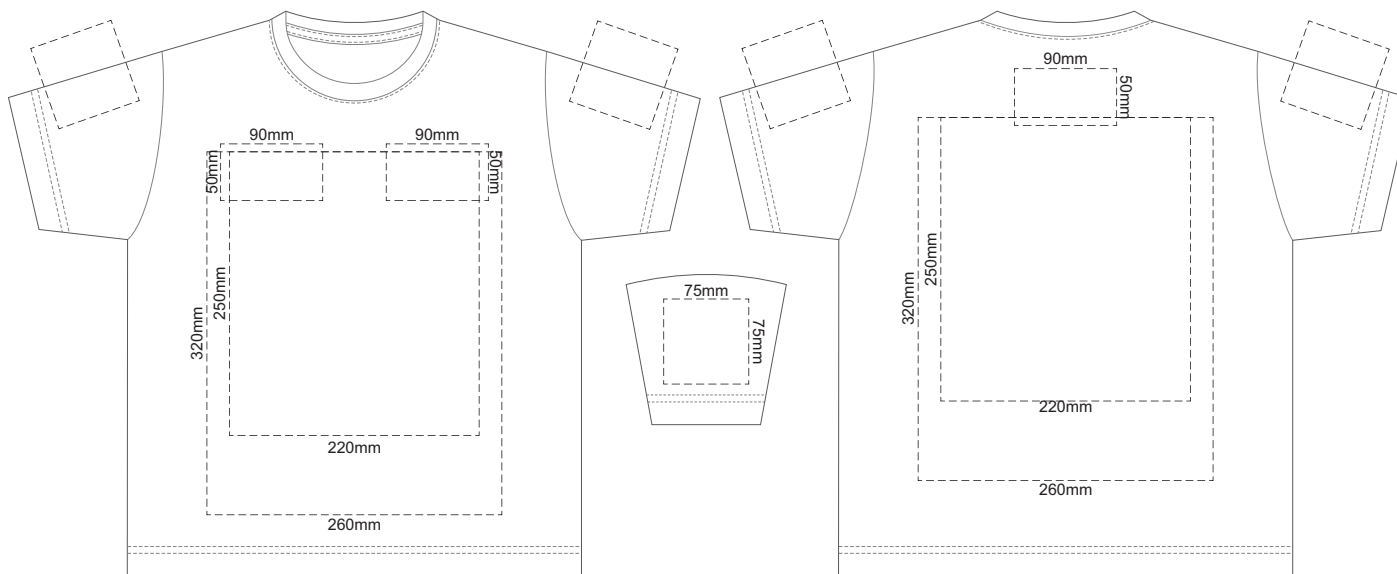

15% of Actual Size
Screen Print (3 col max)

15% of Actual Size
Embroidery

KIDS' SIZE 2

15% of Actual Size
Screen Print (3 col max)

15% of Actual Size
Embroidery

KIDS' SIZE 4

15% of Actual Size
Screen Print (3 col max)

FRONT

BACK

15% of Actual Size
Embroidery

FRONT

KIDS' SIZE 6

15% of Actual Size
Screen Print (3 col max)

FRONT

BACK

15% of Actual Size
Embroidery

FRONT

KIDS' SIZE 8

15% of Actual Size
Screen Print (3 col max)

FRONT

BACK

15% of Actual Size
Embroidery

FRONT

KIDS' SIZE 10

15% of Actual Size
Screen Print (3 col max)

FRONT

BACK

15% of Actual Size
Embroidery

FRONT

KIDS' SIZE 12

15% of Actual Size
Colourflex Transfer