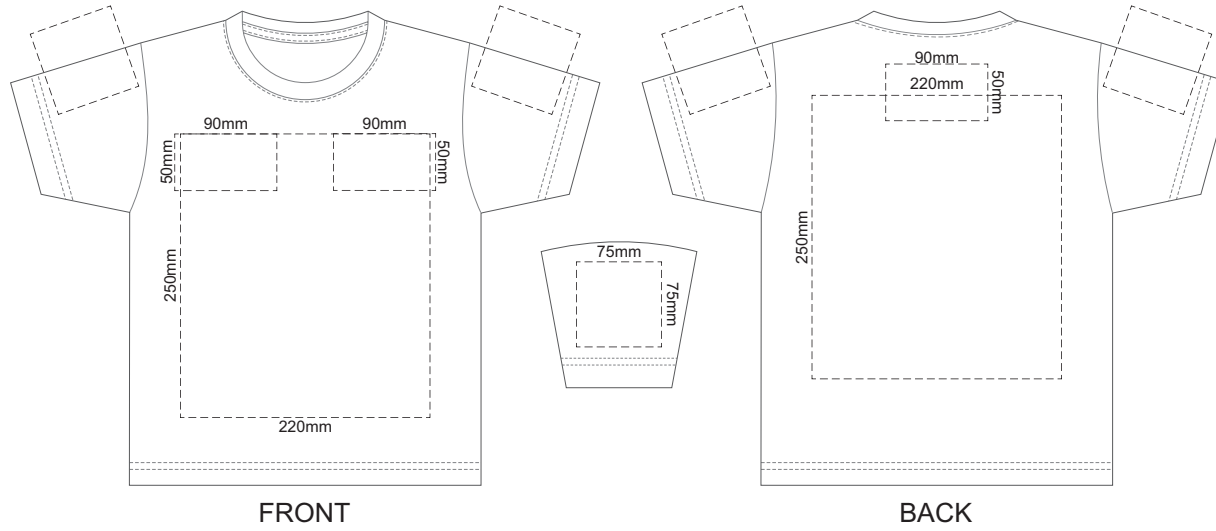

15% of Actual Size
Screen Print (3 col max)

15% of Actual Size
Embroidery

KIDS' SIZE 2

15% of Actual Size
Screen Print (3 col max)

15% of Actual Size
Embroidery

KIDS' SIZE 4

15% of Actual Size
Screen Print (3 col max)

FRONT

BACK

15% of Actual Size
Embroidery

FRONT

KIDS' SIZE 6

15% of Actual Size
Screen Print (3 col max)

FRONT

BACK

15% of Actual Size
Embroidery

FRONT

KIDS' SIZE 8

15% of Actual Size
Screen Print (3 col max)

FRONT

BACK

15% of Actual Size
Embroidery

FRONT

KIDS' SIZE 10

15% of Actual Size
Screen Print (3 col max)

FRONT

BACK

15% of Actual Size
Embroidery

FRONT

KIDS' SIZE 12

15% of Actual Size
Colourflex Transfer