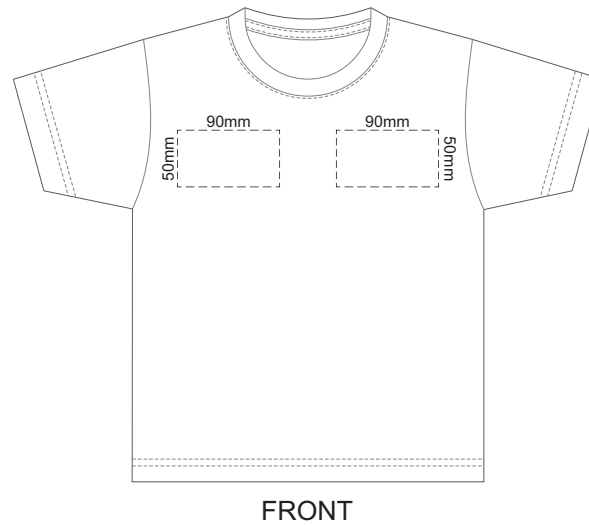

15% of Actual Size
Screen Print (3 col max)

15% of Actual Size
Embroidery

KIDS' SIZE 2

15% of Actual Size
Screen Print (3 col max)

15% of Actual Size
Embroidery

KIDS' SIZE 4

15% of Actual Size
Screen Print (3 col max)

FRONT

BACK

15% of Actual Size
Embroidery

FRONT

KIDS' SIZE 6

15% of Actual Size
Screen Print (3 col max)

FRONT

BACK

15% of Actual Size
Embroidery

FRONT

KIDS' SIZE 8

15% of Actual Size
Screen Print (3 col max)

FRONT

BACK

15% of Actual Size
Embroidery

FRONT

KIDS' SIZE 10

15% of Actual Size
Screen Print (3 col max)

FRONT

BACK

15% of Actual Size
Embroidery

FRONT

KIDS' SIZE 12

15% of Actual Size
Colourflex Transfer